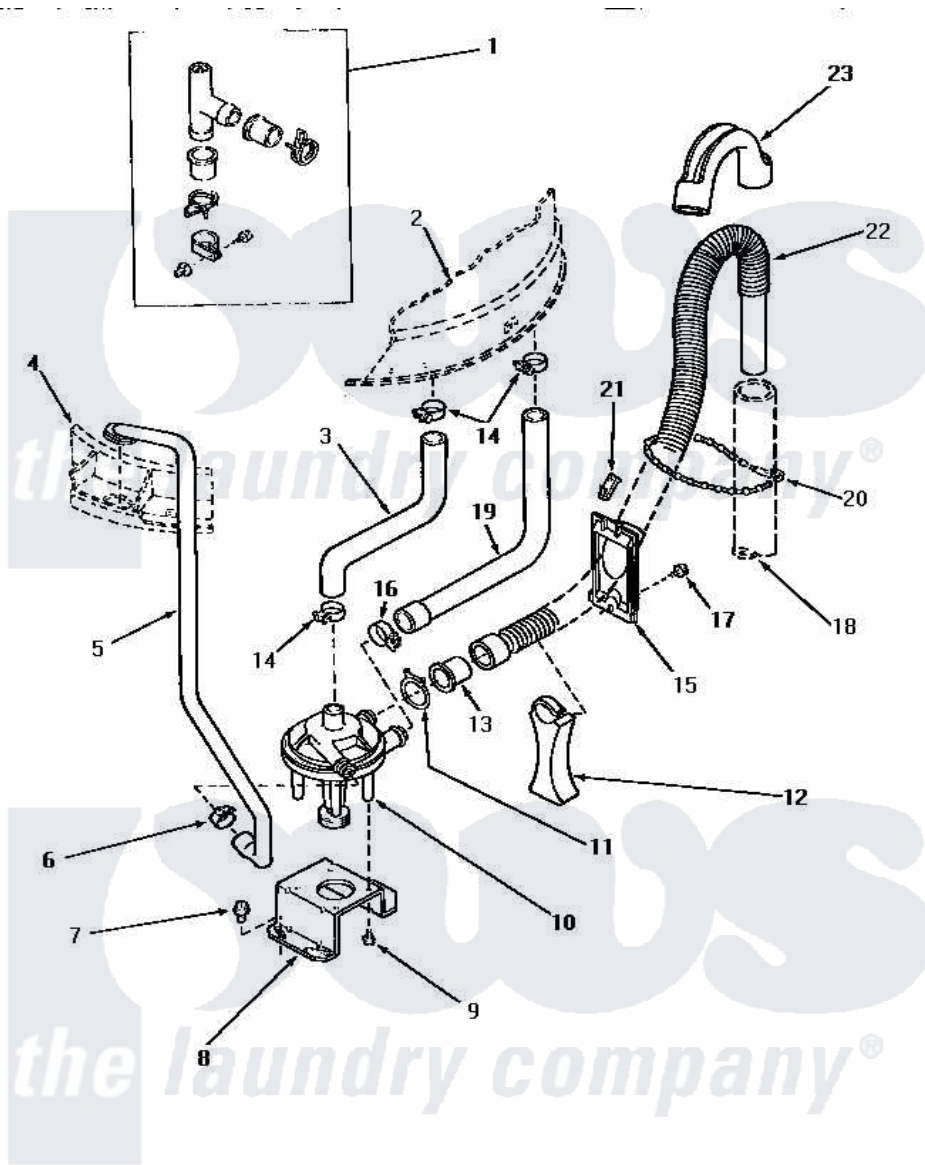

Amana NA6331 16 - PUMP ASSY/BRKT/HOSES & SIPHON BREAK KIT

PUMP ASSEMBLY, BRACKET, HOSES AND SIPHON BREAK KIT

Amana [Residential Amana NA6331 Washer Parts](#) Parts Diagram 16 - PUMP ASSY/BRKT/HOSES & SIPHON BREAK KIT

[Click on the part number to view part](#)

Item	Original Part Number	Replaced By	Status	Part Description
1	386P3	76660		Break-Sphn
2	Y00000000		Not Available	SEE NOTE OUTER TUB
3	27159		Not Available	HOSE,TUB TO PUMP
4	Y00000000		Not Available	SEE NOTE OUTER TUB COVER
5	27232		Not Available	HOSE
6	27644	285655		Clamp, Hose
7	Y31645	27001200		Screw
8	27105			Bracket, Pump Mounting
9	31098			Screw, 10-10 5/8 Unslot
10	31968			Assembly, Pump NA
"	31969			Assembly, Pump NA
11	29172		Not Available	CLAMP,HOSE
12	29284			Stand, Hose
13	29143		Not Available	HOSE,ADAPTER
14	32616		Not Available	(CLAMP HOSE)

15	29131		Not Available	RETAINER,DIRECTIONAL
16	27153	285655		Clamp, Hose
17	30676	27001200		Screw
18	Y00000000		Not Available	SEE NOTE STANDPIPE
19	27160		Not Available	HOSE,TUB TO PUMP-DRAIN
20	33489	8539404		Tie-Wire
21	29936		Not Available	HOSE RETAINER CLIP
22	29142	39952		Hose- Drai
23	29144	22003814		Retainer, Drain Hose
NI	406P3	451P3		Kit Drain Extension