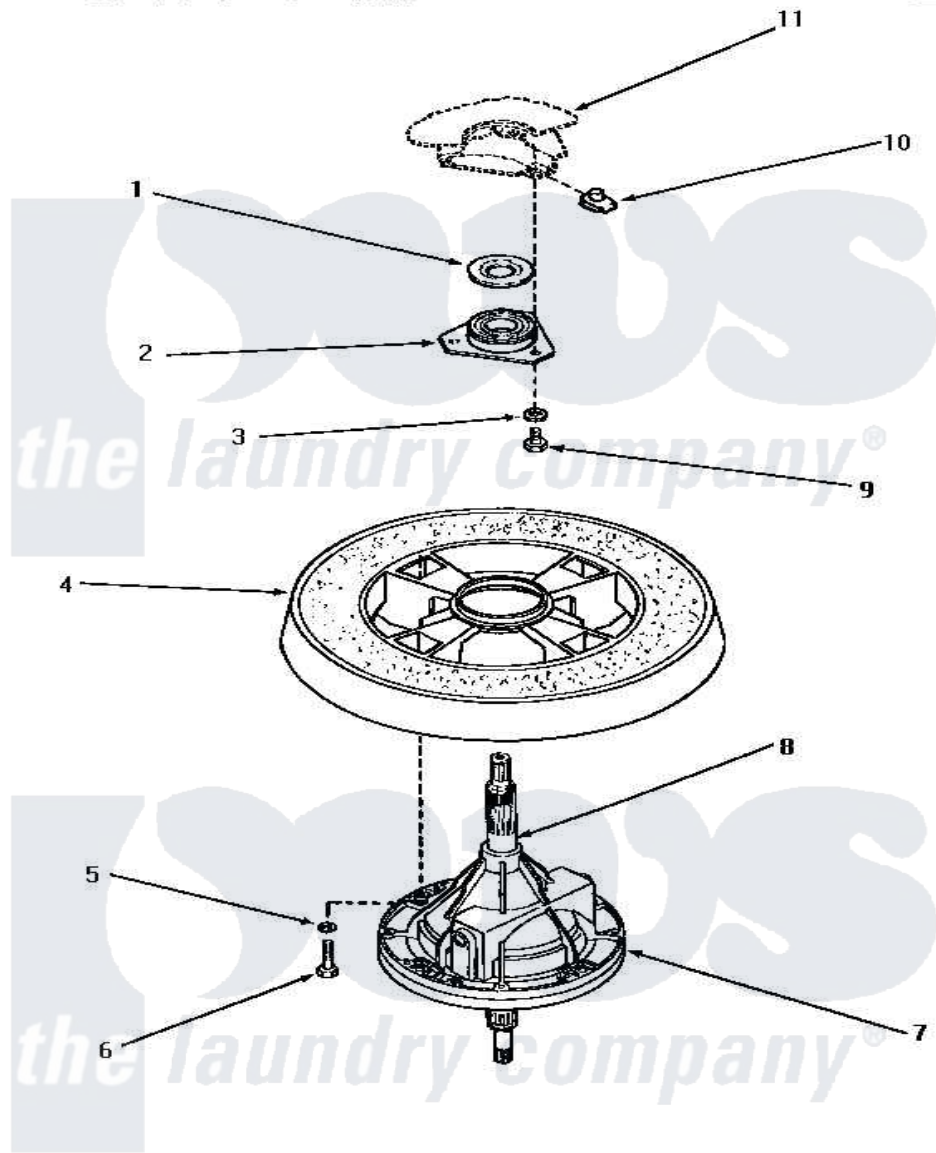

Amana NA6331 19 - TRANSMISSION ASSY & BALANCE RING

TRANSMISSION ASSEMBLY AND BALANCE RING

Amana [Residential Amana NA6331 Washer Parts](#) Parts Diagram 19 - TRANSMISSION ASSY & BALANCE RING
 Click on the part number to view part

Item	Original Part Number	Replaced By	Status	Part Description
1	27187			Flinger
2	27182	40004201P		Main Bearing Assembly
3	04366			Lockwasher, 5/16intshkp
4	Y29117		Not Available	ASSY, BALANCE RING-COMPL
5	02431			Lockwasher, 1/4 Ext Shk
6	27200		Not Available	CAP SCREW
7	33227	33227P		Assembly- Tran
8	27604P			Never-Seeze 1 Oz Tube
9	01355		Not Available	SCREW
10	27222			Nut, Retainer 5/16-18
11	Y00000000		Not Available	SEE NOTE OUTER TUB