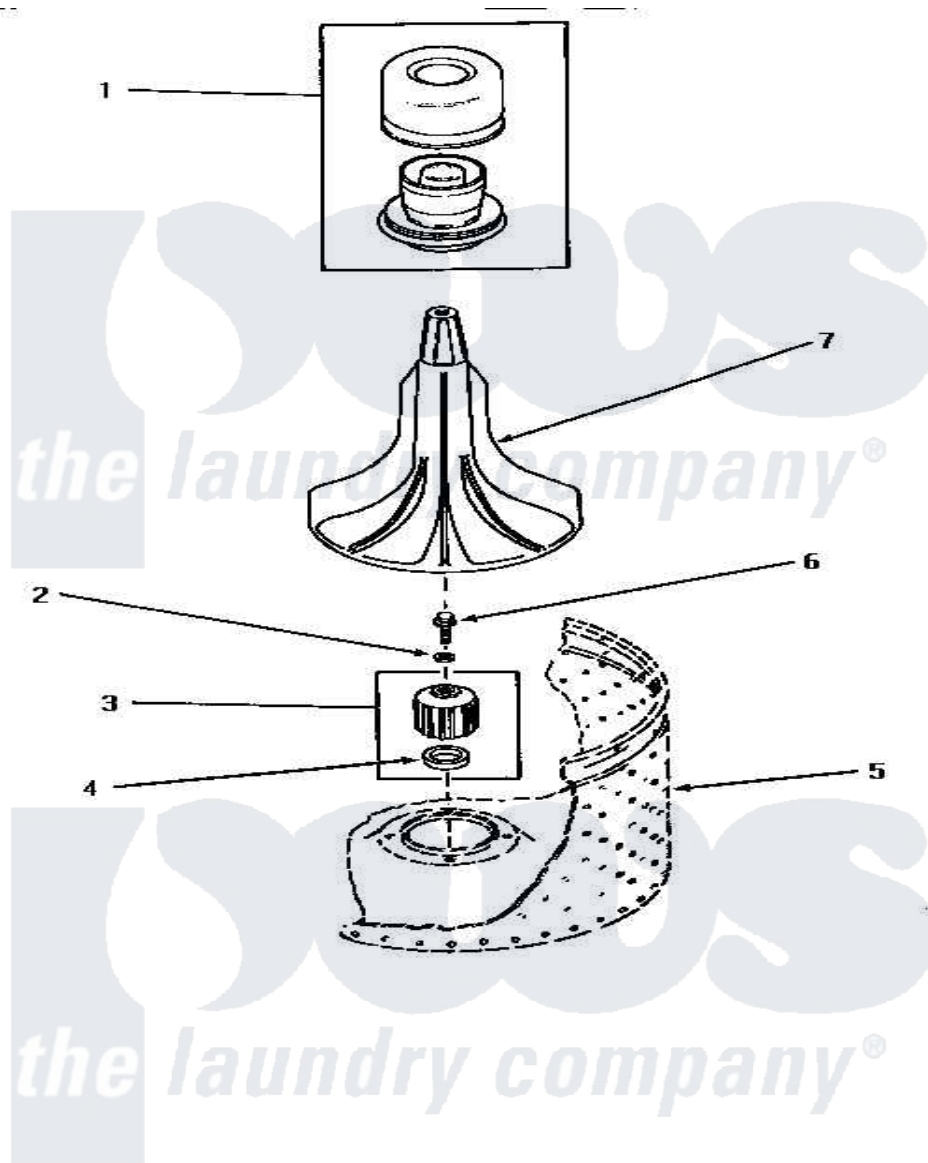

Amana NA6332 03 - AGITATOR, DRIVE BELL & SEAL KIT

AGITATOR, DRIVE BELL AND SEAL KIT

Amana [Residential Amana NA6332 Washer Parts](#) Parts Diagram 03 - AGITATOR, DRIVE BELL & SEAL KIT
 Click on the part number to view part

Item	Original Part Number	Replaced By	Status	Part Description
1	30857	33510		Assembly, Dispenser-Fabric
2	30853		Not Available	SEAL
3	30071P	R9900189		Kit, Drive Bell And Seal
4	Y00000000		Not Available	SEE NOTE SEAL SEAT
5	Y00000000		Not Available	SEE NOTE WASHTUB
6	30852			Screw, No.8-1/4 X 20 X 3/
7	30855	40000501W		Agitator, Flex Vane
NI	442P3	R9900189		Kit, Drive Bell And Seal