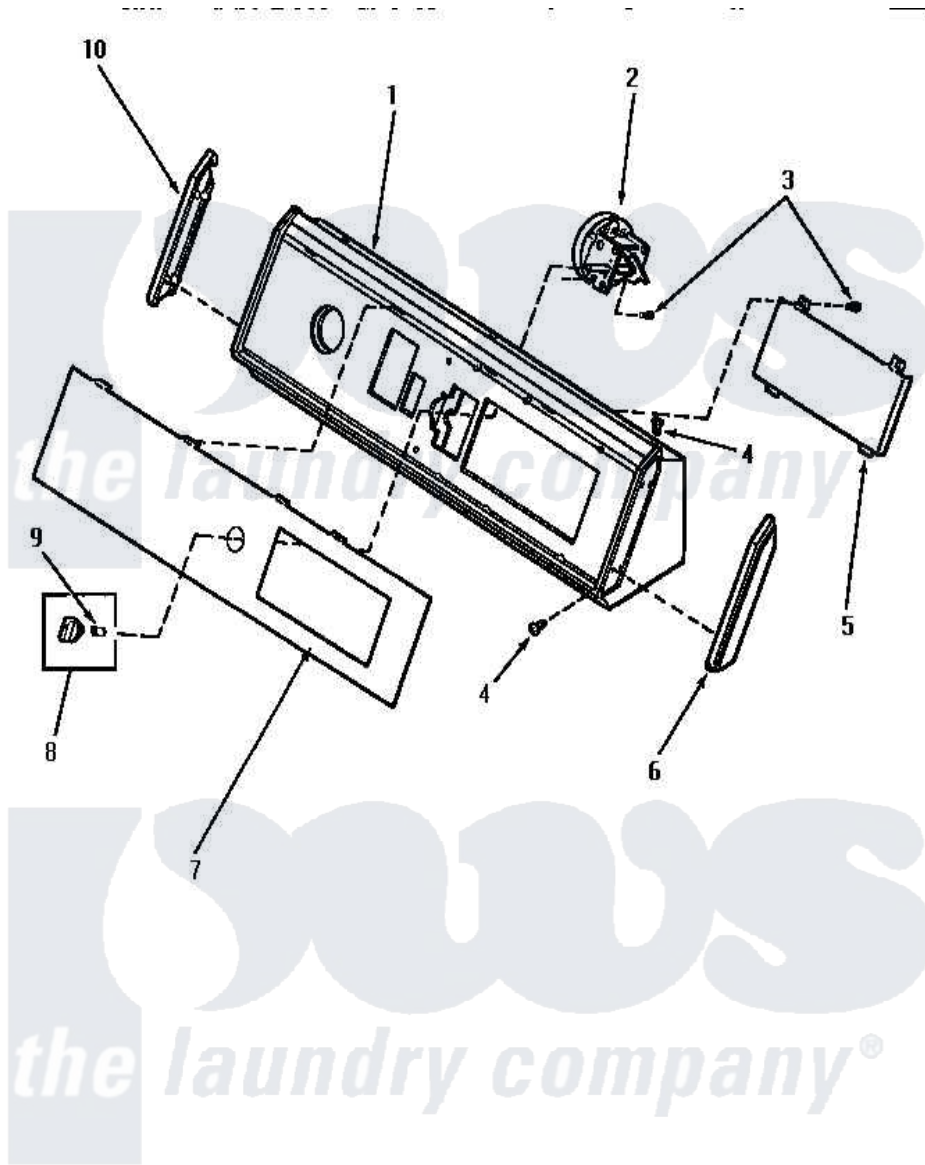

Amana NA6332 07 - GRAPHIC PANEL, CONTROL HOOD & CONTROLS

GRAPHIC PANEL, CONTROL HOOD AND CONTROLS

Amana [Residential Amana NA6332 Washer Parts](#) Parts Diagram 07 - GRAPHIC PANEL, CONTROL HOOD & CONTROLS

[Click on the part number to view part](#)

Item	Original Part Number	Replaced By	Status	Part Description
"	NOTE:		Not Available	SIPHON BREAK KIT MUST BE INSTALLED IN DRAIN HOSE IF THE DRAIN RECEPTACLE IS LOWER THAN THE CABINET TOP OF THE WASHER.
1	31224		Not Available	HOOD,CONTROL-BLACK
2	31675		Not Available	SWITCH,PRESSURE-SLIDE
3	31260			Screw, No.8 X 3/8 Ind H
4	31752		Not Available	SCREW,No.8ABX3/4 POZIDRI
5	31308			Electronic Control
6	31248			Cap, End-RH-Chrome
7	31737		Not Available	PANEL,GRAPHICS
9	10519		Not Available	RETAINER
10	31249		Not Available	CAP,END-L.H.-CHROME