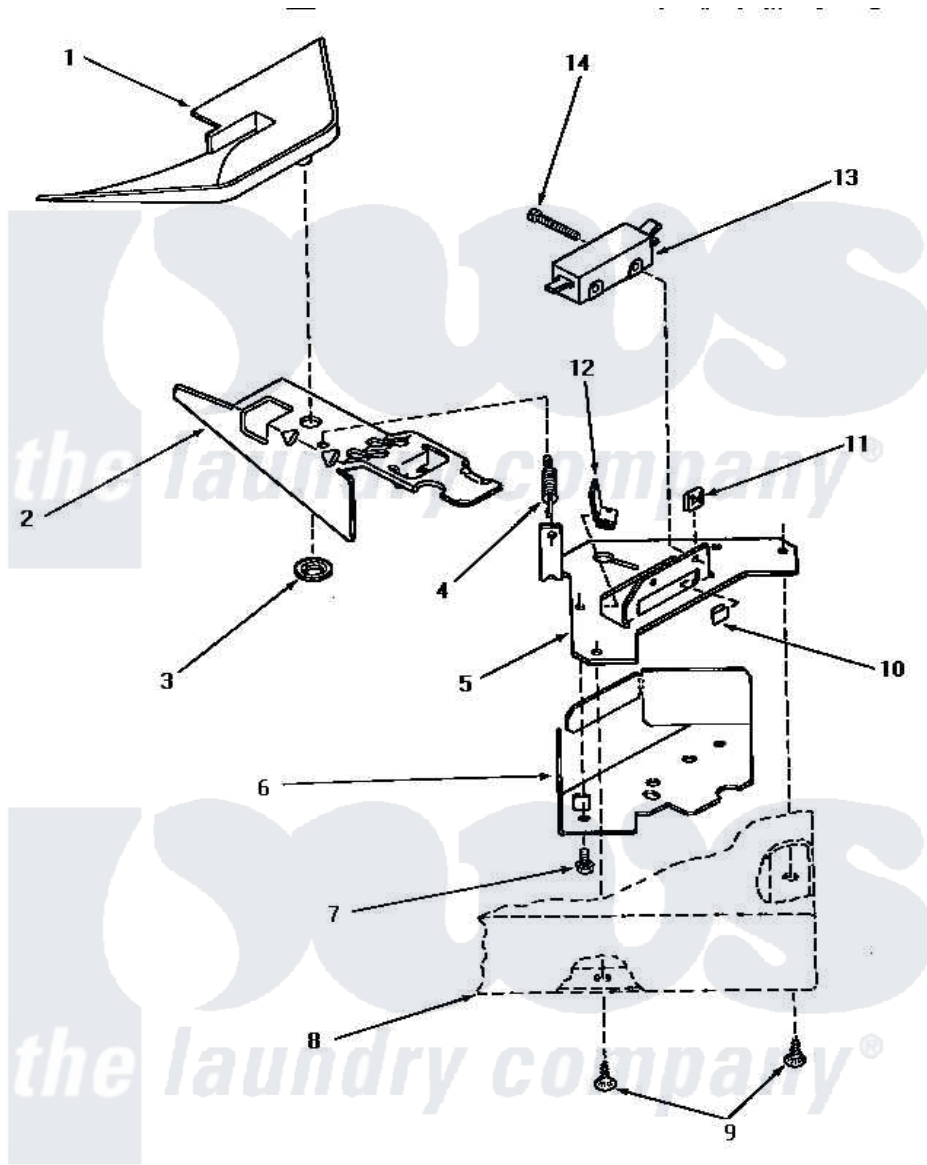

Amana NA6332 10 - LOADING DOOR SWITCH & BRACKET ASSY

LOADING DOOR SWITCH AND BRACKET ASSEMBLY

Amana [Residential Amana NA6332 Washer Parts](#) Parts Diagram 10 - LOADING DOOR SWITCH & BRACKET ASSY
 Click on the part number to view part

Item	Original Part Number	Replaced By	Status	Part Description
1	29042		Not Available	SHIELD,LID SWITCH
2	27602			Lever, Out-Of-Bal Switch
3	29043			Nut, Push
4	27603			Spring, Switch Lever
5	27250		Not Available	BRACKET,OUT-OF-BAL SWI
6	33086		Not Available	ENCLOSURE,LID SWITCH
7	23222	3177991		Screw
8	Y00000000		Not Available	SEE NOTE CABINET TOP
9	28193			Screw, 8-1/2 Tapping W/
10	27610			Clip, U
11	27248		Not Available	NUT,SPEED U-TYPE
12	Y27837			Clip, Speed-"U" Type
13	27249		Not Available	SWITCH
14	Q6516		Not Available	SCREW,6-32 X 1 ROUND H