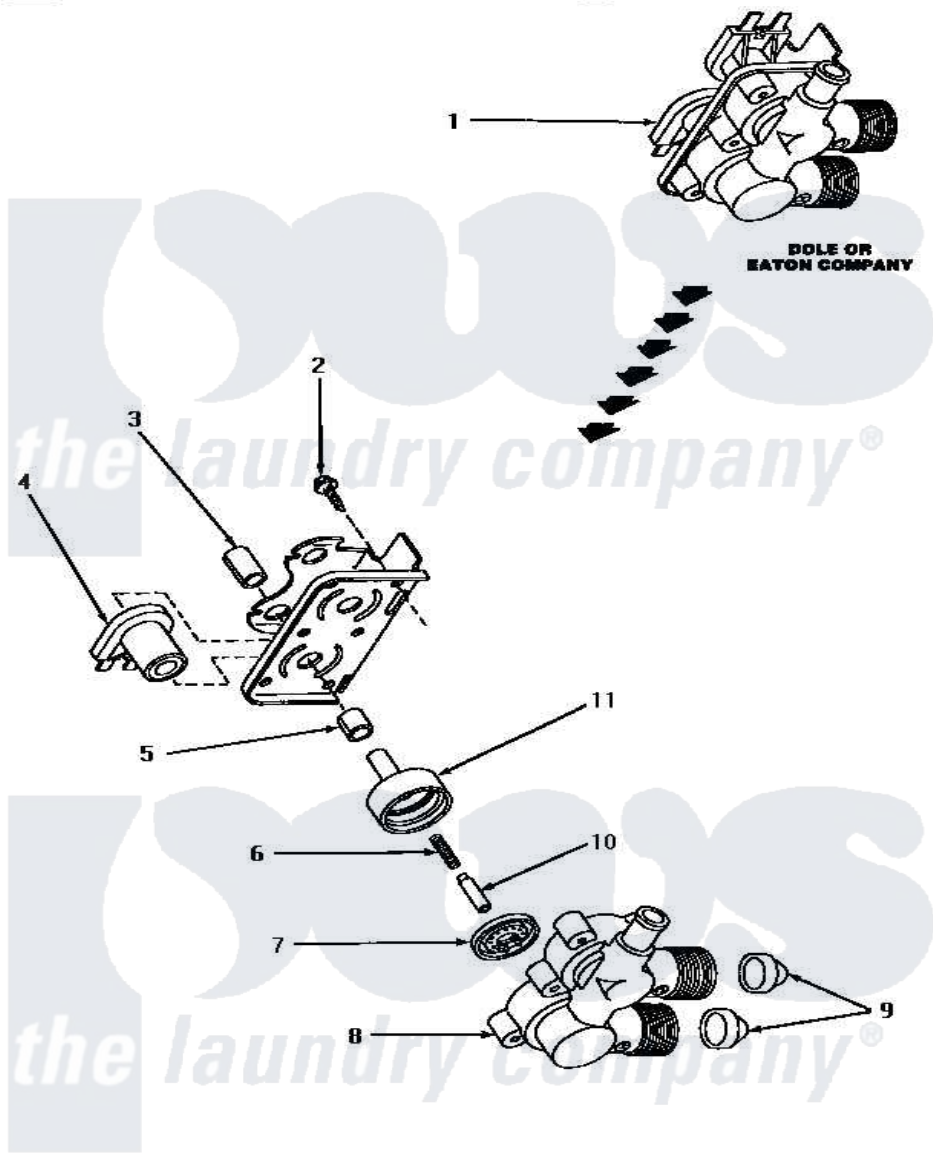

Amana NA6332 11 - MIXING VALVE ASSY

**MIXING VALVE ASSEMBLY
(Dole or Eaton Company)**

Amana [Residential Amana NA6332 Washer Parts](#) Parts Diagram 11 - MIXING VALVE ASSY
[Click on the part number to view part](#)

Item	Original Part Number	Replaced By	Status	Part Description
1	27156	33930		Valve, Mixing
2	25817C		Not Available	SCREW
3	24128		Not Available	SLEEVE, LONG
4	24126	33930		Valve, Mixing
5	24129		Not Available	SLEEVE, SHORT
6	24131		Not Available	SPRING
7	24134		Not Available	DIAPHRAGM
8	Y24159	33930		Valve, Mixing
9	24122	22002960		Strainer, Washer Inlet
10	24132		Not Available	ARMATURE
11	24130			Guide, Armature