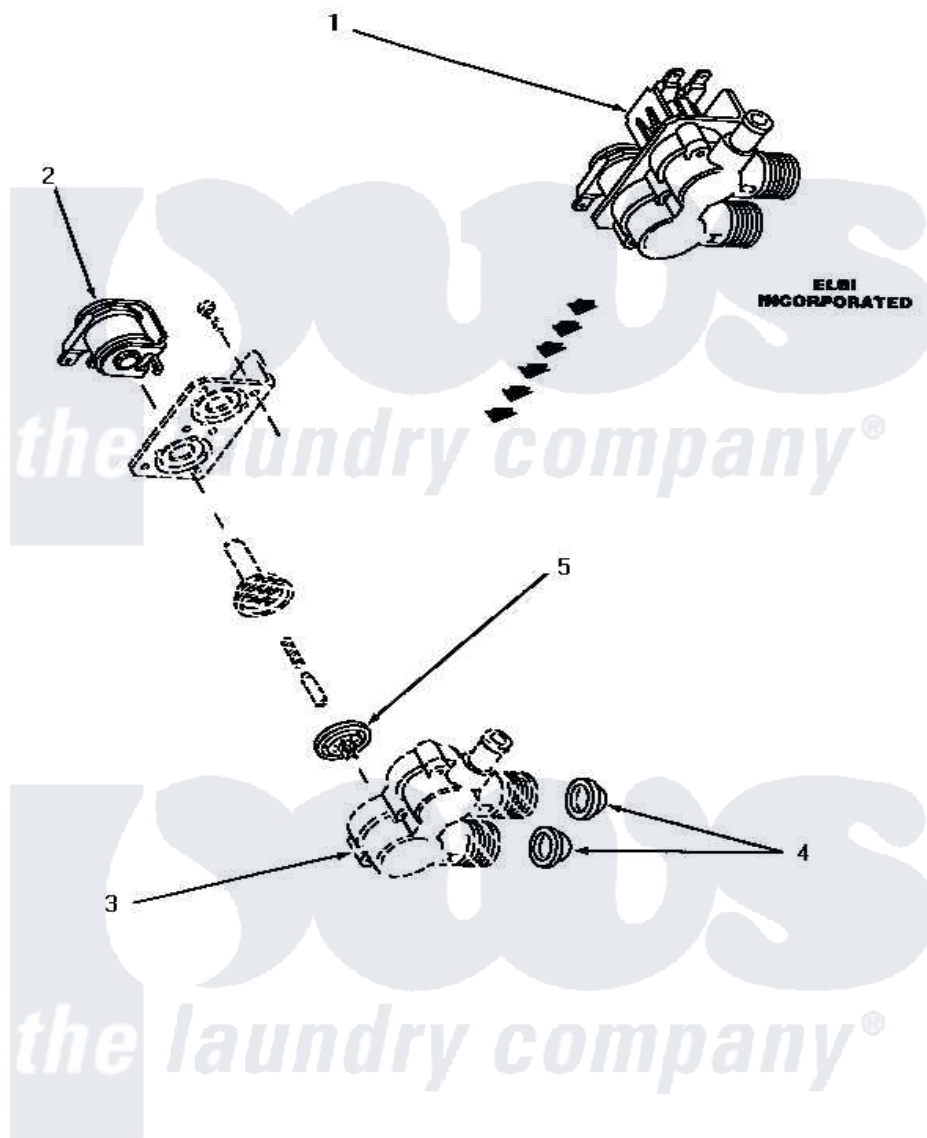

Amana NA6332 12 - MIXING VALVE ASSY

MIXING VALVE ASSEMBLY (Elbi Incorporated)

Amana [Residential Amana NA6332 Washer Parts](#) Parts Diagram 12 - MIXING VALVE ASSY
 Click on the part number to view part

Item	Original Part Number	Replaced By	Status	Part Description
1	27156	33930		Valve, Mixing
2	33084		Not Available	SOLENOID,MIXING VALVE
3	Y00000000		Not Available	SEE NOTE VALVE BODY -- (RED)
4	24122	22002960		Strainer, Washer Inlet
5	33079		Not Available	DIAPHRAM,MIXING VALVE-