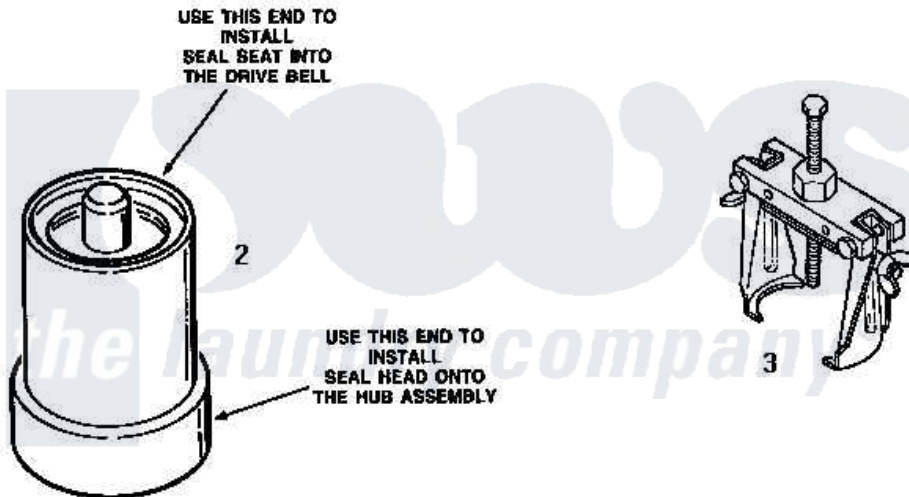

the laundry company[®]

Amana [Residential Amana NA6332 Washer Parts](#) Parts Diagram 18 - SPECIAL TOOLS
 Click on the part number to view part

Item	Original Part Number	Replaced By	Status	Part Description
1	254P4P			Agitator Hooks
2	255P4		Not Available	TOOL,SEAL INSTALLING
3	253P4	294P4		Bell Tool