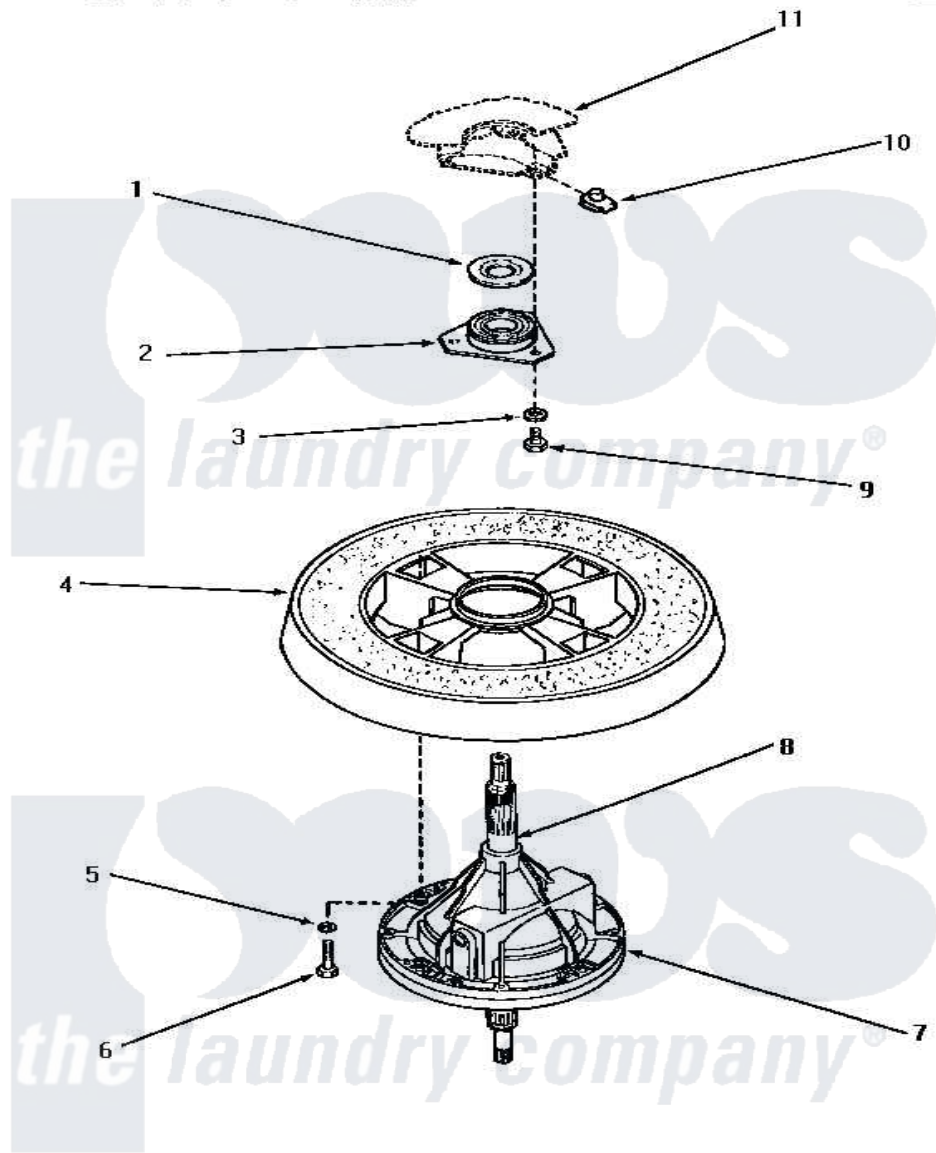

# Amana NA6332 19 - TRANSMISSION ASSY & BALANCE RING

## TRANSMISSION ASSEMBLY AND BALANCE RING

Amana [Residential Amana NA6332 Washer Parts](#) Parts Diagram 19 - TRANSMISSION ASSY & BALANCE RING  
 Click on the part number to view part

Item	Original Part Number	Replaced By	Status	Part Description
1	<a href="#">27187</a>			Flinger
2	27182	<a href="#">40004201P</a>		Main Bearing Assembly
3	<a href="#">04366</a>			Lockwasher, 5/16intshkp
4	Y29117		Not Available	ASSY,BALANCE RING-COMPL
5	<a href="#">02431</a>			Lockwasher, 1/4 Ext Shk
6	27200		Not Available	CAP SCREW
7	33227	<a href="#">33227P</a>		Assembly- Tran
8	<a href="#">27604P</a>			Never-Seeze 1 Oz Tube
9	01355		Not Available	SCREW
10	<a href="#">27222</a>			Nut, Retainer 5/16-18
11	Y00000000		Not Available	SEE NOTE OUTER TUB