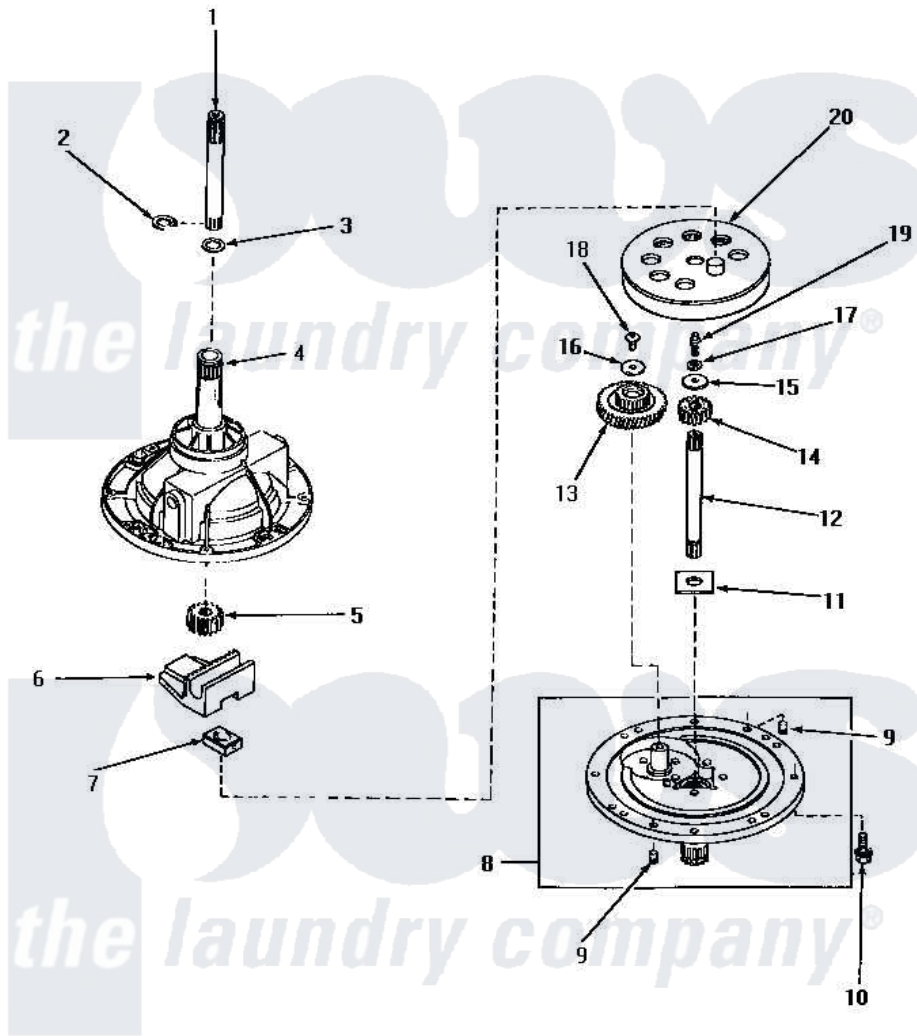

Amana NA6520 01 - 30978 TRANSMISSION ASSY COMPONENTS

COMPONENTS FOR 30978 TRANSMISSION ASSEMBLY

Amana [Residential Amana NA6520 Washer Parts](#) Parts Diagram 01 - 30978 TRANSMISSION ASSY COMPONENTS

[Click on the part number to view part](#)

Item	Original Part Number	Replaced By	Status	Part Description
1	29134	Y36570		Shaft, Output
2	27197			Ring, Retaining
3	20212	35092		Washer, 3628id X 1.00 X .056
4	30037		Not Available	ASSY, TRANSMISSION CASExREPLACE
5	27003			Pinion, Agitator
6	Y31526			Rack
7	26493			Slide
8	30945		Not Available	ASSY, TRANSMISSION COVExREPLACE
9	27172			Pin, Dowel
10	31709		Not Available	SCREW, 1/4-20X1 HX SER/
11	27016			Washer
12	27081	27081P		Shaft Input Package
13	29161			Gear, Reduction
14	Y29160			Pinion, Drive
15	26509	40041501		Washer

16	29260	Not Available	WASHER
17	21456		Lockwasher, 1/4 Intshkp
18	29273		Screw, 1/4-20 X 3/8
19	27030	Not Available	SCREW, 1/4-20 SPECIAL
20	26577		Assembly, Gear And Stud
NI	28434P	Not Available	LOCTITE
"	27243P		Oil, CW Transmission F-