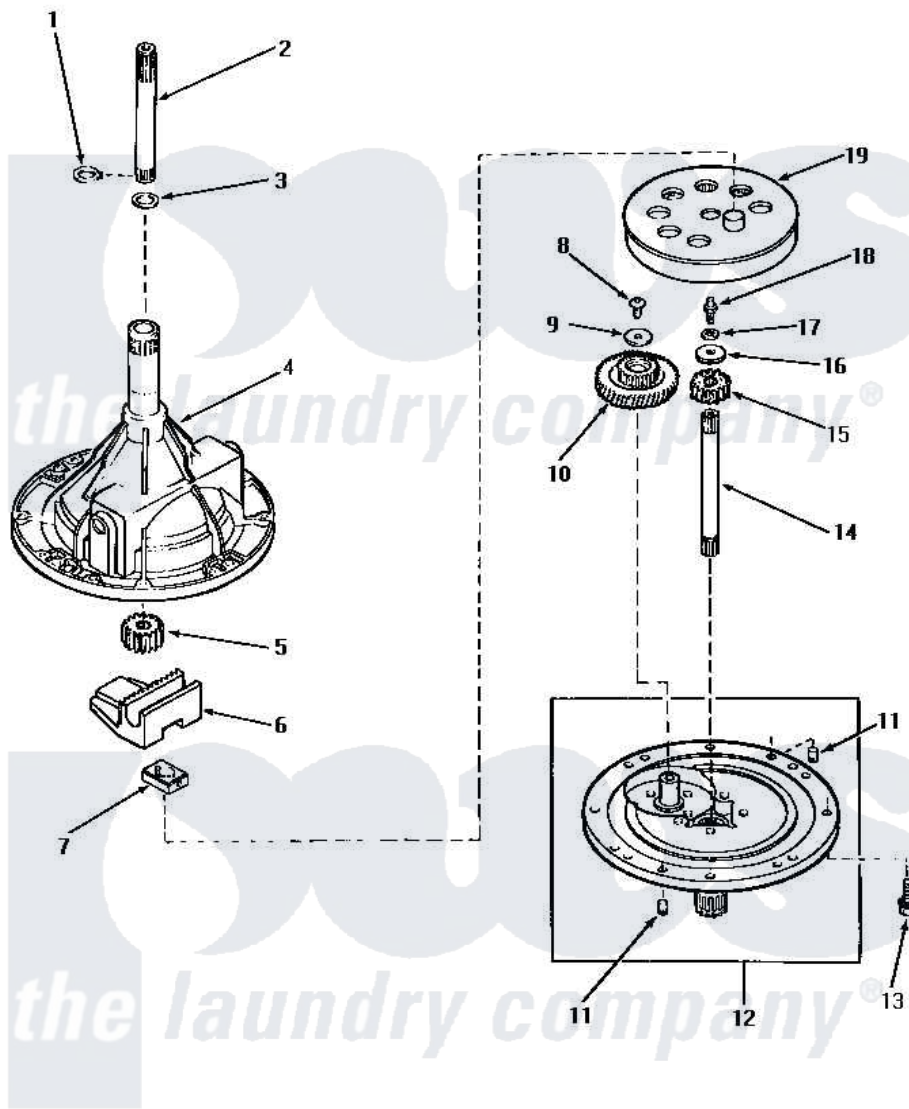

Amana NA6520 02 - 33227 TRANSMISSION ASSY COMPONENTS

COMPONENTS FOR 33227 TRANSMISSION ASSEMBLY

Amana [Residential Amana NA6520 Washer Parts](#) Parts Diagram 02 - 33227 TRANSMISSION ASSY COMPONENTS
 Click on the part number to view part

Item	Original Part Number	Replaced By	Status	Part Description
1	27197			Ring, Retaining
2	29134	Y36570		Shaft, Output
3	20212	35092		Washer, 3628id X 1.00 X .056
4	33223		Not Available	ASSY, TRANSMISSION CASE
5	27003			Pinion, Agitator
6	Y31526			Rack
7	26493			Slide
8	29273			Screw, 1/4-20 X 3/8
9	29260		Not Available	WASHER
10	29161			Gear, Reduction
11	27172			Pin, Dowel
12	33214		Not Available	TRANSMISSION COVER ASSEMBLY
13	32814		Not Available	SCREW, 1/4-20X7/8 SERRA
14	27081	27081P		Shaft Input Package
15	Y29160			Pinion, Drive
16	26509	40041501		Washer

17	21456		Lockwasher, 1/4 Intshkp
18	27030	Not Available	SCREW, 1/4-20 SPECIAL
19	26577		Assembly, Gear And Stud
NI	27243P		Oil, CW Transmission F-
"	28434P	Not Available	LOCTITE