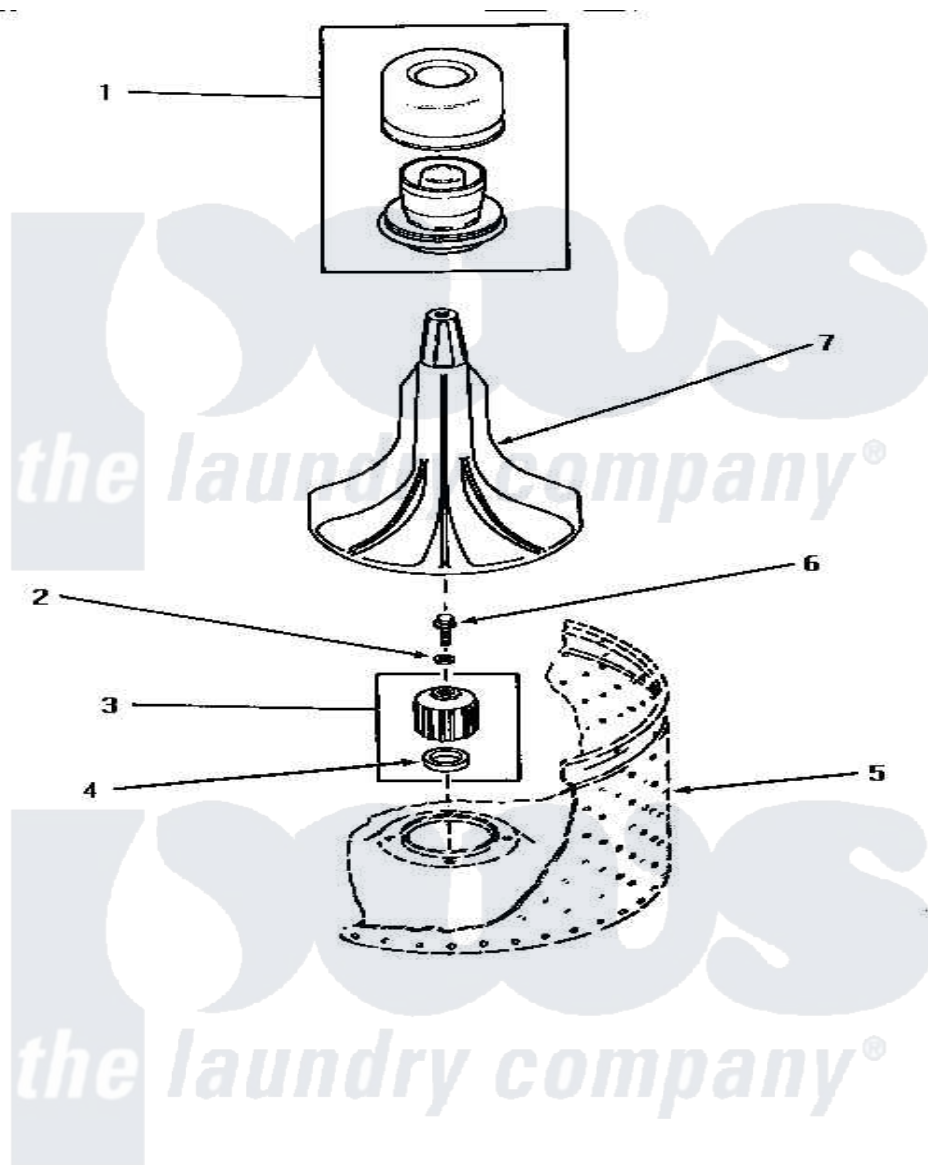

Amana NA6520 03 - AGITATOR, DRIVE BELL & SEAL KIT

AGITATOR, DRIVE BELL AND SEAL KIT

Amana [Residential Amana NA6520 Washer Parts](#) Parts Diagram 03 - AGITATOR, DRIVE BELL & SEAL KIT
 Click on the part number to view part

Item	Original Part Number	Replaced By	Status	Part Description
1	30857	33510		Assembly, Dispenser-Fabric
2	30853		Not Available	SEAL
3	30071P	R9900189		Kit, Drive Bell And Seal
4	Y00000000		Not Available	SEE NOTE SEAL SEAT
5	Y00000000		Not Available	SEE NOTE WASHTUB
6	30852			Screw, No.8-1/4 X 20 X 3/
7	30855	40000501W		Agitator, Flex Vane
NI	442P3	R9900189		Kit, Drive Bell And Seal