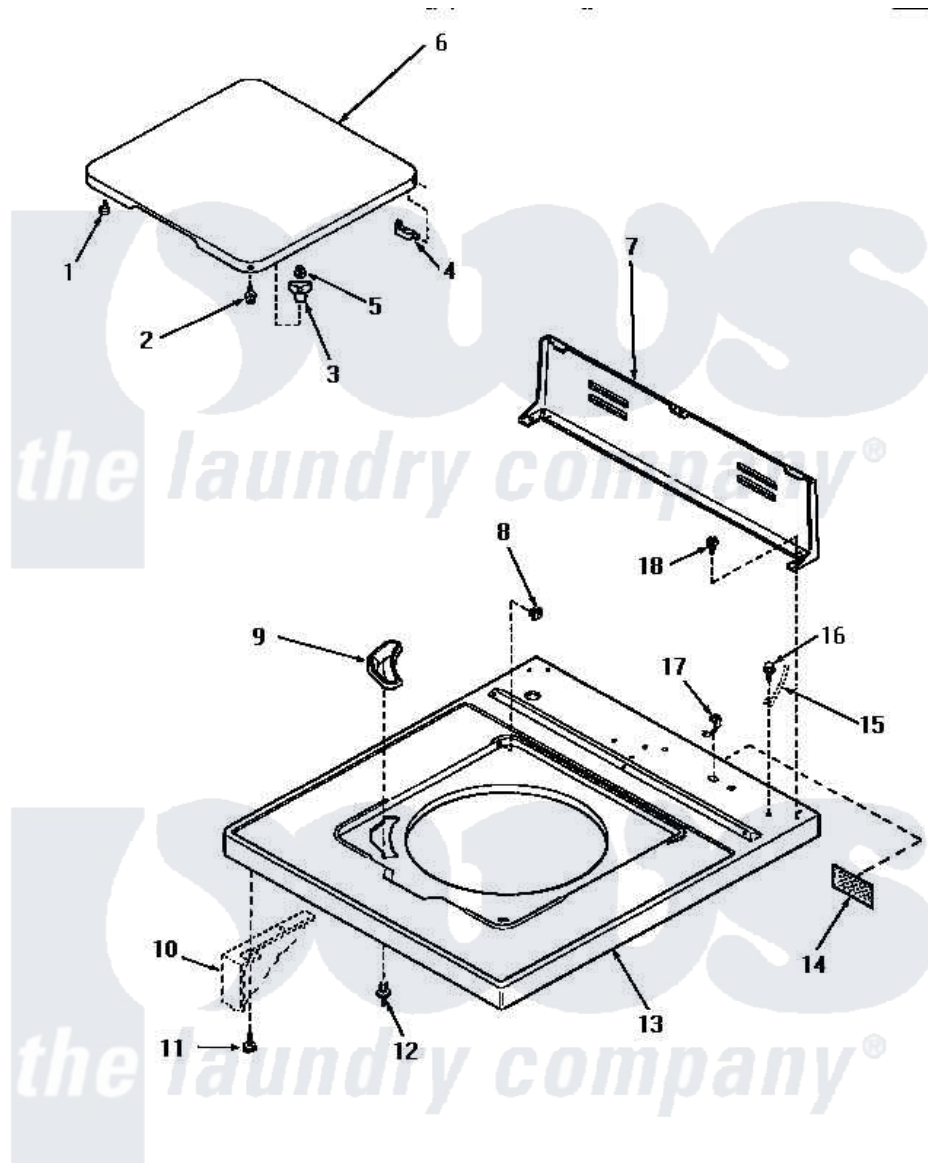

Amana NA6520 05 - CAB TOP/LOADING DR & CTRL HOOD REAR PAN

CABINET TOP, LOADING DOOR AND CONTROL HOOD REAR PANEL

Amana Residential Amana NA6520 Washer Parts Parts Diagram 05 - CAB TOP/LOADING DR & CTRL HOOD REAR PAN

[Click on the part number to view part](#)

Item	Original Part Number	Replaced By	Status	Part Description
1	32507	40038001		Bumper
2	27203		Not Available	ASSY,SCREW & WASHER
3	27149			Catch, Lid Switch
4	27626		Not Available	HINGE,HIDDEN
5	21752			Nut, 8-32 Hex Brilock
6	31315W		Not Available	LOADING DOOR, WHITE
"	31315L		Not Available	LOADING DOOR, ALMOND
"	31315H		Not Available	LOADING DOOR, HARVEST GOLD
7	31230		Not Available	CONTROL HOOD REAR PANEL
8	27625			Bushing
9	32786		Not Available	BLEACH DISPENSER
10	Y00000000		Not Available	SEE NOTE CABINET
11	Y31644	27001200		Screw
12	56534			Barrel, Support

13	32808L	32808LP	Assembly Top And Carton
"	32808H		Not Available
"	32808W	32808WP	CABINET TOP, HARVEST GOLD
14	24903		Not Available
15	Y00000000		Not Available
16	52909		Assembly Top And Carton
17	21903	211881	STICKER,DISCONNECT POW
18	23962	W10116760	SEE NOTE GROUND WIRE, GREEN
			Screw, 10B-16 X 1/2 HeX
			Grommet, Cord Part Not Used-Gas Models Only
			Screw