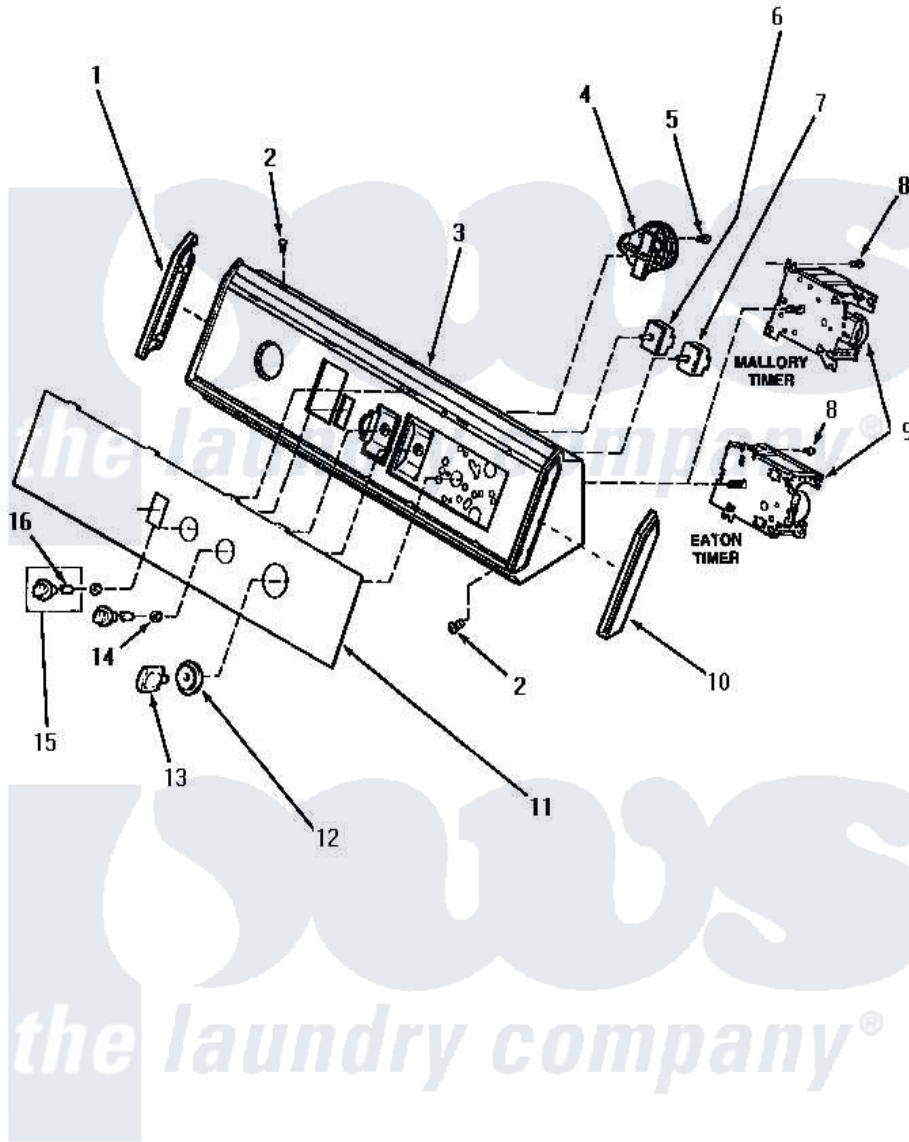

Amana NA6520 07 - GRAPHIC PANEL, CONTROL HOOD & CONTROLS

GRAPHIC PANEL, CONTROL HOOD AND CONTROLS

Amana [Residential Amana NA6520 Washer Parts](#) Parts Diagram 07 - GRAPHIC PANEL, CONTROL HOOD & CONTROLS

[Click on the part number to view part](#)

Item	Original Part Number	Replaced By	Status	Part Description
"	NOTE:		Not Available	SIPHON BREAK KIT MUST BE INSTALLED IN DRAIN HOSE IF THE DRAIN RECEPTACLE IS LOWER THAN THE CABINET TOP OF THE WASHER.
1	31249		Not Available	CAP,END-L.H.-CHROME
2	31752		Not Available	SCREW,No.8ABX3/4 POZIDRI
3	32404			Assembly, Hood And Mtg Plate
4	31116		Not Available	No Longer Available
5	31260			Screw, No.8 X 3/8 Ind H
6	24392		Not Available	SWITCH TEMP
7	27500		Not Available	SWITCH,SPEED SELECTOR
8	23962	W10116760		Screw
9	32228	32228P		Timer 5 Cycle Package
10	31248			Cap, End-RH-Chrome

11	32237	Not Available	PANEL, GRAPHIC
12	31279		Assembly, Timer Skirt And Ring
13	31281		Assembly, Knob-Timer-Black
14	57584	Not Available	NUT
15	31286	Not Available	ASSY, KNOB-ROTARY-BLK/O
16	10519	Not Available	RETAINER