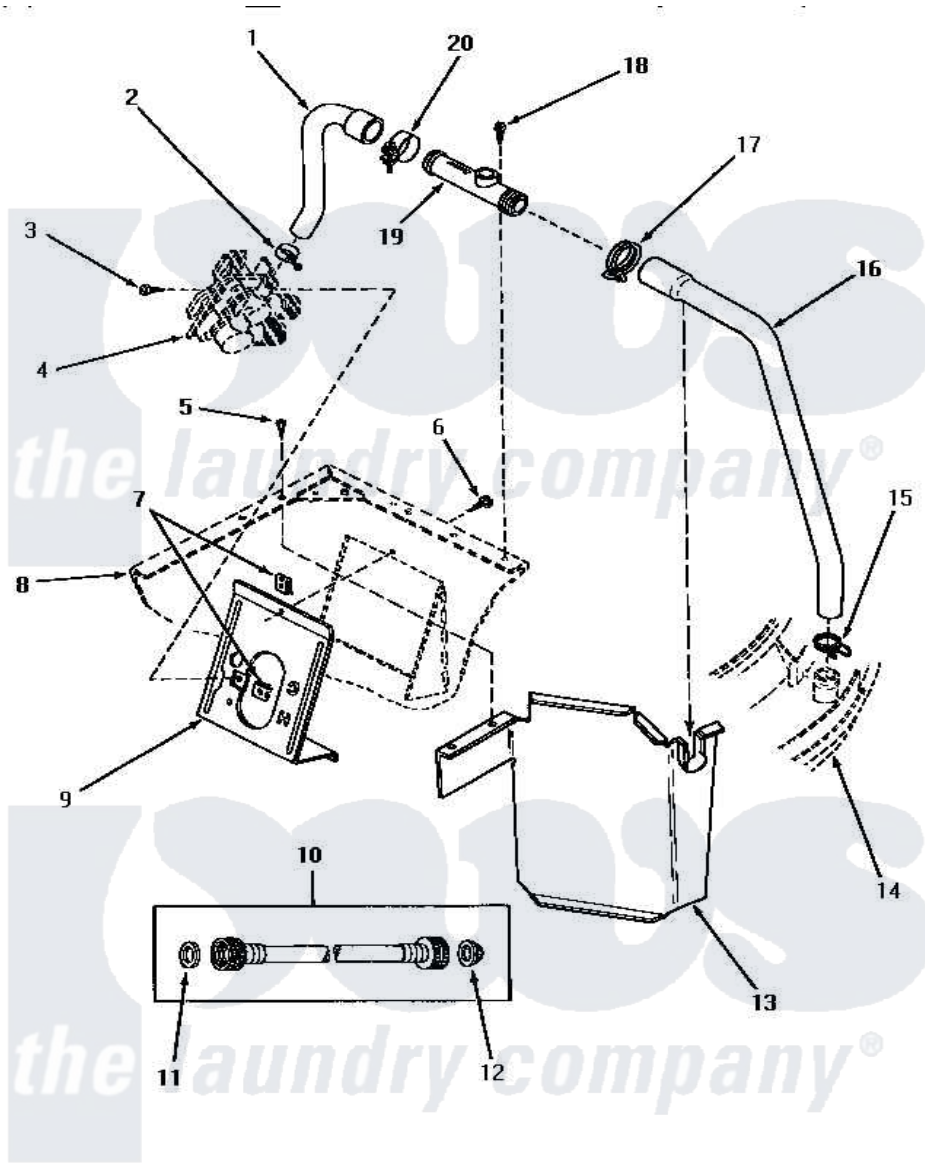

Amana NA6520 08 - HOSES/BACK FL PREVENTER & VLV BRKT

INLET HOSE, FILLER HOSE, BACK FLOW PREVENTER AND MIXING VALVE MOUNTING BRACKET

Amana [Residential Amana NA6520 Washer Parts](#) Parts Diagram 08 - HOSES/BACK FL PREVENTER & VLV BRKT
 Click on the part number to view part

Item	Original Part Number	Replaced By	Status	Part Description
1	27183			Hose, Mixing Valve
2	27643	596669		Clamp, Manifold
3	56392		Not Available	SCREW,8-18 X 3/8 TAPPI
4	Y00000000		Not Available	SEE NOTE MIXING VALVE
5	33316	489464		Screw
6	56392		Not Available	SCREW,8-18 X 3/8 TAPPI
7	54038			NUt, Speed U-Type
8	Y00000000		Not Available	SEE NOTE CABINET
9	32837	39407		Bracket, Valve
10	28330P	202860		Inlet Hose Assembly
11	20290	Y013783		Washer, Inlet Hose
12	28605	22002960		Strainer, Washer Inlet
13	33098		Not Available	ENCLOSURE,MIXING VALVE
14	Y00000000		Not Available	SEE NOTE OUTER TUB COVER
15	29210			Hose Clamp
16	31140			Hose, Water Inlet

17	29176	285655	Clamp, Hose
18	23962	W10116760	Screw
19	27118	34280	Assembly, Backflow Prevento
20	27152	Not Available	CLAMP HOSE