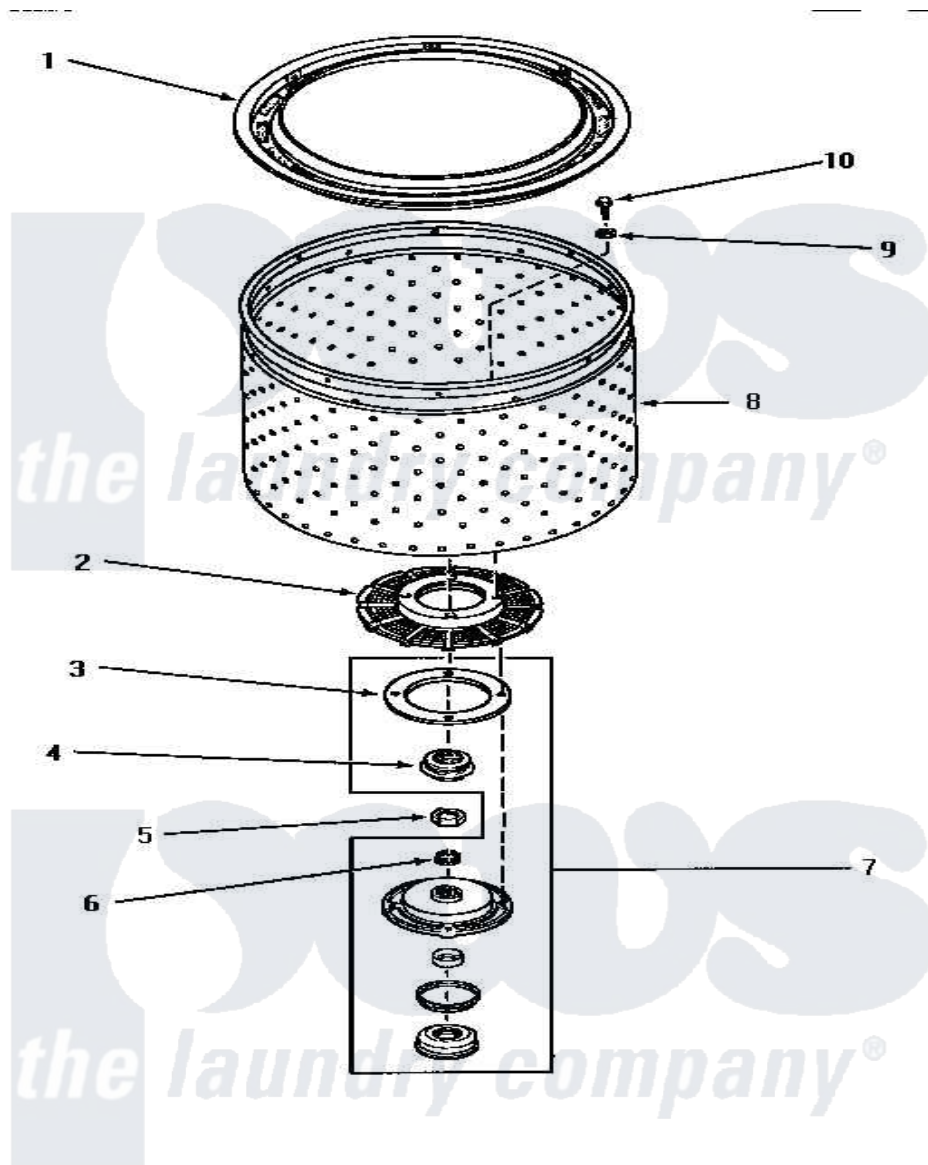

# Amana NA6520 09 - LINT FILTER, WASHTUB & HUB

## LINT FILTER, WASHTUB AND HUB

Amana Residential Amana NA6520 Washer Parts Parts Diagram 09 - LINT FILTER, WASHTUB & HUB

Click on the part number to view part

Item	Original Part Number	Replaced By	Status	Part Description
1	30944	<a href="#">33521</a>		Filter Lin/Clothes Guard
2	32998	<a href="#">39371</a>		Filter Lin
3	27125	<a href="#">39122</a>		Gasket, Washtub
4	Y00000000		Not Available	SEE NOTE SEAL HEAD -- (INCLUDED WITH 442P3 KIT)
5	Y29220	<a href="#">40016301</a>		Nut, Lock
6	29728	<a href="#">40008301</a>		Insert, Spline
7	495P3	<a href="#">R9900552</a>		Hub And Seal
8	28138		Not Available	WASHTUB, STAINLESS STEEL
"	29074	<a href="#">39252P</a>		Wash Tub
"	33295	<a href="#">39252P</a>		Wash Tub
"	<a href="#">33245</a>			Washtub, Stainless Steel
9	<a href="#">28094</a>			Gasket
10	27202	<a href="#">W1011678Z</a>		Screw