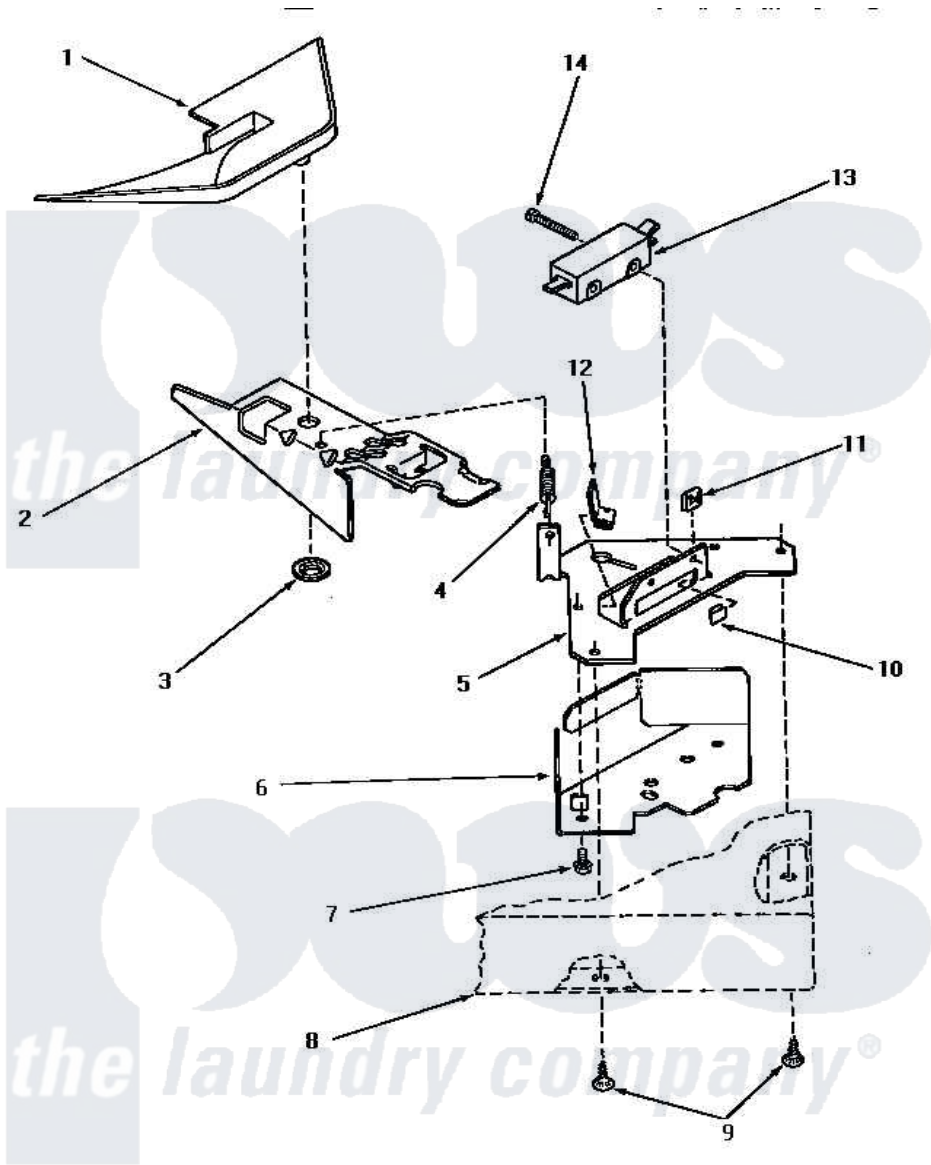

Amana NA6520 10 - LOADING DOOR SWITCH & BRACKET ASSY

LOADING DOOR SWITCH AND BRACKET ASSEMBLY

Amana [Residential Amana NA6520 Washer Parts](#) Parts Diagram 10 - LOADING DOOR SWITCH & BRACKET ASSY
 Click on the part number to view part

Item	Original Part Number	Replaced By	Status	Part Description
1	29042		Not Available	SHIELD,LID SWITCH
2	27602			Lever, Out-Of-Bal Switch
3	29043			Nut, Push
4	27603			Spring, Switch Lever
5	27250		Not Available	BRACKET,OUT-OF-BAL SWI
6	33086		Not Available	ENCLOSURE,LID SWITCH
7	23222	3177991		Screw
8	Y00000000		Not Available	SEE NOTE CABINET TOP
9	28193			Screw, 8-1/2 Tapping W/
10	27610			Clip, U
11	27248		Not Available	NUT,SPEED U-TYPE
12	Y27837			Clip, Speed-"U" Type
13	27249		Not Available	SWITCH
14	Q6516		Not Available	SCREW,6-32 X 1 ROUND H