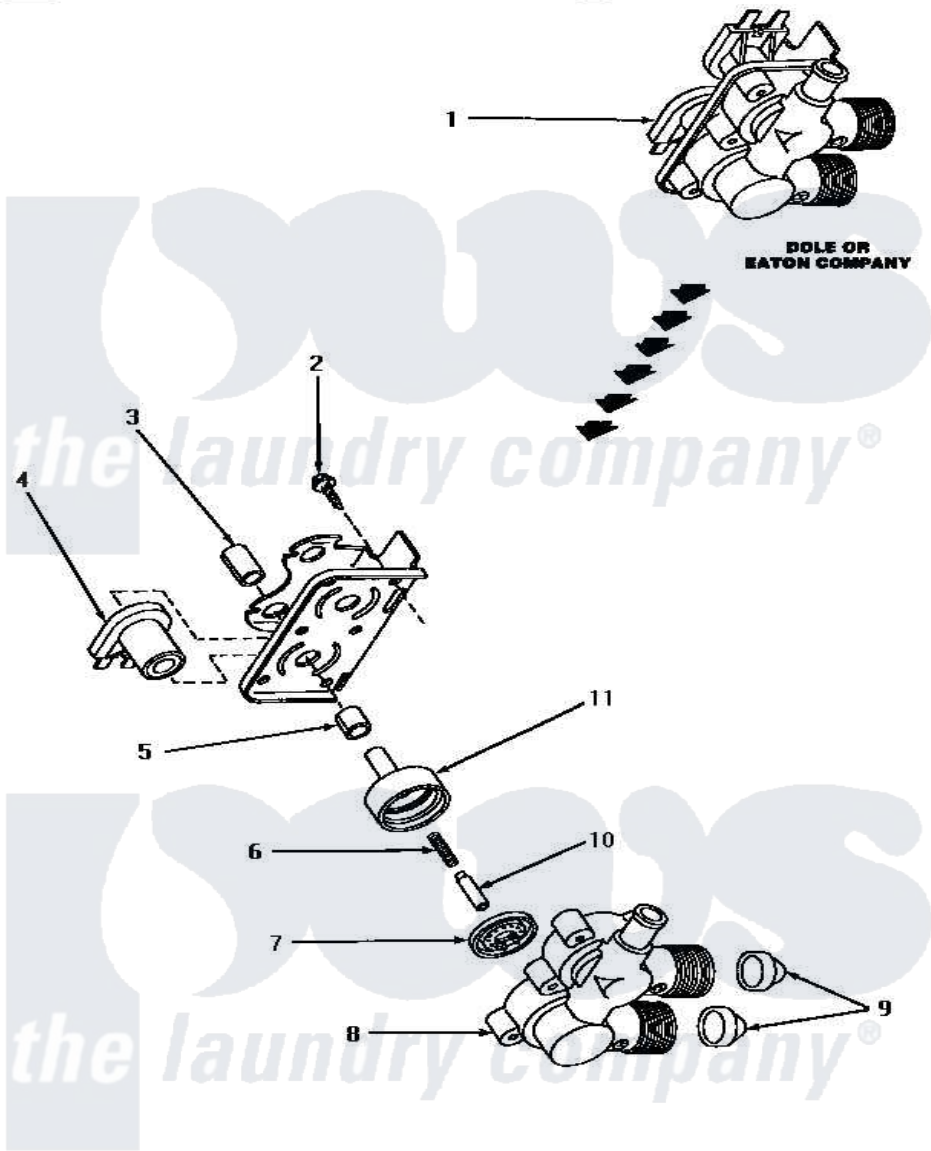

Amana NA6520 11 - MIXING VALVE ASSY

**MIXING VALVE ASSEMBLY
(Dole or Eaton Company)**

Amana [Residential Amana NA6520 Washer Parts](#) Parts Diagram 11 - MIXING VALVE ASSY
[Click on the part number to view part](#)

Item	Original Part Number	Replaced By	Status	Part Description
1	27156	33930		Valve, Mixing
2	25817C		Not Available	SCREW
3	24128		Not Available	SLEEVE, LONG
4	24126	33930		Valve, Mixing
5	24129		Not Available	SLEEVE, SHORT
6	24131		Not Available	SPRING
7	24134		Not Available	DIAPHRAGM
8	Y24159	33930		Valve, Mixing
9	24122	22002960		Strainer, Washer Inlet
10	24132		Not Available	ARMATURE
11	24130			Guide, Armature