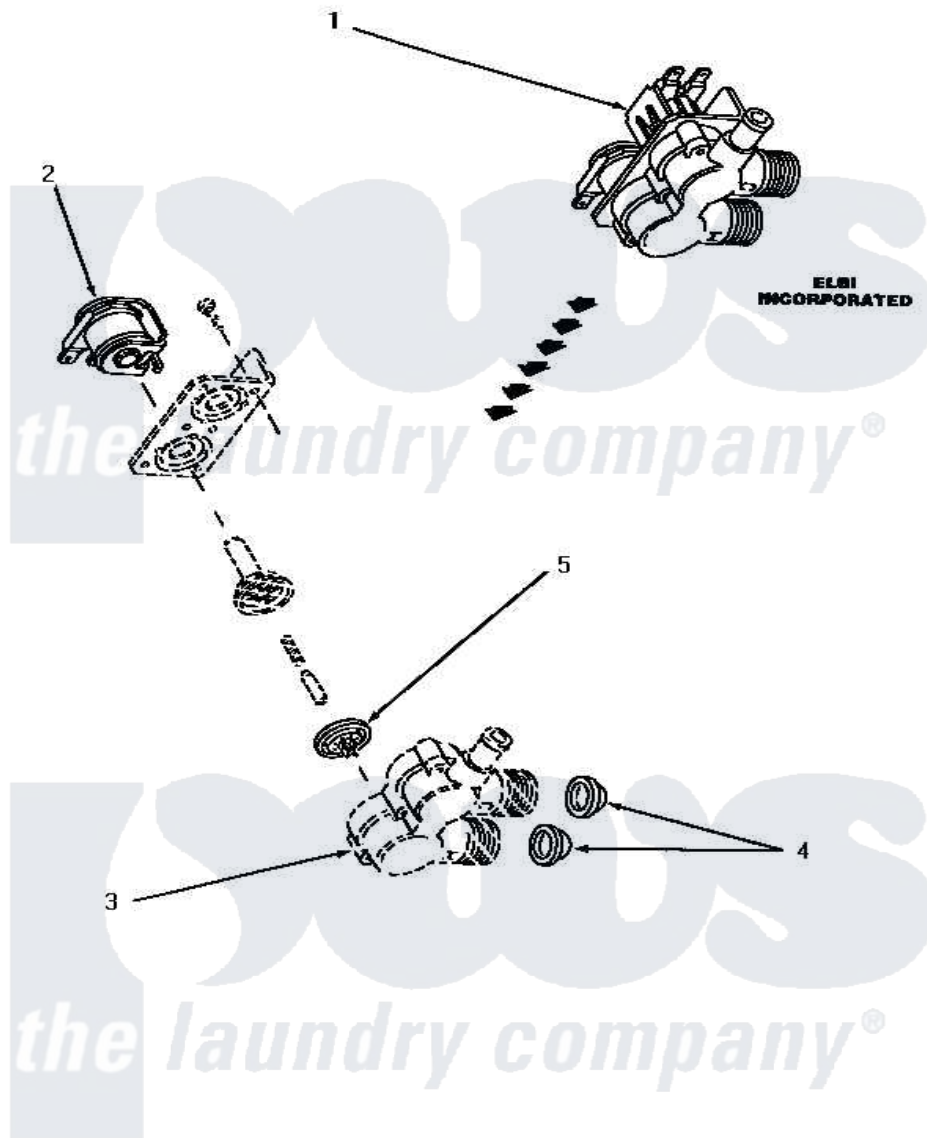

# Amana NA6520 12 - MIXING VALVE ASSY

## MIXING VALVE ASSEMBLY (Elbi Incorporated)

Amana [Residential Amana NA6520 Washer Parts](#) Parts Diagram 12 - MIXING VALVE ASSY  
 Click on the part number to view part

Item	Original Part Number	Replaced By	Status	Part Description
1	27156	<a href="#">33930</a>		Valve, Mixing
2	33084		Not Available	SOLENOID,MIXING VALVE
3	Y00000000		Not Available	SEE NOTE VALVE BODY -- (RED)
4	24122	<a href="#">22002960</a>		Strainer, Washer Inlet
5	33079		Not Available	DIAPHRAM,MIXING VALVE-