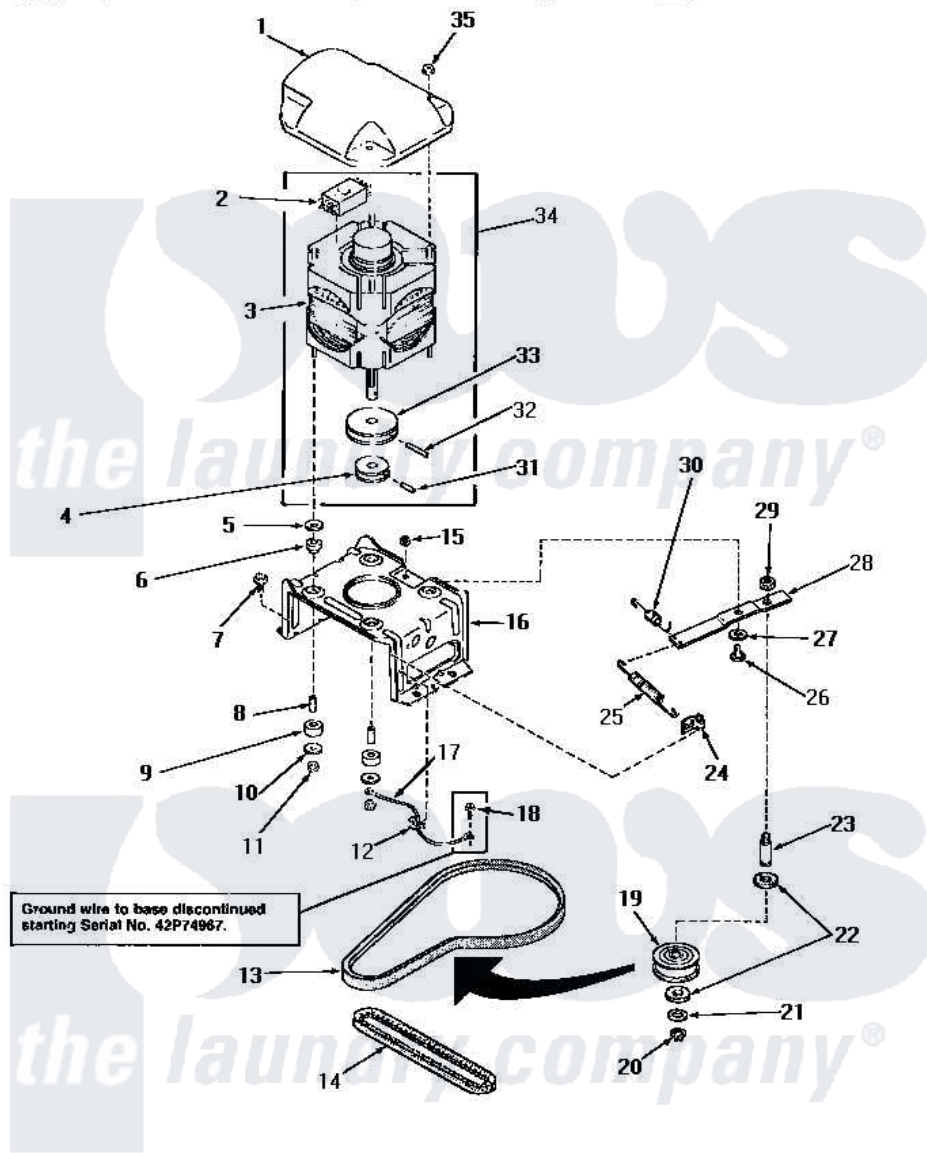

Amana NA6520 13 - MOTOR, MTG BRACKET, BELTS & IDLER ASSY

MOTOR, MOUNTING BRACKET, BELTS AND IDLER ASSEMBLY

Amana [Residential Amana NA6520 Washer Parts](#) Parts Diagram 13 - MOTOR, MTG BRACKET, BELTS & IDLER ASSY
 Click on the part number to view part

Item	Original Part Number	Replaced By	Status	Part Description
1	27136			Shield, Motor
2	30895A	30895AP		Switch Motor-W/Instr
"	24139		Not Available	SWITCH,MOTOR
3	30895	27179P		Motor-Drve
4	Y27104		Not Available	PULLEY,MOTOR
5	03888		Not Available	WASHER
6	01952A			Mounting, Rubber
7	Y31645	27001200		Screw
8	27181		Not Available	SPACER,MOTOR
9	01953		Not Available	WASHER,LOWER MOTOR MOU
10	03888		Not Available	WASHER
11	23604			Nut, Hex 10-32 Lock
12	Y00161	B5733302		Clip, Ground
13	28808			Belt, Agitate And Spin
14	27155			Belt, Pump
15	52566	27001225		Nut, Jam Mid Lock 1/4-20

16	28791		Bracket, Motor Mount
17	Y00000000	Not Available	SEE NOTE GROUND WIRE, GREEN
18	26592	Not Available	HEX HEAD SCREW
19	28800	Not Available	WHEEL, IDLER
20	23748		Ring, Retaining
21	52549		Washer, 501 ID X3/4 Odx
22	Y29443		Washer, Felt
23	28802		Shaft, Idler
24	28849		Clip, Spring
25	28807	37366	Spring, Idler
26	27229	40038901	Screw, 1/4-20
27	81392	40054701	Washer
28	31054	40041002	Lever, Idler
29	28803	2221070	Clamp, Nylon
30	30620	Not Available	SPRING, IDLER LEVER HEL
31	10416		Pin, Roll
32	23750		Pin, Roll
33	27171	Not Available	PULLEY, MOTOR
34	27179	27179P	Motor-Drive
35	27201		Locknut
NI	20605	Not Available	LUBE, HI TEMPERATURE-56
"	258P3	Not Available	KIT, CAPACITOR