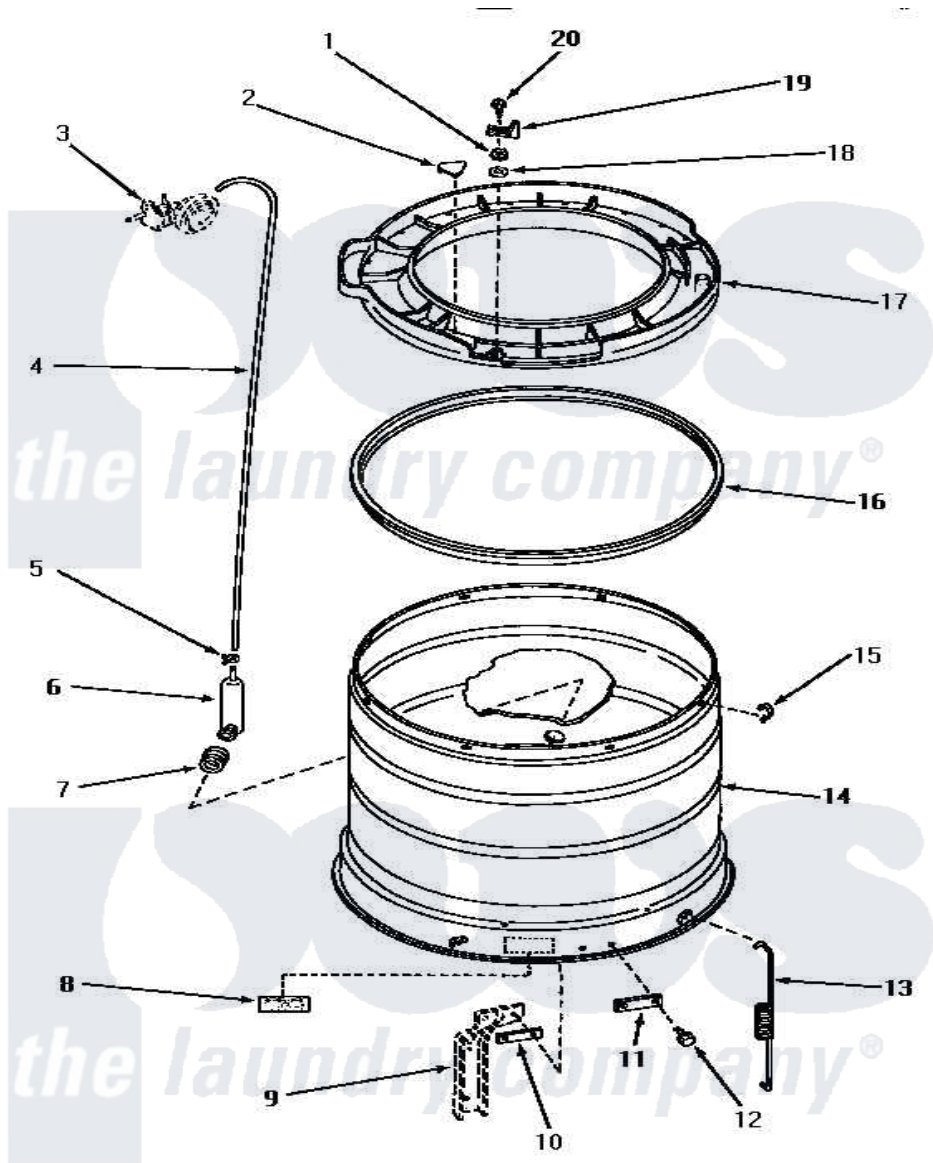

Amana NA6520 14 - OUTER TUB, COVER & PRESSURE HOSE

OUTER TUB, COVER AND PRESSURE HOSE

Amana [Residential Amana NA6520 Washer Parts](#) Parts Diagram 14 - OUTER TUB, COVER & PRESSURE HOSE
 Click on the part number to view part

Item	Original Part Number	Replaced By	Status	Part Description
1	03815			Lockwasher, No.10 Ext Shk
2	29901		Not Available	PLUG,SNAP-IN-OUTER TUB
3	Y00000000		Not Available	SEE NOTE PRESSURE SWITCH
4	29213	39125		Tubing 31
5	Y22294	596669		Clamp, Manifold
6	30243	40008501		Assembly, Pressure Bulb
7	29175	40037801		Grommet
8	Y27195		Not Available	STICKER
9	Y00000000		Not Available	SEE NOTE SUPPORT LEG
10	27927			Plate, Leg .032
11	27926			Plate, Leg .063
12	27205	40128701		Screw, 5/16-18 X .50
13	27239			Spring, Leg
14	30508		Not Available	TUB,OUTER
"	30509		Not Available	OUTER TUB
15	Y27017		Not Available	CLIP,SPRING

16	27184		Gasket, Tub Cover
17	31141	31153	Cover Outer Tub
18	23425	Not Available	WASHER,7/32IDX7/16ODX.
19	27247		Trigger, Out-Of-Bal Swi
20	27523	Not Available	SCREW