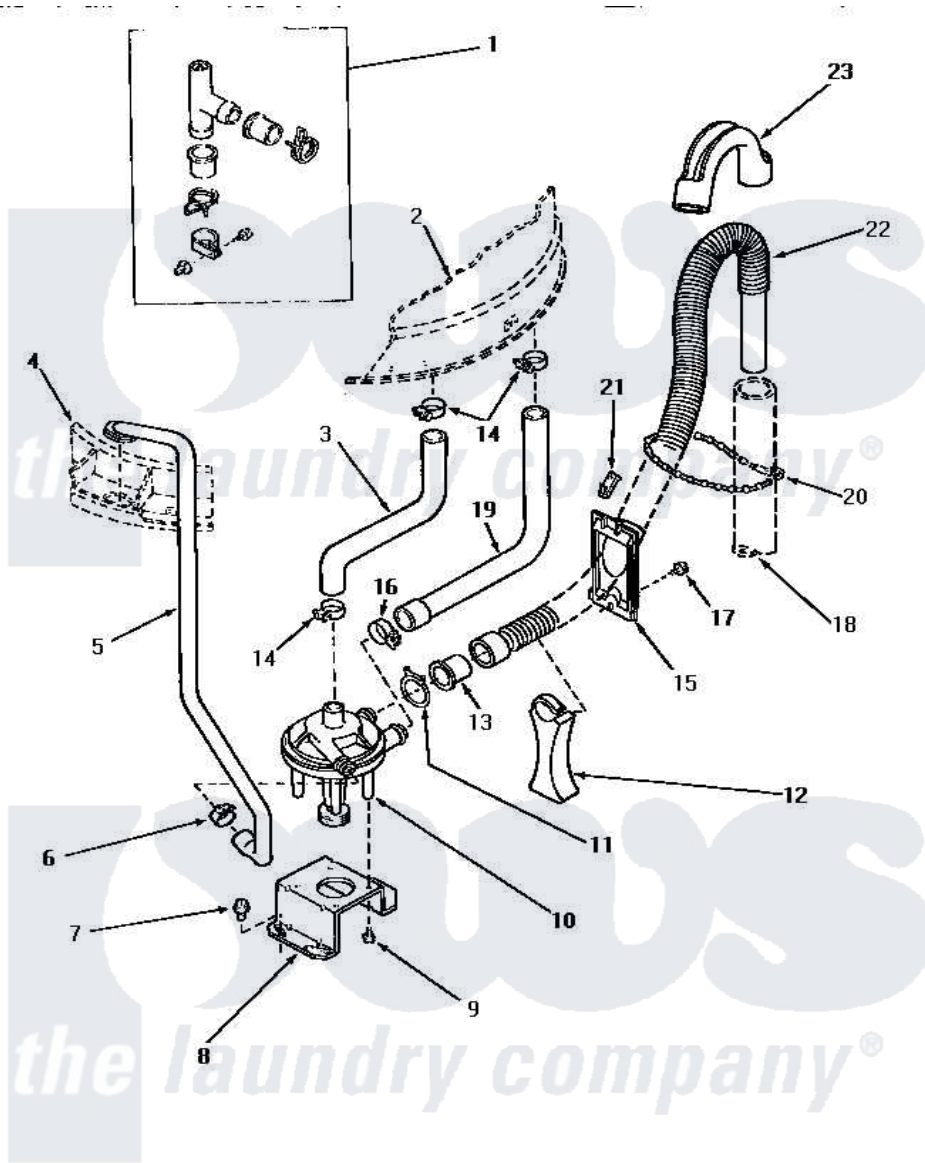

Amana NA6520 16 - PUMP ASSY/BRKT/HOSES & SIPHON BREAK KIT

PUMP ASSEMBLY, BRACKET, HOSES AND SIPHON BREAK KIT

Amana [Residential Amana NA6520 Washer Parts](#) Parts Diagram 16 - PUMP ASSY/BRKT/HOSES & SIPHON BREAK KIT

[Click on the part number to view part](#)

Item	Original Part Number	Replaced By	Status	Part Description
1	386P3	76660		Break-Sphn
2	Y00000000		Not Available	SEE NOTE OUTER TUB
3	27159		Not Available	HOSE,TUB TO PUMP
4	Y00000000		Not Available	SEE NOTE OUTER TUB COVER
5	27232		Not Available	HOSE
6	27644	285655		Clamp, Hose
7	Y31645	27001200		Screw
8	27105			Bracket, Pump Mounting
9	31098			Screw, 10-10 5/8 Unslot
10	31968			Assembly, Pump NA
"	31969			Assembly, Pump NA
11	29172		Not Available	CLAMP,HOSE
12	29284			Stand, Hose
13	29143		Not Available	HOSE,ADAPTER
14	32616		Not Available	(CLAMP HOSE)

15	29131		Not Available	RETAINER,DIRECTIONAL
16	27153	285655		Clamp, Hose
17	30676	27001200		Screw
18	Y00000000		Not Available	SEE NOTE STANDPIPE
19	27160		Not Available	HOSE,TUB TO PUMP-DRAIN
20	33489	8539404		Tie-Wire
21	29936		Not Available	HOSE RETAINER CLIP
22	29142	39952		Hose- Drai
23	29144	22003814		Retainer, Drain Hose
NI	406P3	451P3		Kit Drain Extension