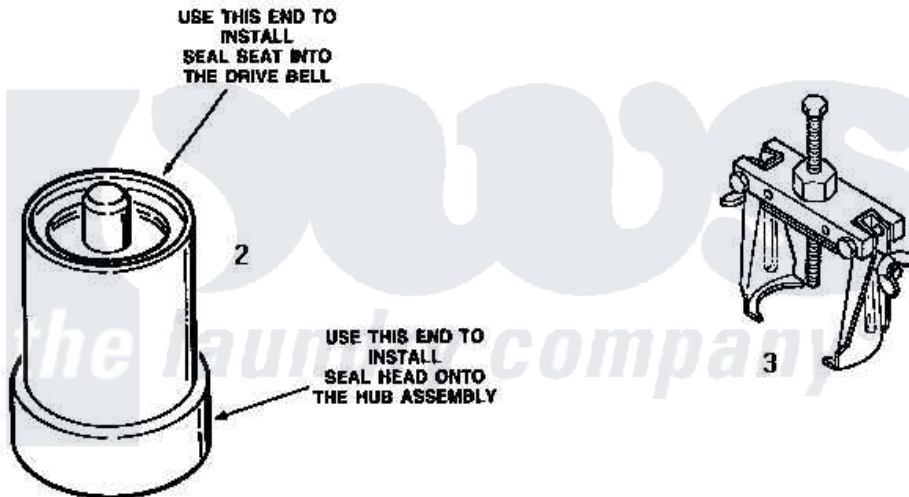

the laundry company[®]

Amana [Residential Amana NA6520 Washer Parts](#) Parts Diagram 18 - SPECIAL TOOLS
 Click on the part number to view part

Item	Original Part Number	Replaced By	Status	Part Description
1	254P4P			Agitator Hooks
2	255P4		Not Available	TOOL,SEAL INSTALLING
3	253P4	294P4		Bell Tool