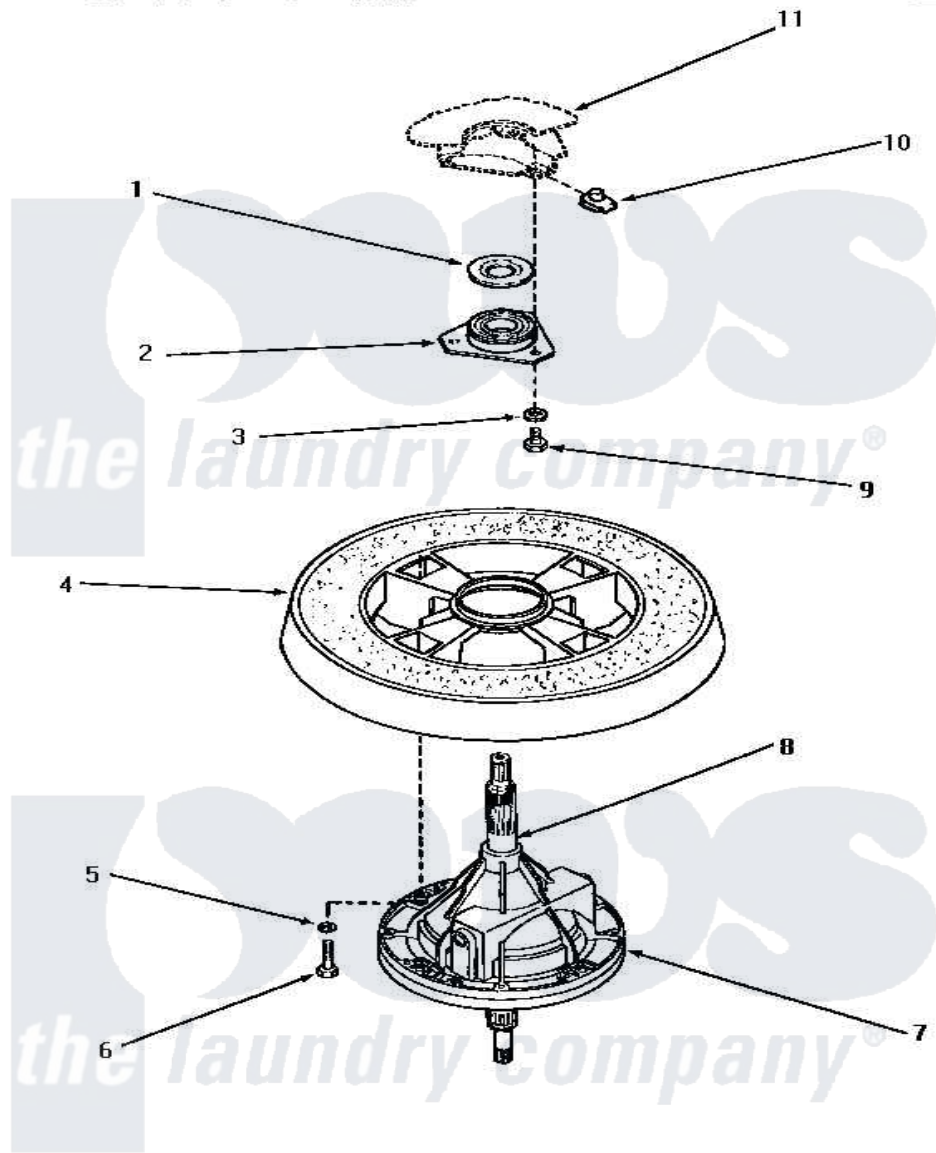

# Amana NA6520 19 - TRANSMISSION ASSY & BALANCE RING

## TRANSMISSION ASSEMBLY AND BALANCE RING

Amana Residential Amana NA6520 Washer Parts Parts Diagram 19 - TRANSMISSION ASSY & BALANCE RING  
 Click on the part number to view part

Item	Original Part Number	Replaced By	Status	Part Description
1	<a href="#">27187</a>			Flinger
2	27182	<a href="#">40004201P</a>		Main Bearing Assembly
3	<a href="#">04366</a>			Lockwasher, 5/16intshkp
4	Y29117		Not Available	ASSY,BALANCE RING-COMPL
5	<a href="#">02431</a>			Lockwasher, 1/4 Ext Shk
6	27200		Not Available	CAP SCREW
7	33227	<a href="#">33227P</a>		Assembly- Tran
8	<a href="#">27604P</a>			Never-Seeze 1 Oz Tube
9	01355		Not Available	SCREW
10	<a href="#">27222</a>			Nut, Retainer 5/16-18
11	Y00000000		Not Available	SEE NOTE OUTER TUB