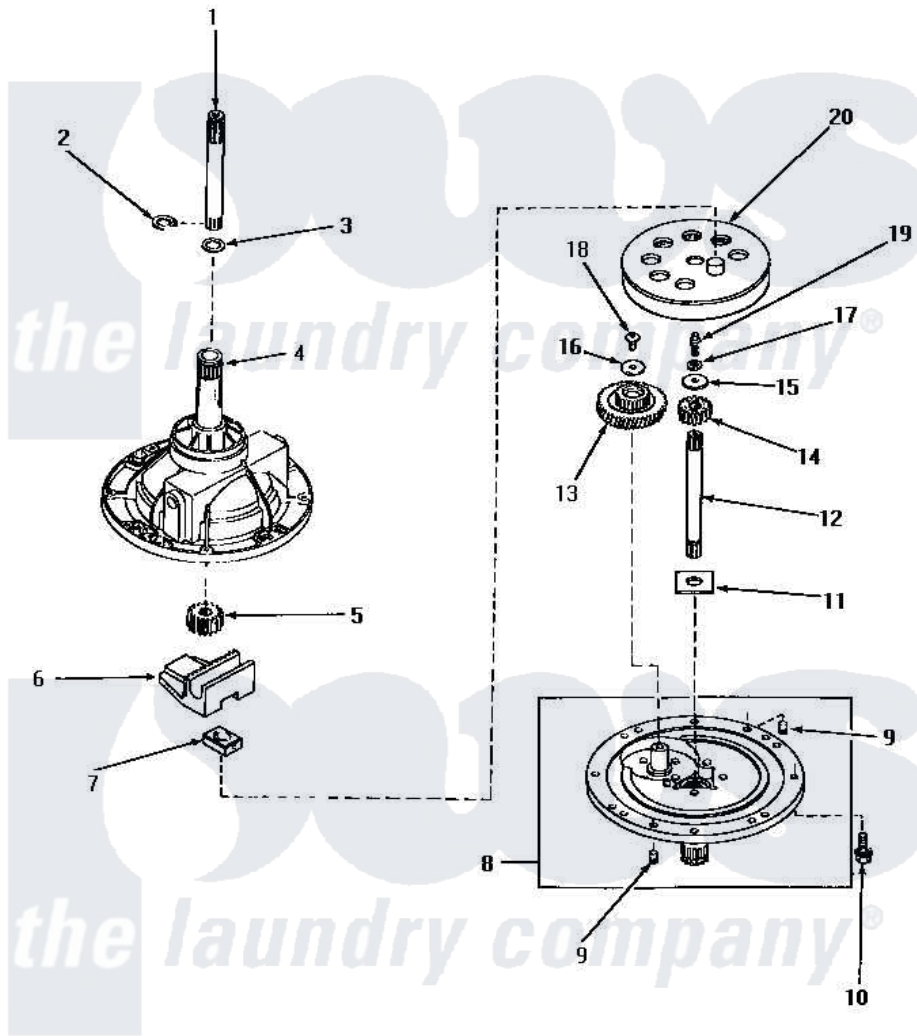

Amana NA6521 01 - 30978 TRANSMISSION ASSY COMPONENTS

COMPONENTS FOR 30978 TRANSMISSION ASSEMBLY

Amana [Residential Amana NA6521 Washer Parts](#) Parts Diagram 01 - 30978 TRANSMISSION ASSY COMPONENTS

[Click on the part number to view part](#)

Item	Original Part Number	Replaced By	Status	Part Description
1	29134	Y36570		Shaft, Output
2	27197			Ring, Retaining
3	20212	35092		Washer, 3628id X 1.00 X .056
4	30037		Not Available	ASSY, TRANSMISSION CASExREPLACE
5	27003			Pinion, Agitator
6	Y31526			Rack
7	26493			Slide
8	30945		Not Available	ASSY, TRANSMISSION COVExREPLACE
9	27172			Pin, Dowel
10	31709		Not Available	SCREW, 1/4-20X1 HX SER/
11	27016			Washer
12	27081	27081P		Shaft Input Package
13	29161			Gear, Reduction
14	Y29160			Pinion, Drive
15	26509	40041501		Washer

16	29260	Not Available	WASHER
17	21456		Lockwasher, 1/4 Intshkp
18	29273		Screw, 1/4-20 X 3/8
19	27030	Not Available	SCREW, 1/4-20 SPECIAL
20	26577		Assembly, Gear And Stud
NI	28434P	Not Available	LOCTITE
"	27243P		Oil, CW Transmission F-