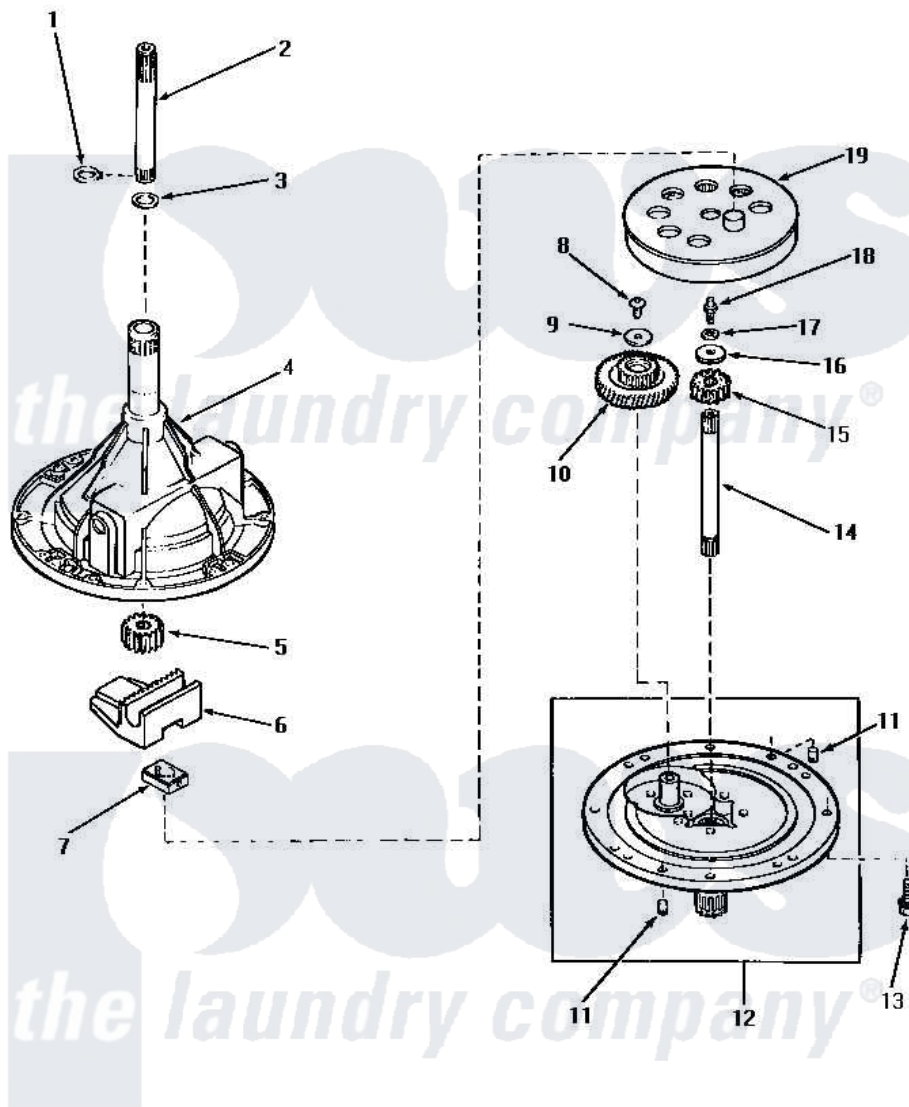

Amana NA6521 02 - 33227 TRANSMISSION ASSY COMPONENTS

COMPONENTS FOR 33227 TRANSMISSION ASSEMBLY

Amana [Residential Amana NA6521 Washer Parts](#) Parts Diagram 02 - 33227 TRANSMISSION ASSY COMPONENTS
 Click on the part number to view part

Item	Original Part Number	Replaced By	Status	Part Description
1	27197			Ring, Retaining
2	29134	Y36570		Shaft, Output
3	20212	35092		Washer, 3628id X 1.00 X .056
4	33223		Not Available	ASSY, TRANSMISSION CASE
5	27003			Pinion, Agitator
6	Y31526			Rack
7	26493			Slide
8	29273			Screw, 1/4-20 X 3/8
9	29260		Not Available	WASHER
10	29161			Gear, Reduction
11	27172			Pin, Dowel
12	33214		Not Available	TRANSMISSION COVER ASSEMBLY
13	32814		Not Available	SCREW, 1/4-20X7/8 SERRA
14	27081	27081P		Shaft Input Package
15	Y29160			Pinion, Drive
16	26509	40041501		Washer

17	21456		Lockwasher, 1/4 Intshkp
18	27030	Not Available	SCREW, 1/4-20 SPECIAL
19	26577		Assembly, Gear And Stud
NI	27243P		Oil, CW Transmission F-
"	28434P	Not Available	LOCTITE