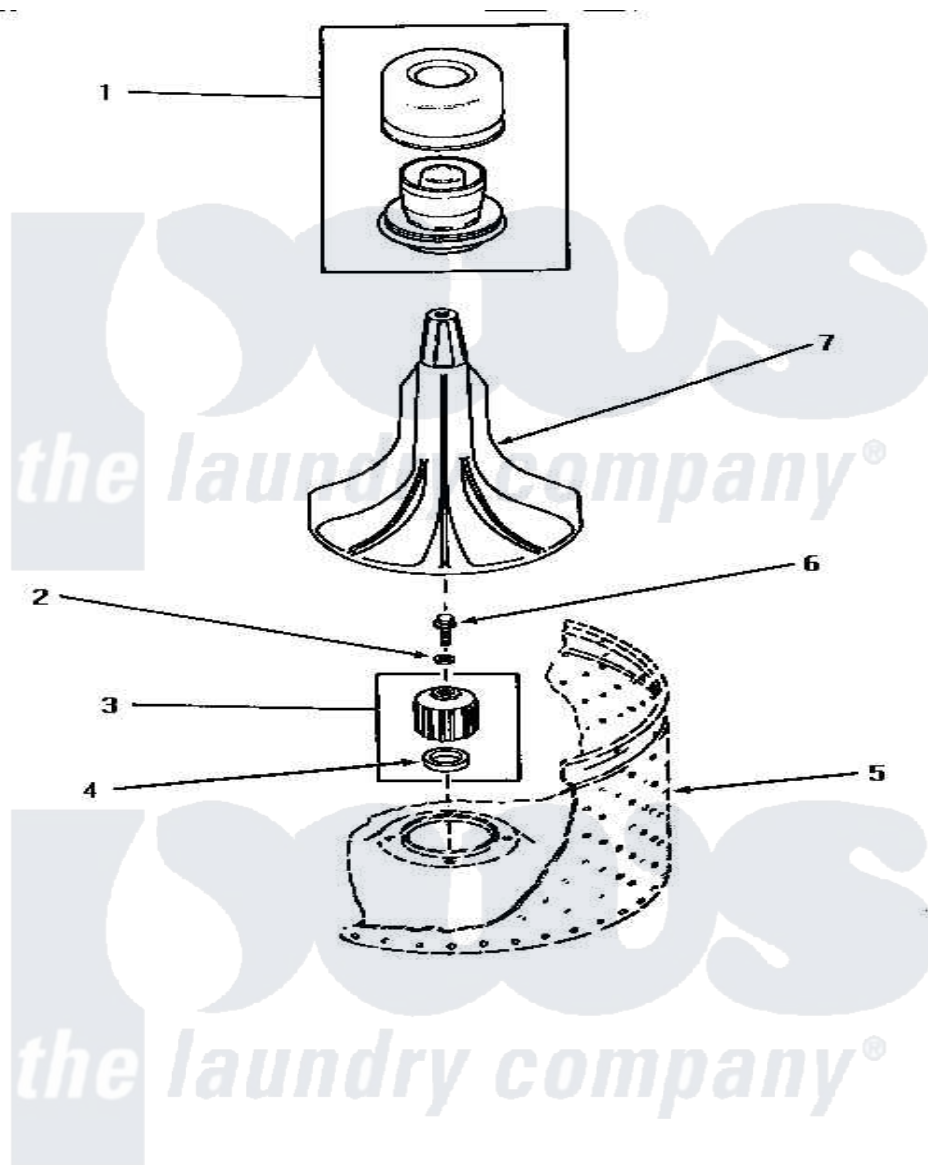

Amana NA6521 03 - AGITATOR, DRIVE BELL & SEAL KIT

AGITATOR, DRIVE BELL AND SEAL KIT

Amana [Residential Amana NA6521 Washer Parts](#) Parts Diagram 03 - AGITATOR, DRIVE BELL & SEAL KIT
 Click on the part number to view part

Item	Original Part Number	Replaced By	Status	Part Description
1	30857	33510		Assembly, Dispenser-Fabric
2	30853		Not Available	SEAL
3	30071P	R9900189		Kit, Drive Bell And Seal
4	Y00000000		Not Available	SEE NOTE SEAL SEAT
5	Y00000000		Not Available	SEE NOTE WASHTUB
6	30852			Screw, No.8-1/4 X 20 X 3/
7	30855	40000501W		Agitator, Flex Vane
NI	442P3	R9900189		Kit, Drive Bell And Seal