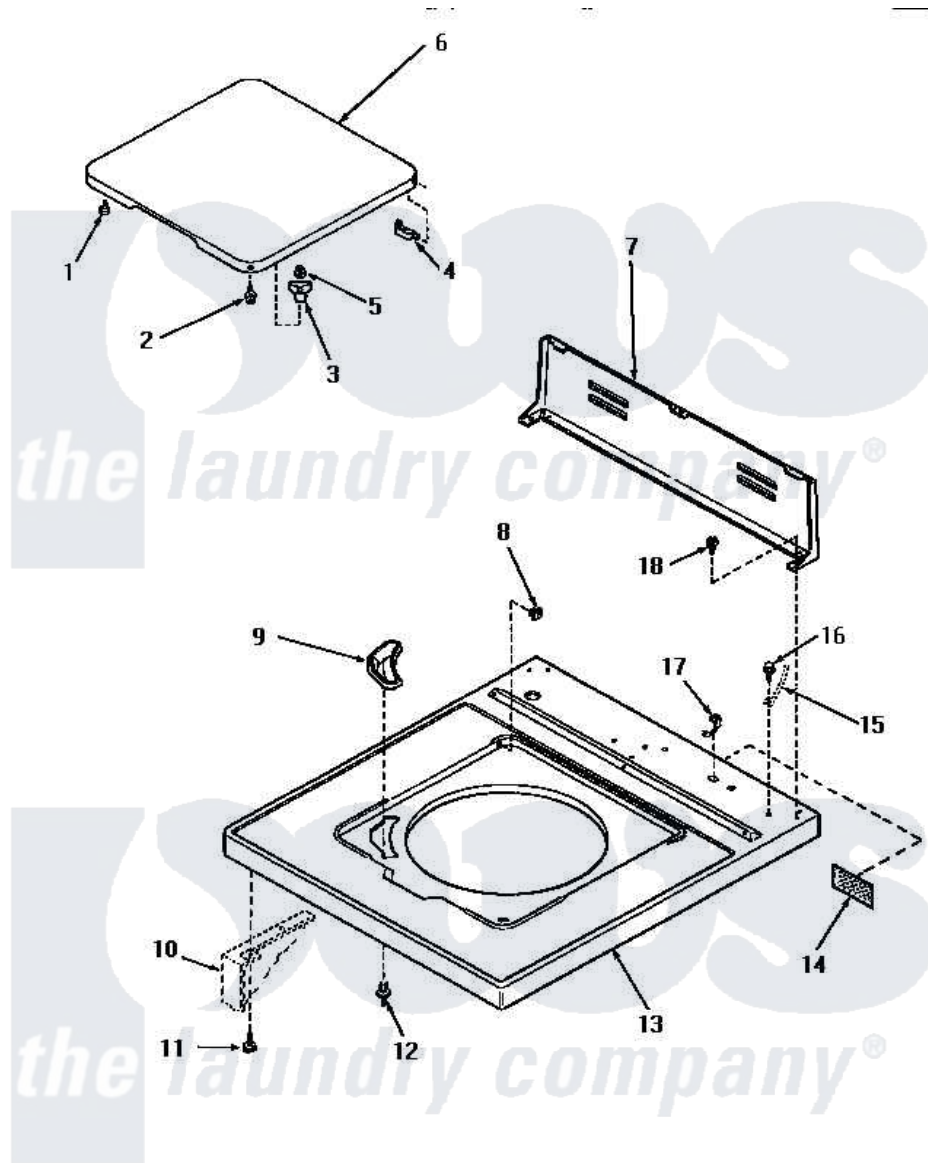

Amana NA6521 05 - CAB TOP/LOADING DR & CTRL HOOD REAR PAN

CABINET TOP, LOADING DOOR AND CONTROL HOOD REAR PANEL

Amana Residential Amana NA6521 Washer Parts Parts Diagram 05 - CAB TOP/LOADING DR & CTRL HOOD REAR PAN

[Click on the part number to view part](#)

Item	Original Part Number	Replaced By	Status	Part Description
1	32507	40038001		Bumper
2	27203		Not Available	ASSY,SCREW & WASHER
3	27149			Catch, Lid Switch
4	27626		Not Available	HINGE,HIDDEN
5	21752			Nut, 8-32 Hex Brilock
6	31315W		Not Available	LOADING DOOR, WHITE
"	31315L		Not Available	LOADING DOOR, ALMOND
"	31315H		Not Available	LOADING DOOR, HARVEST GOLD
7	31230		Not Available	CONTROL HOOD REAR PANEL
8	27625			Bushing
9	32786		Not Available	BLEACH DISPENSER
10	Y00000000		Not Available	SEE NOTE CABINET
11	Y31644	27001200		Screw
12	56534			Barrel, Support

13	32808L	32808LP	Assembly Top And Carton
"	32808H		Not Available
"	32808W	32808WP	CABINET TOP, HARVEST GOLD
14	24903		Not Available
15	Y00000000		Not Available
16	52909		Assembly Top And Carton
17	21903	211881	STICKER,DISCONNECT POW
18	23962	W10116760	SEE NOTE GROUND WIRE, GREEN
			Screw, 10B-16 X 1/2 HeX
			Grommet, Cord Part Not Used-Gas Models Only
			Screw