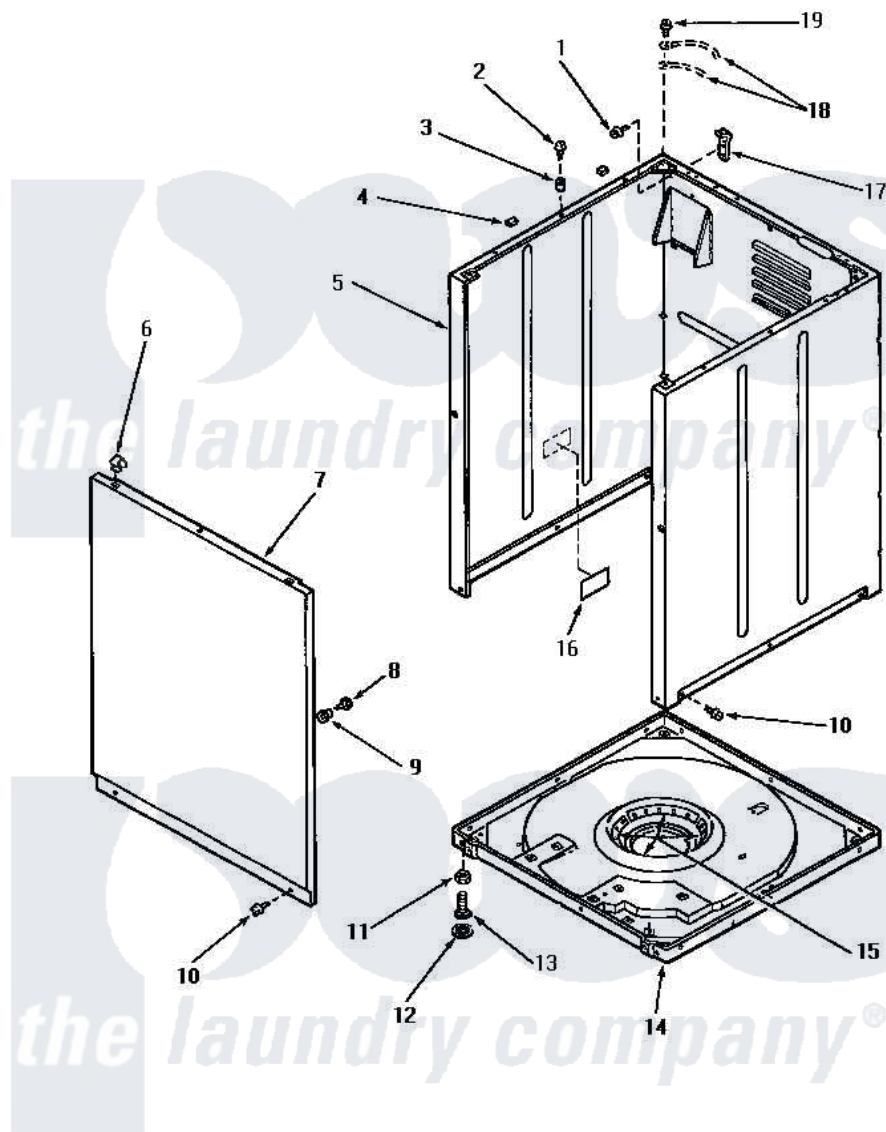

Amana NA6521 06 - FRONT PANEL, CABINET & BASE

FRONT PANEL, CABINET AND BASE

Amana Residential Amana NA6521 Washer Parts Parts Diagram 06 - FRONT PANEL, CABINET & BASE
 Click on the part number to view part

Item	Original Part Number	Replaced By	Status	Part Description
1	51780	3390631		Screw, 10-16 X 3/8
2	56086	Y014874		Screw, Idler Arm And Sleeve
3	56079	505187		Locator, Panel
4	Y56128			Pad, Bumper
5	31669HP		Not Available	REPL BY 34475HP
"	31669WP	38612WP		Kit-Service
"	31669LP	38612LP		Kit Service Cabinet
6	28835	22001650		Fastener, Spring
7	32708H		Not Available	PANEL,FRONT
"	32708L	32708LP		Panel, Front
"	32708W	32708WP		Panel Front
8	32671	Y014874		Screw, Idler Arm And Sleeve
9	28102			Locator, Panel
10	27196	27001200		Screw
11	28199		Not Available	LOCKNUT
12	21749	40016001		Foot, Rubber

13	20409	22003428	Leg, Adjustable
14	31653P		Assembly, Base-Complete-G90
15	434P3	Not Available	KIT, SNUBBER PAD
16	33285	Not Available	TAPE, 1 INCH SQUARE, DBL
17	Y27103		Hinge, Hold-Down Lug
18	Y00000000	Not Available	SEE NOTE GROUND WIRES -- (GREEN)
19	56392	Not Available	SCREW, 8-18 X 3/8 TAPPI
NI	26594P		Grease, Silicone - 2 Oz Tube