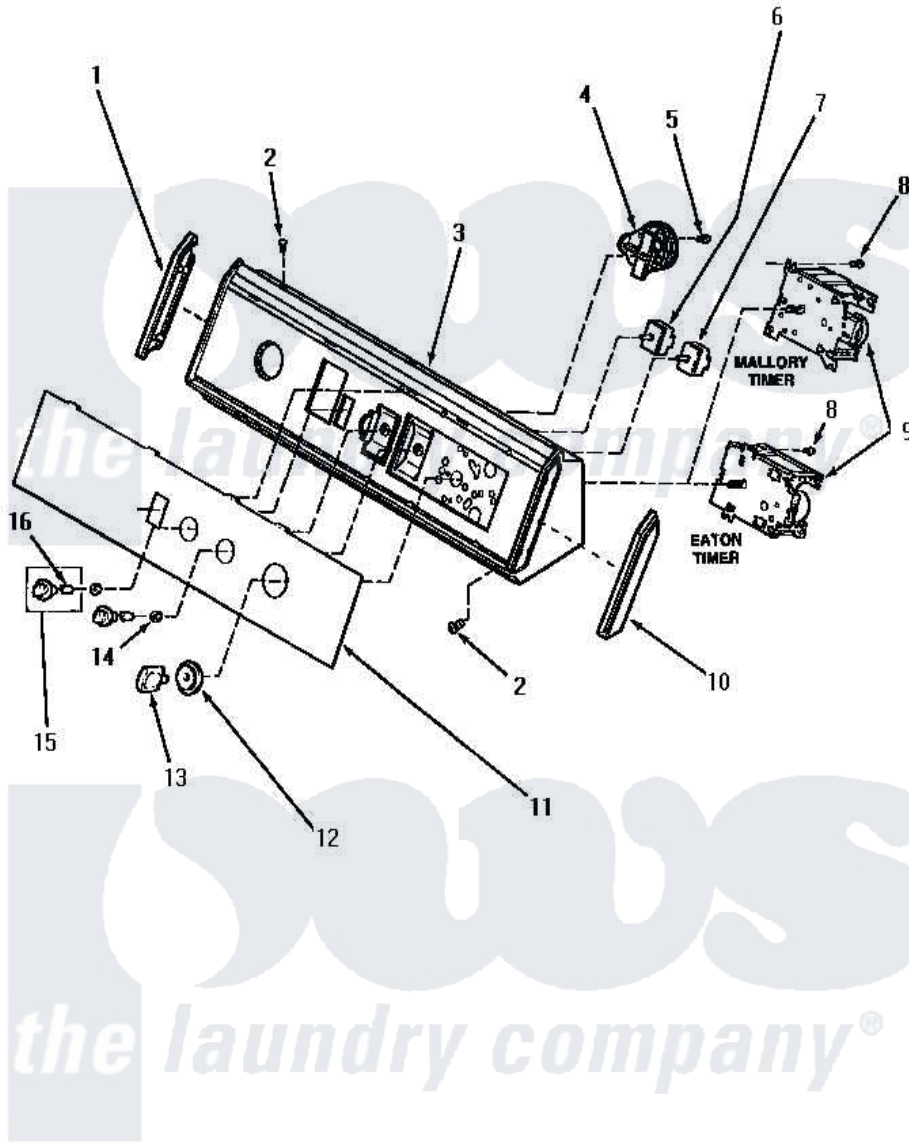

Amana NA6521 07 - GRAPHIC PANEL, CONTROL HOOD & CONTROLS

GRAPHIC PANEL, CONTROL HOOD AND CONTROLS

Amana [Residential Amana NA6521 Washer Parts](#) Parts Diagram 07 - GRAPHIC PANEL, CONTROL HOOD & CONTROLS

[Click on the part number to view part](#)

Item	Original Part Number	Replaced By	Status	Part Description
"	NOTE:		Not Available	SIPHON BREAK KIT MUST BE INSTALLED IN DRAIN HOSE IF THE DRAIN RECEPTACLE IS LOWER THAN THE CABINET TOP OF THE WASHER.
1	31249		Not Available	CAP,END-L.H.-CHROME
2	31752		Not Available	SCREW,No.8ABX3/4 POZIDRI
3	32404			Assembly, Hood And Mtg Plate
4	31116		Not Available	No Longer Available
5	31260			Screw, No.8 X 3/8 Ind H
6	24392		Not Available	SWITCH TEMP
7	27500		Not Available	SWITCH,SPEED SELECTOR
8	23962	W10116760		Screw
9	32228	32228P		Timer 5 Cycle Package
10	31248			Cap, End-RH-Chrome

11	32226	Not Available	PANEL, GRAPHIC
12	31279		Assembly, Timer Skirt And Ring
13	31281		Assembly, Knob-Timer-Black
14	57584	Not Available	NUT
15	31286	Not Available	ASSY, KNOB-ROTARY-BLK/O
16	10519	Not Available	RETAINER