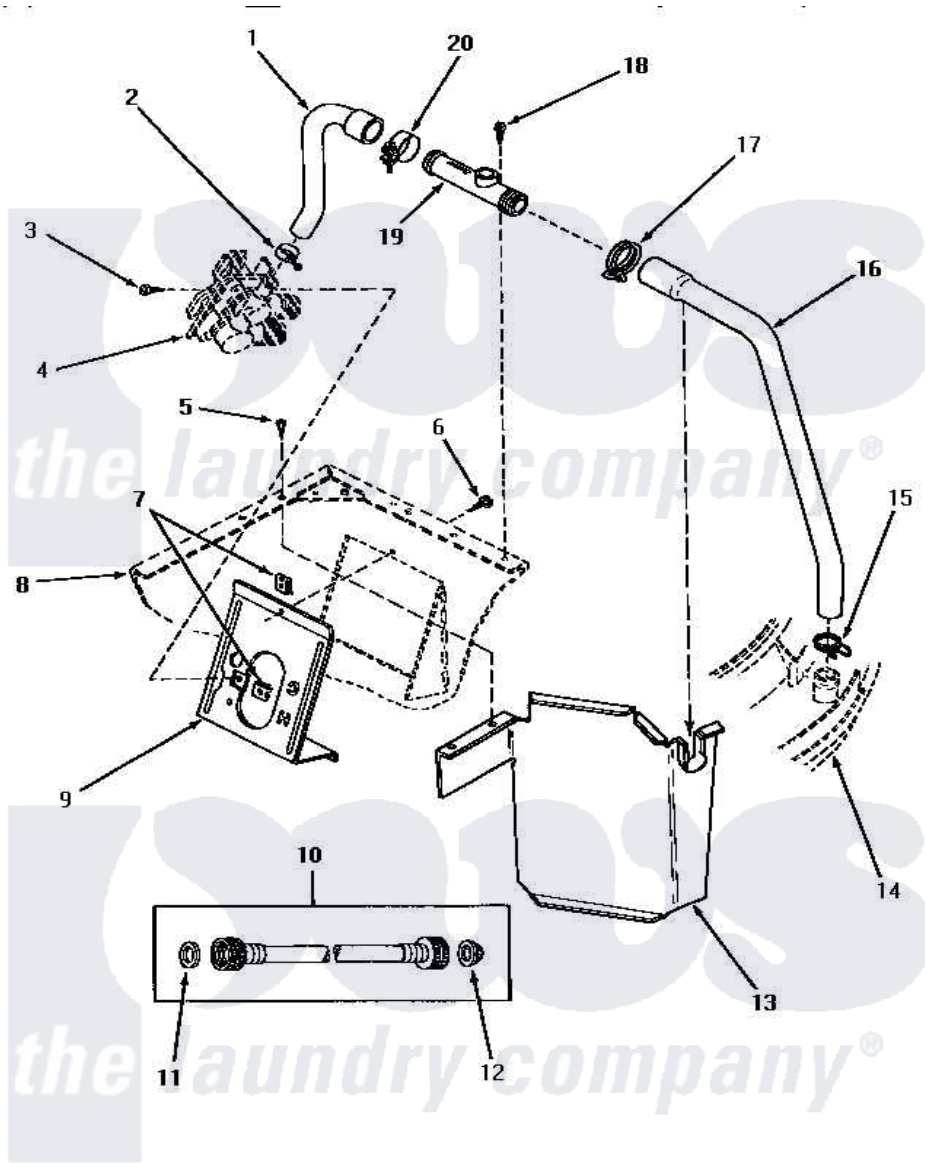

# Amana NA6521 08 - HOSES/BACK FL PREVENTER & VLV BRKT

## INLET HOSE, FILLER HOSE, BACK FLOW PREVENTER AND MIXING VALVE MOUNTING BRACKET

Amana [Residential Amana NA6521 Washer Parts](#) Parts Diagram 08 - HOSES/BACK FL PREVENTER & VLV BRKT  
 Click on the part number to view part

Item	Original Part Number	Replaced By	Status	Part Description
1	<a href="#">27183</a>			Hose, Mixing Valve
2	27643	<a href="#">596669</a>		Clamp, Manifold
3	56392		Not Available	SCREW,8-18 X 3/8 TAPPI
4	Y00000000		Not Available	SEE NOTE MIXING VALVE
5	33316	<a href="#">489464</a>		Screw
6	56392		Not Available	SCREW,8-18 X 3/8 TAPPI
7	<a href="#">54038</a>			NUt, Speed U-Type
8	Y00000000		Not Available	SEE NOTE CABINET
9	32837	<a href="#">39407</a>		Bracket, Valve
10	28330P	<a href="#">202860</a>		Inlet Hose Assembly
11	20290	<a href="#">Y013783</a>		Washer, Inlet Hose
12	28605	<a href="#">22002960</a>		Strainer, Washer Inlet
13	33098		Not Available	ENCLOSURE,MIXING VALVE
14	Y00000000		Not Available	SEE NOTE OUTER TUB COVER
15	<a href="#">29210</a>			Hose Clamp
16	<a href="#">31140</a>			Hose, Water Inlet

17	29176	<a href="#">285655</a>	Clamp, Hose
18	23962	<a href="#">W10116760</a>	Screw
19	27118	<a href="#">34280</a>	Assembly, Backflow Prevento
20	27152	Not Available	CLAMP HOSE