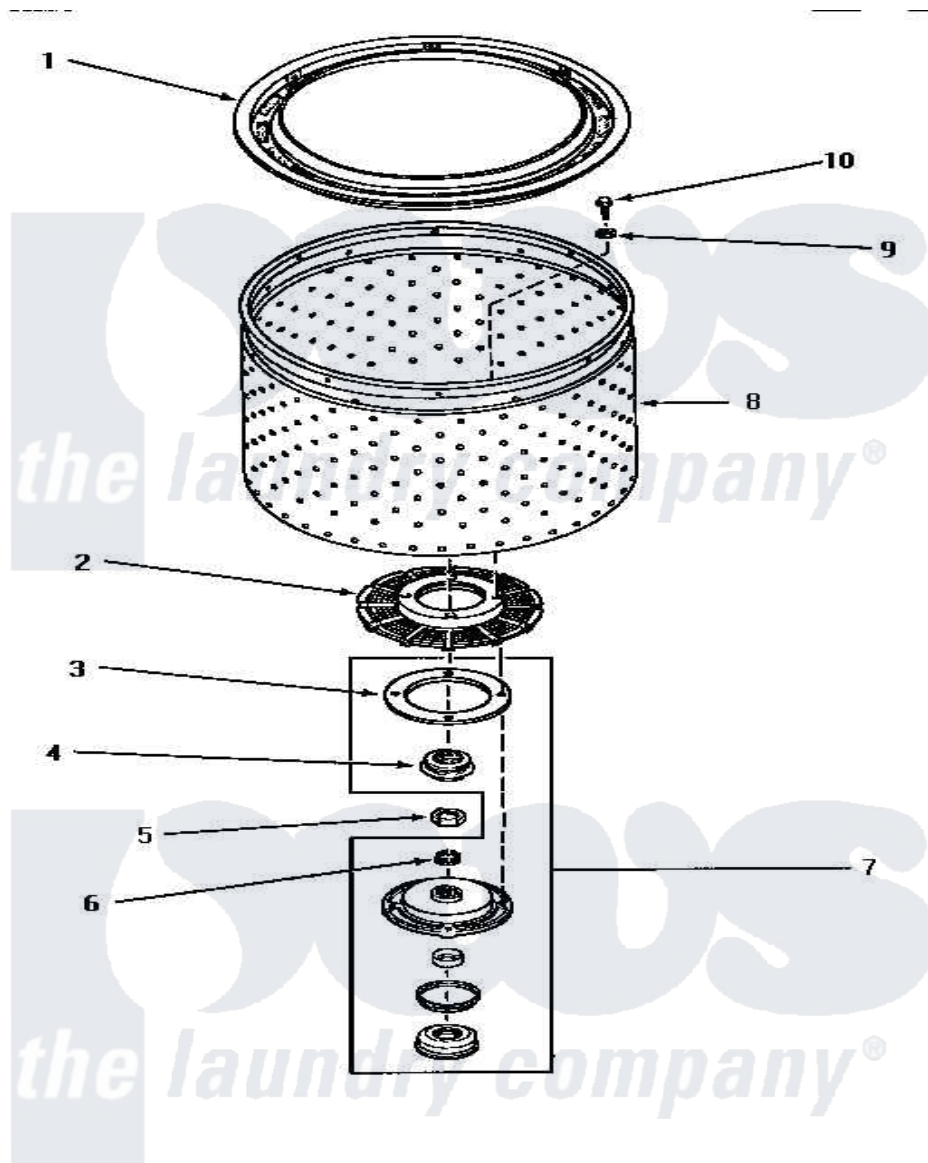

Amana NA6521 09 - LINT FILTER, WASHTUB & HUB

LINT FILTER, WASHTUB AND HUB

Amana Residential Amana NA6521 Washer Parts Parts Diagram 09 - LINT FILTER, WASHTUB & HUB

[Click on the part number to view part](#)

Item	Original Part Number	Replaced By	Status	Part Description
1	30944	33521		Filter Lint/Clothes Guard
2	32998	39371		Filter Lin
3	27125	39122		Gasket, Washtub
4	Y00000000		Not Available	SEE NOTE SEAL HEAD -- (INCLUDED WITH 442P3 KIT)
5	Y29220	40016301		Nut, Lock
6	29728	40008301		Insert, Spline
7	495P3	R9900552		Hub And Seal
8	28138		Not Available	WASHTUB, STAINLESS STEEL
"	29074	39252P		Wash Tub
"	33295	39252P		Wash Tub
"	33245			Washtub, Stainless Steel
9	28094			Gasket
10	27202	W1011678Z		Screw