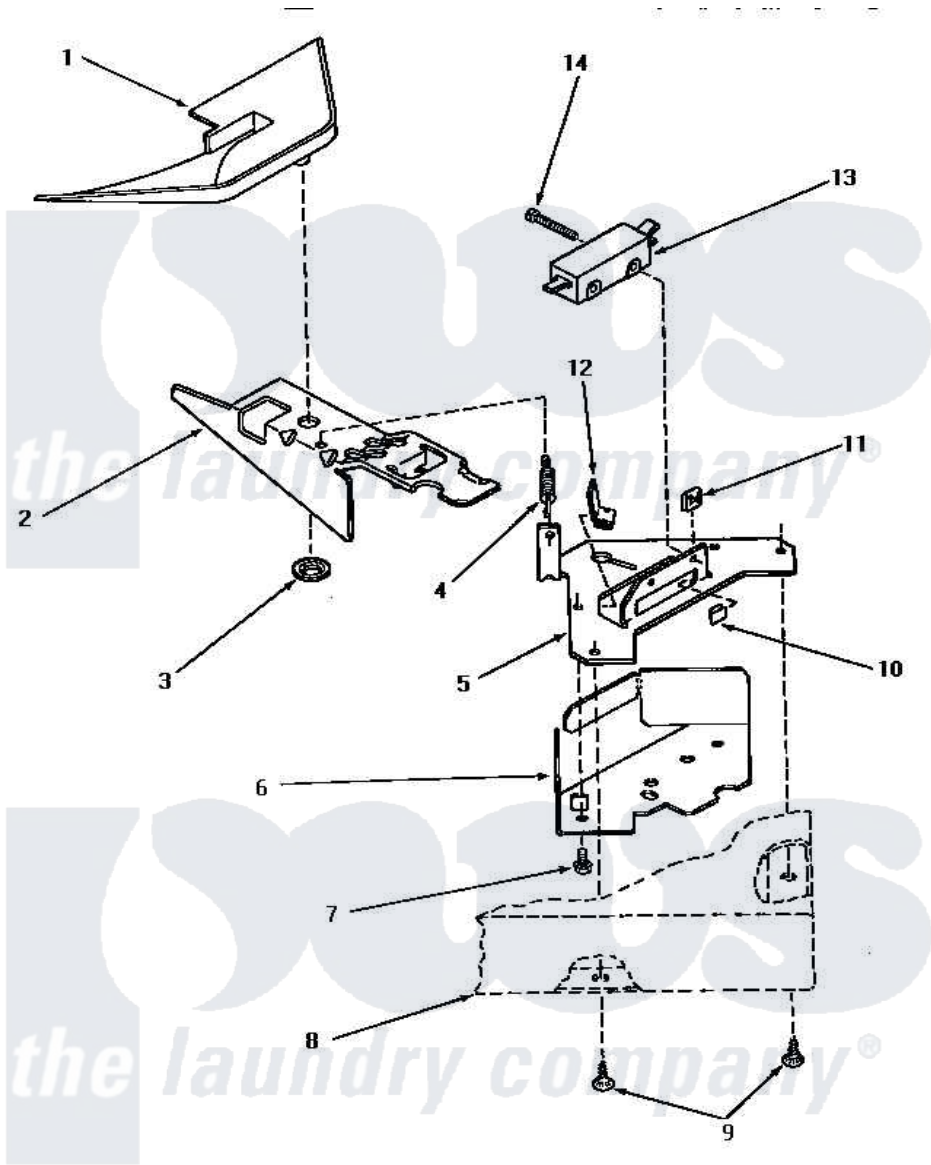

# Amana NA6521 10 - LOADING DOOR SWITCH & BRACKET ASSY

## LOADING DOOR SWITCH AND BRACKET ASSEMBLY

Amana [Residential Amana NA6521 Washer Parts](#) Parts Diagram 10 - LOADING DOOR SWITCH & BRACKET ASSY  
 Click on the part number to view part

Item	Original Part Number	Replaced By	Status	Part Description
1	29042		Not Available	SHIELD,LID SWITCH
2	<a href="#">27602</a>			Lever, Out-Of-Bal Switch
3	<a href="#">29043</a>			Nut, Push
4	<a href="#">27603</a>			Spring, Switch Lever
5	27250		Not Available	BRACKET,OUT-OF-BAL SWI
6	33086		Not Available	ENCLOSURE,LID SWITCH
7	23222	<a href="#">3177991</a>		Screw
8	Y00000000		Not Available	SEE NOTE CABINET TOP
9	<a href="#">28193</a>			Screw, 8-1/2 Tapping W/
10	<a href="#">27610</a>			Clip, U
11	27248		Not Available	NUT,SPEED U-TYPE
12	<a href="#">Y27837</a>			Clip, Speed-"U" Type
13	27249		Not Available	SWITCH
14	Q6516		Not Available	SCREW,6-32 X 1 ROUND H