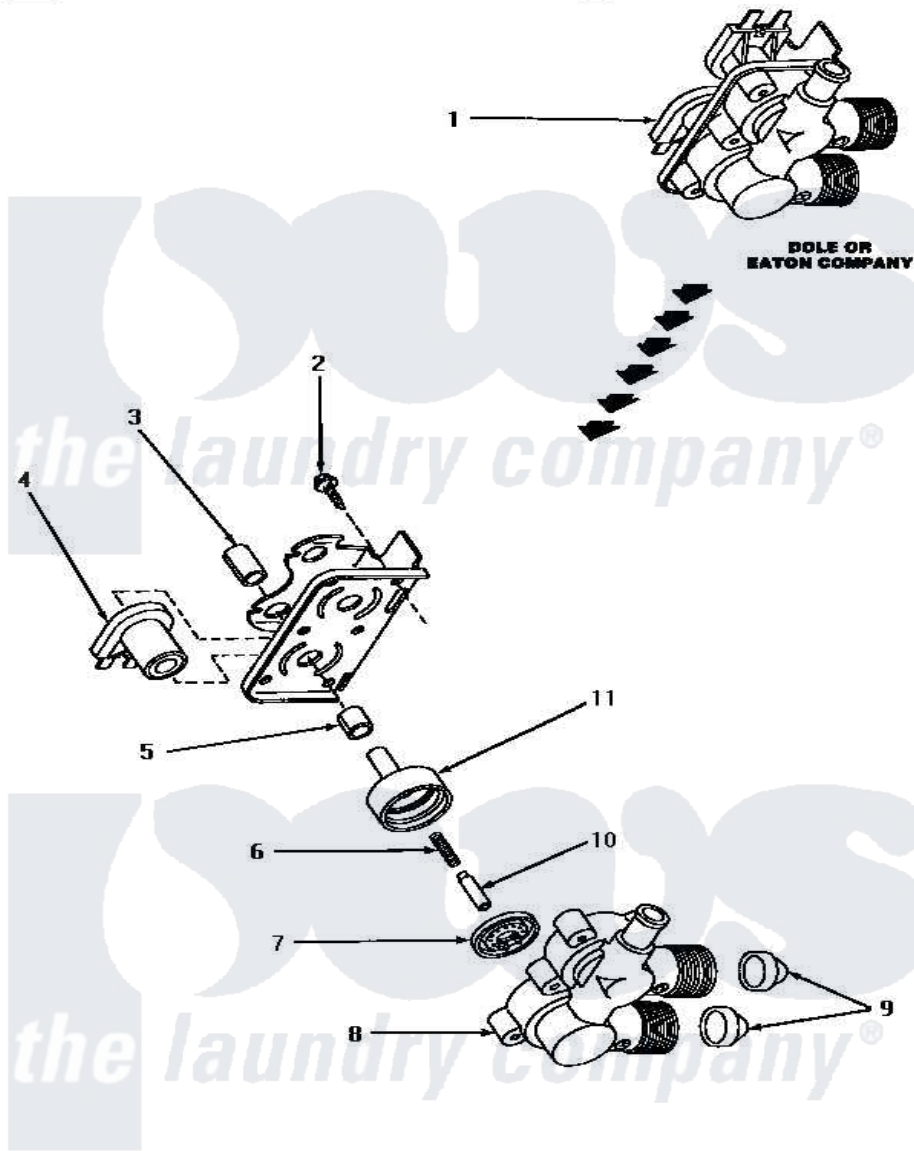

Amana NA6521 11 - MIXING VALVE ASSY

**MIXING VALVE ASSEMBLY
(Dole or Eaton Company)**

Amana [Residential Amana NA6521 Washer Parts](#) Parts Diagram 11 - MIXING VALVE ASSY
[Click on the part number to view part](#)

Item	Original Part Number	Replaced By	Status	Part Description
1	27156	33930		Valve, Mixing
2	25817C		Not Available	SCREW
3	24128		Not Available	SLEEVE, LONG
4	24126	33930		Valve, Mixing
5	24129		Not Available	SLEEVE, SHORT
6	24131		Not Available	SPRING
7	24134		Not Available	DIAPHRAGM
8	Y24159	33930		Valve, Mixing
9	24122	22002960		Strainer, Washer Inlet
10	24132		Not Available	ARMATURE
11	24130			Guide, Armature