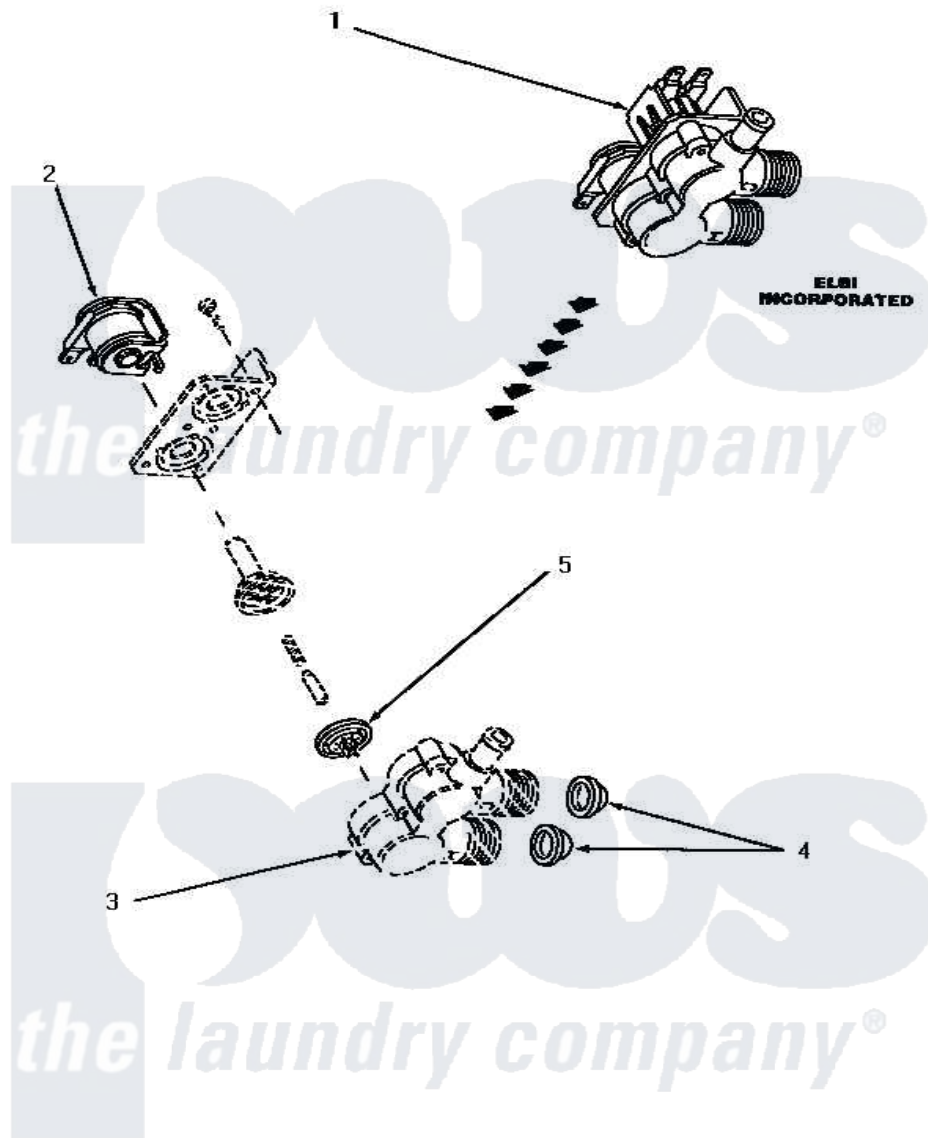

# Amana NA6521 12 - MIXING VALVE ASSY

## MIXING VALVE ASSEMBLY (Elbi Incorporated)

Amana [Residential Amana NA6521 Washer Parts](#) Parts Diagram 12 - MIXING VALVE ASSY  
 Click on the part number to view part

Item	Original Part Number	Replaced By	Status	Part Description
1	27156	<a href="#">33930</a>		Valve, Mixing
2	33084		Not Available	SOLENOID, MIXING VALVE
3	Y00000000		Not Available	SEE NOTE VALVE BODY -- (RED)
4	24122	<a href="#">22002960</a>		Strainer, Washer Inlet
5	33079		Not Available	DIAPHRAM, MIXING VALVE-