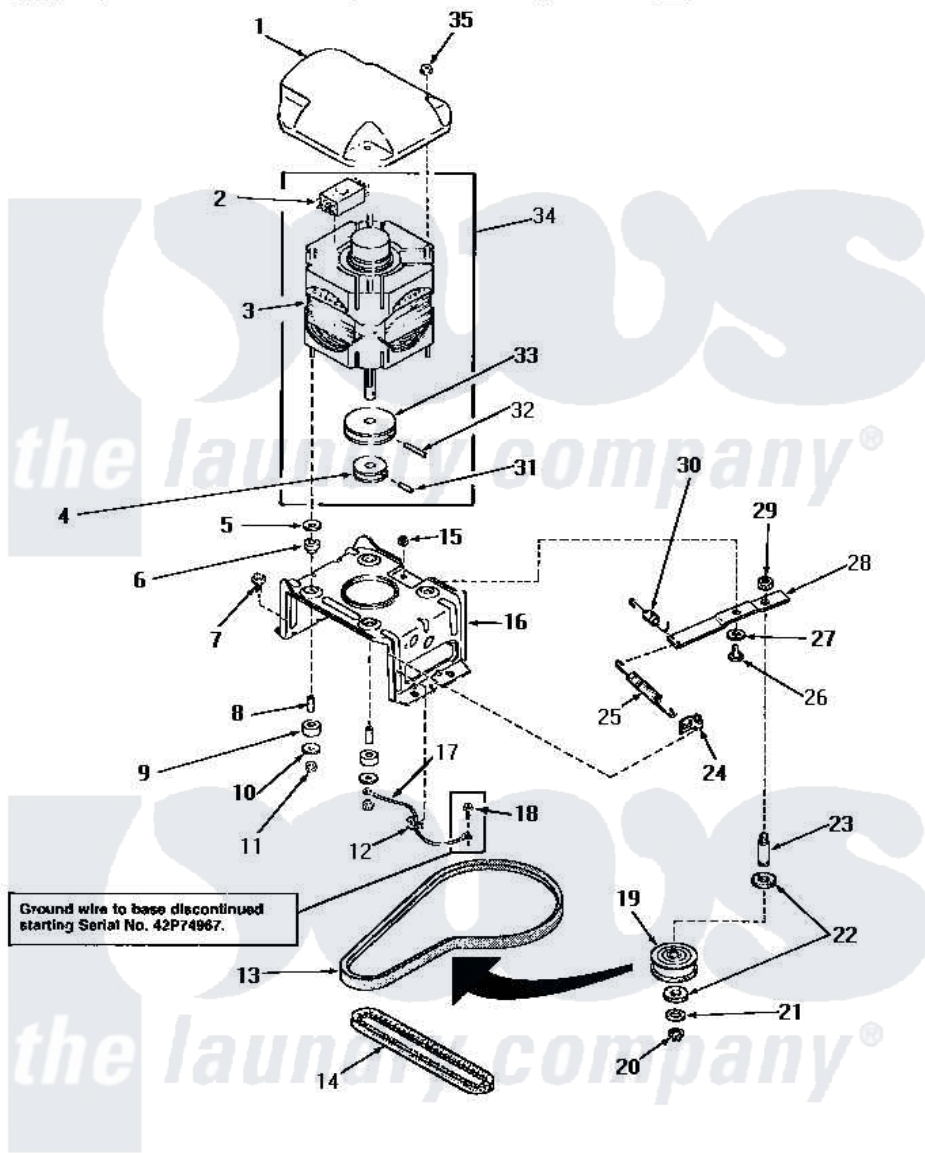

Amana NA6521 13 - MOTOR, MTG BRACKET, BELTS & IDLER ASSY

MOTOR, MOUNTING BRACKET, BELTS AND IDLER ASSEMBLY

Amana [Residential Amana NA6521 Washer Parts](#) Parts Diagram 13 - MOTOR, MTG BRACKET, BELTS & IDLER ASSY
 Click on the part number to view part

Item	Original Part Number	Replaced By	Status	Part Description
1	27136			Shield, Motor
2	30895A	30895AP		Switch Motor-W/Instr
"	24139		Not Available	SWITCH,MOTOR
3	30895	27179P		Motor-Drve
4	Y27104		Not Available	PULLEY,MOTOR
5	03888		Not Available	WASHER
6	01952A			Mounting, Rubber
7	Y31645	27001200		Screw
8	27181		Not Available	SPACER,MOTOR
9	01953		Not Available	WASHER,LOWER MOTOR MOU
10	03888		Not Available	WASHER
11	23604			Nut, Hex 10-32 Lock
12	Y00161	B5733302		Clip, Ground
13	28808			Belt, Agitate And Spin
14	27155			Belt, Pump
15	52566	27001225		Nut, Jam Mid Lock 1/4-20

16	28791		Bracket, Motor Mount
17	Y00000000	Not Available	SEE NOTE GROUND WIRE, GREEN
18	26592	Not Available	HEX HEAD SCREW
19	28800	Not Available	WHEEL, IDLER
20	23748		Ring, Retaining
21	52549		Washer, 501 ID X3/4 Odx
22	Y29443		Washer, Felt
23	28802		Shaft, Idler
24	28849		Clip, Spring
25	28807	37366	Spring, Idler
26	27229	40038901	Screw, 1/4-20
27	81392	40054701	Washer
28	31054	40041002	Lever, Idler
29	28803	2221070	Clamp, Nylon
30	30620	Not Available	SPRING, IDLER LEVER HEL
31	10416		Pin, Roll
32	23750		Pin, Roll
33	27171	Not Available	PULLEY, MOTOR
34	27179	27179P	Motor-Drive
35	27201		Locknut
NI	20605	Not Available	LUBE, HI TEMPERATURE-56
"	258P3	Not Available	KIT, CAPACITOR