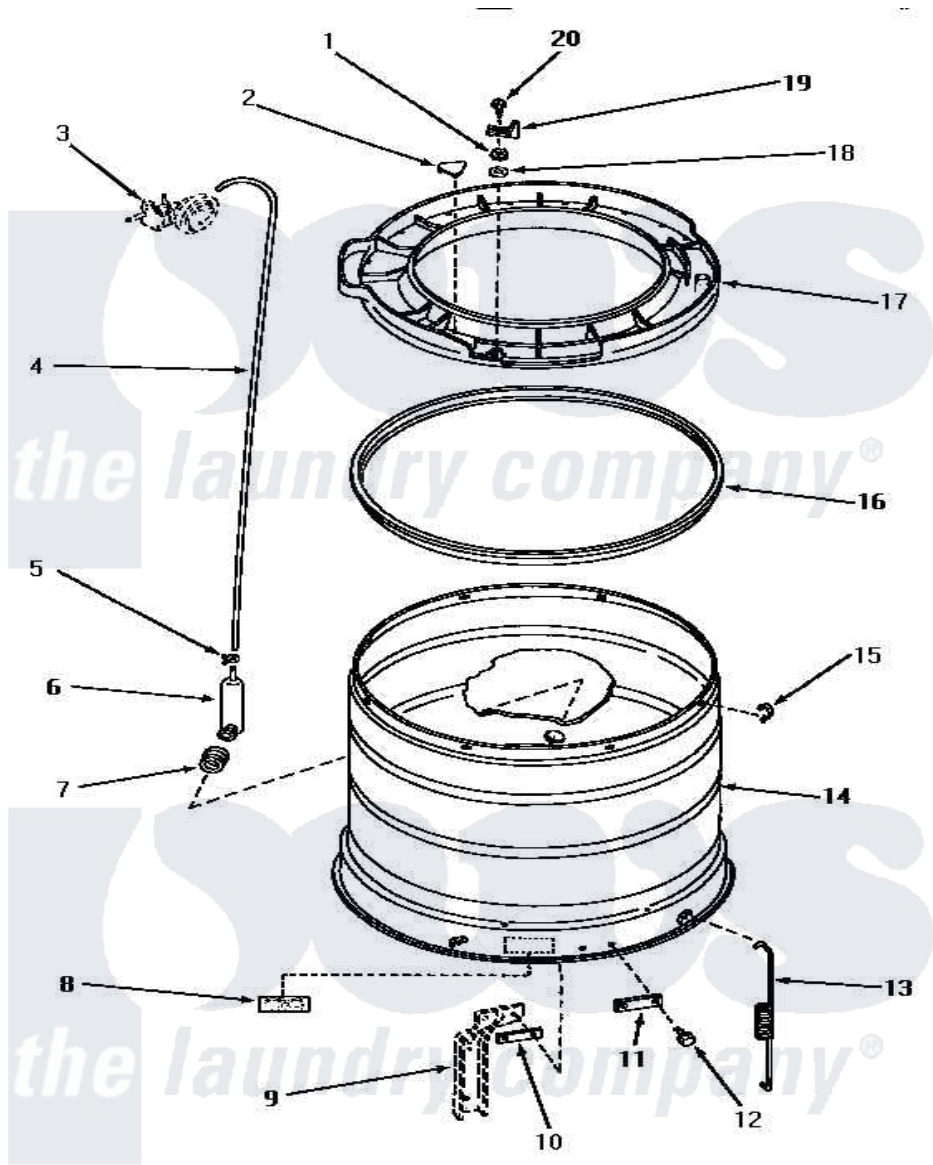

# Amana NA6521 14 - OUTER TUB, COVER & PRESSURE HOSE

## OUTER TUB, COVER AND PRESSURE HOSE

Amana [Residential Amana NA6521 Washer Parts](#) Parts Diagram 14 - OUTER TUB, COVER & PRESSURE HOSE  
 Click on the part number to view part

Item	Original Part Number	Replaced By	Status	Part Description
1	<a href="#">03815</a>			Lockwasher, No.10 Ext Shk
2	29901		Not Available	PLUG,SNAP-IN-OUTER TUB
3	Y00000000		Not Available	SEE NOTE PRESSURE SWITCH
4	29213	<a href="#">39125</a>		Tubing 31
5	Y22294	<a href="#">596669</a>		Clamp, Manifold
6	30243	<a href="#">40008501</a>		Assembly, Pressure Bulb
7	29175	<a href="#">40037801</a>		Grommet
8	Y27195		Not Available	STICKER
9	Y00000000		Not Available	SEE NOTE SUPPORT LEG
10	<a href="#">27927</a>			Plate, Leg .032
11	<a href="#">27926</a>			Plate, Leg .063
12	27205	<a href="#">40128701</a>		Screw, 5/16-18 X .50
13	<a href="#">27239</a>			Spring, Leg
14	30508		Not Available	TUB,OUTER
"	30509		Not Available	OUTER TUB
15	Y27017		Not Available	CLIP,SPRING

16	<a href="#">27184</a>		Gasket, Tub Cover
17	31141	<a href="#">31153</a>	Cover Outer Tub
18	23425	Not Available	WASHER,7/32IDX7/16ODX.
19	<a href="#">27247</a>		Trigger, Out-Of-Bal Swi
20	27523	Not Available	SCREW