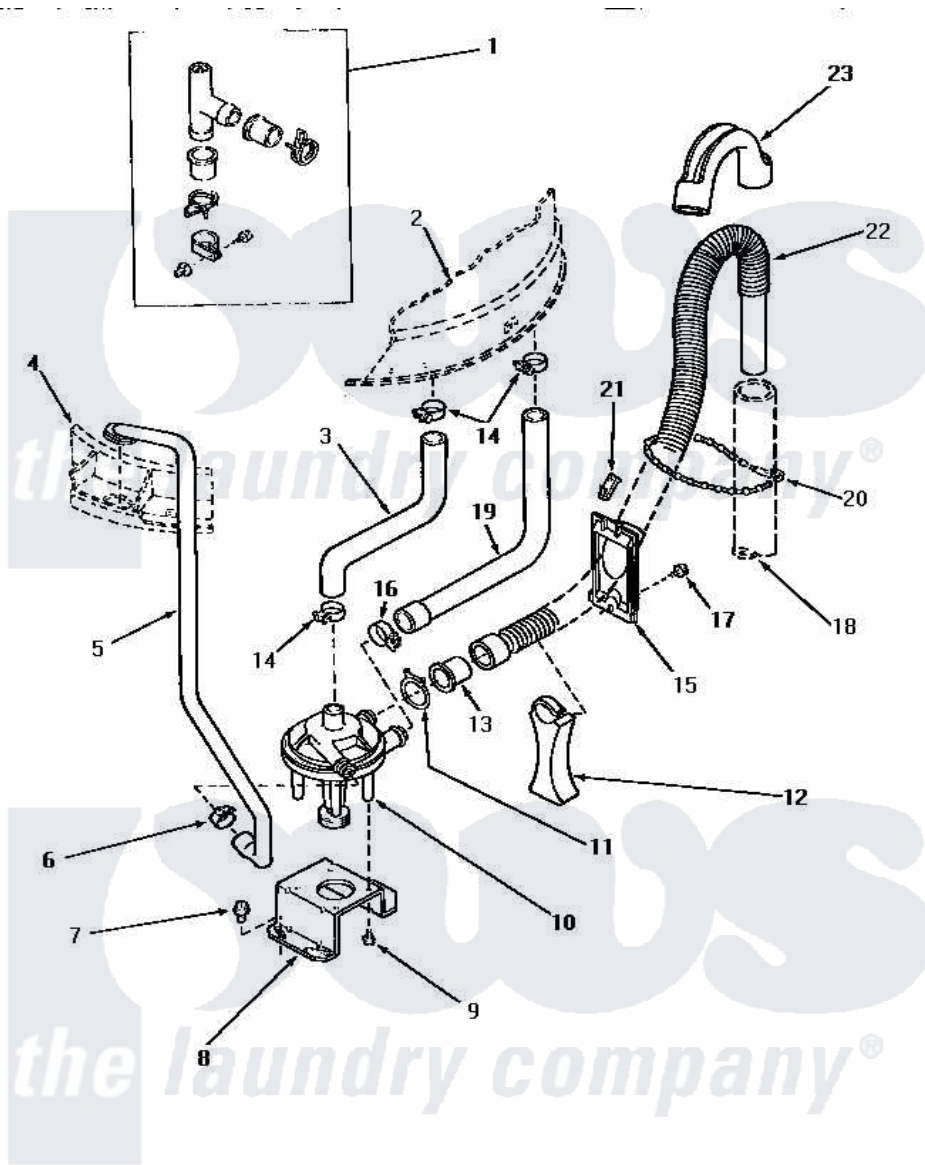

Amana NA6521 16 - PUMP ASSY/BRKT/HOSES & SIPHON BREAK KIT

PUMP ASSEMBLY, BRACKET, HOSES AND SIPHON BREAK KIT

Amana [Residential Amana NA6521 Washer Parts](#) Parts Diagram 16 - PUMP ASSY/BRKT/HOSES & SIPHON BREAK KIT

[Click on the part number to view part](#)

Item	Original Part Number	Replaced By	Status	Part Description
1	386P3	76660		Break-Sphn
2	Y00000000		Not Available	SEE NOTE OUTER TUB
3	27159		Not Available	HOSE,TUB TO PUMP
4	Y00000000		Not Available	SEE NOTE OUTER TUB COVER
5	27232		Not Available	HOSE
6	27644	285655		Clamp, Hose
7	Y31645	27001200		Screw
8	27105			Bracket, Pump Mounting
9	31098			Screw, 10-10 5/8 Unslot
10	31968			Assembly, Pump NA
"	31969			Assembly, Pump NA
11	29172		Not Available	CLAMP,HOSE
12	29284			Stand, Hose
13	29143		Not Available	HOSE,ADAPTER
14	32616		Not Available	(CLAMP HOSE)

15	29131		Not Available	RETAINER,DIRECTIONAL
16	27153	285655		Clamp, Hose
17	30676	27001200		Screw
18	Y00000000		Not Available	SEE NOTE STANDPIPE
19	27160		Not Available	HOSE,TUB TO PUMP-DRAIN
20	33489	8539404		Tie-Wire
21	29936		Not Available	HOSE RETAINER CLIP
22	29142	39952		Hose- Drai
23	29144	22003814		Retainer, Drain Hose
NI	406P3	451P3		Kit Drain Extension