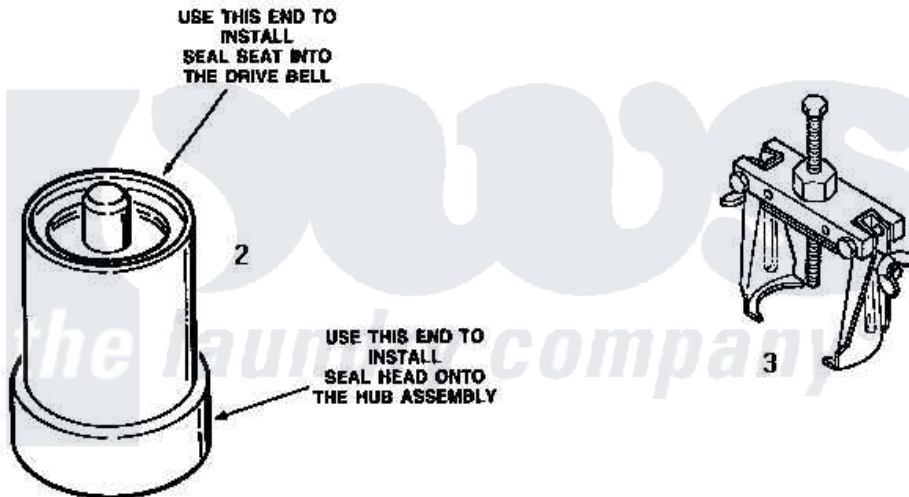

*the laundry company*<sup>®</sup>

Amana [Residential Amana NA6521 Washer Parts](#) Parts Diagram 18 - SPECIAL TOOLS  
 Click on the part number to view part

Item	Original Part Number	Replaced By	Status	Part Description
1	<a href="#">254P4P</a>			Agitator Hooks
2	255P4		Not Available	TOOL,SEAL INSTALLING
3	253P4	<a href="#">294P4</a>		Bell Tool