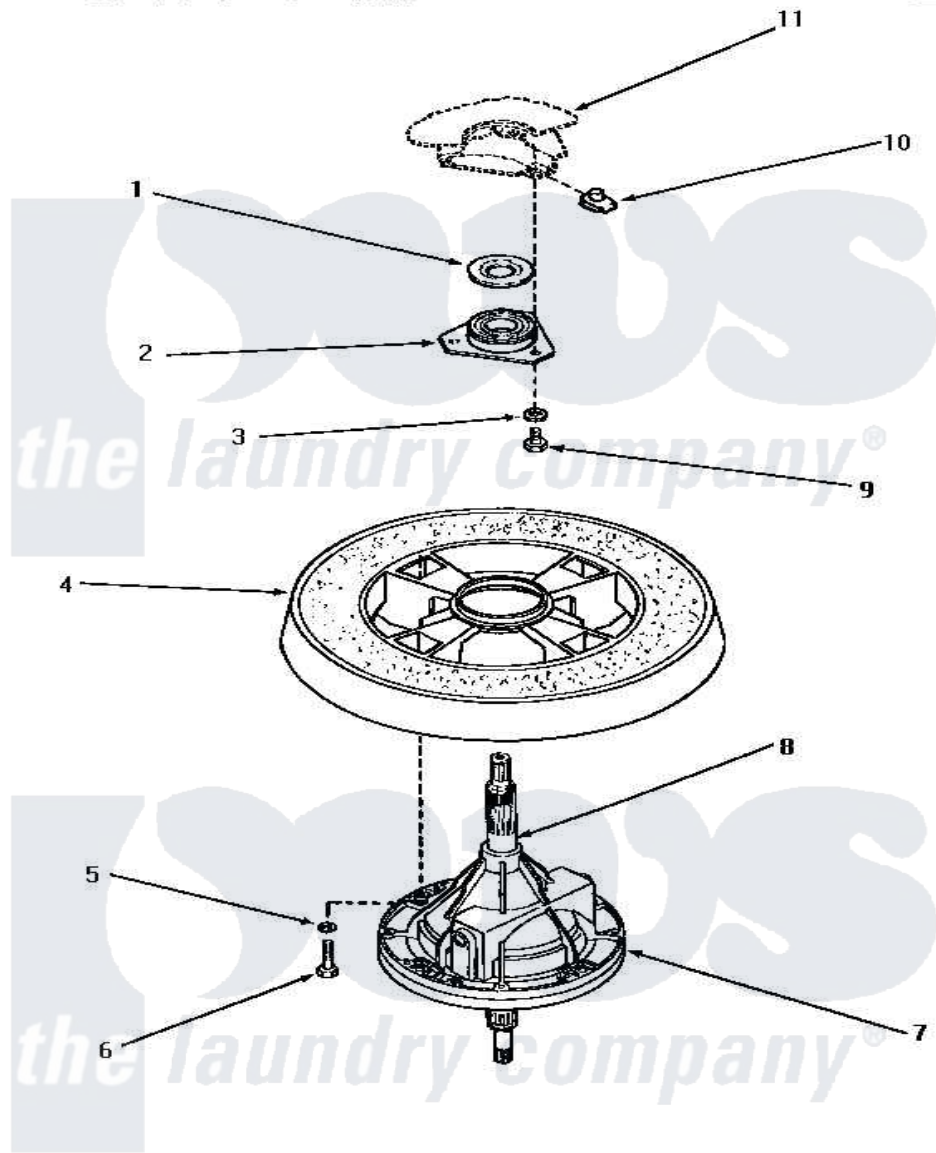

Amana NA6521 19 - TRANSMISSION ASSY & BALANCE RING

TRANSMISSION ASSEMBLY AND BALANCE RING

Amana [Residential Amana NA6521 Washer Parts](#) Parts Diagram 19 - TRANSMISSION ASSY & BALANCE RING
 Click on the part number to view part

Item	Original Part Number	Replaced By	Status	Part Description
1	27187			Flinger
2	27182	40004201P		Main Bearing Assembly
3	04366			Lockwasher, 5/16intshkp
4	Y29117		Not Available	ASSY, BALANCE RING-COMPL
5	02431			Lockwasher, 1/4 Ext Shk
6	27200		Not Available	CAP SCREW
7	33227	33227P		Assembly- Tran
8	27604P			Never-Seeze 1 Oz Tube
9	01355		Not Available	SCREW
10	27222			Nut, Retainer 5/16-18
11	Y00000000		Not Available	SEE NOTE OUTER TUB