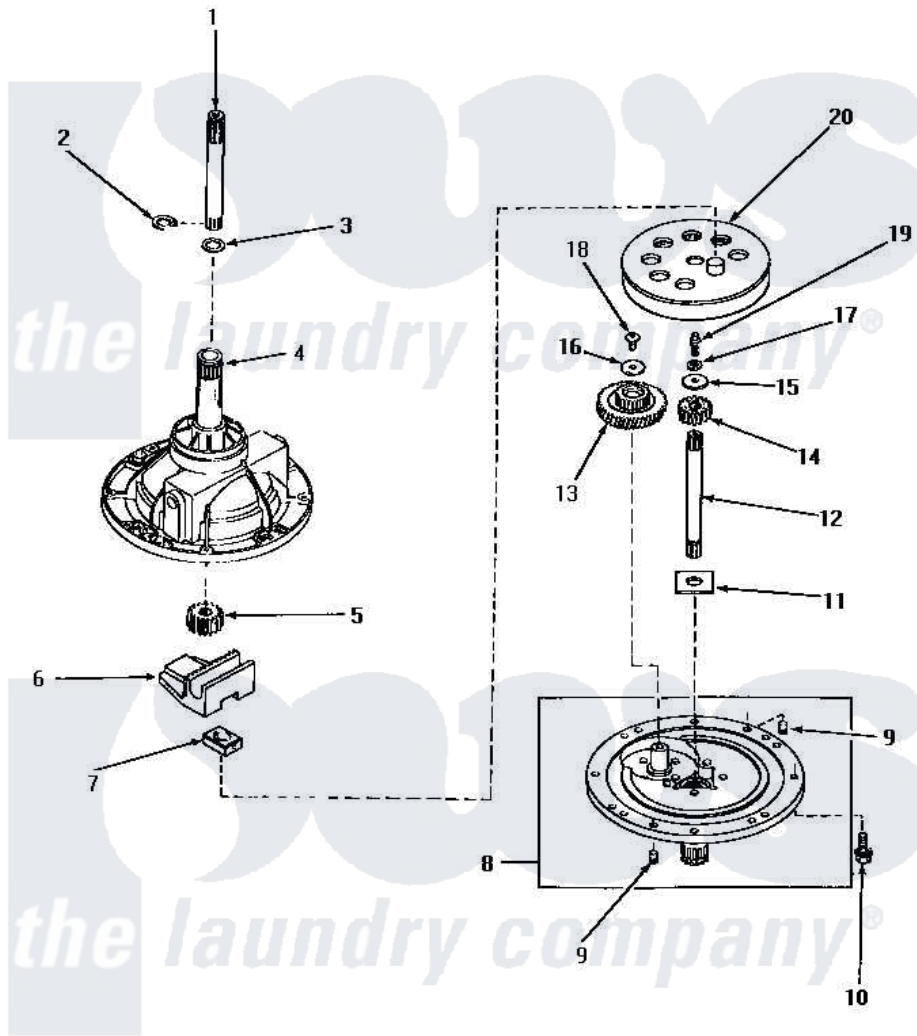

# Amana NA6522 01 - 30978 TRANSMISSION ASSY COMPONENTS

## COMPONENTS FOR 30978 TRANSMISSION ASSEMBLY

Amana [Residential Amana NA6522 Washer Parts](#) Parts Diagram 01 - 30978 TRANSMISSION ASSY COMPONENTS

[Click on the part number to view part](#)

Item	Original Part Number	Replaced By	Status	Part Description
1	29134	<a href="#">Y36570</a>		Shaft, Output
2	<a href="#">27197</a>			Ring, Retaining
3	20212	<a href="#">35092</a>		Washer, 3628id X 1.00 X .056
4	30037		Not Available	ASSY, TRANSMISSION CASExREPLACE
5	<a href="#">27003</a>			Pinion, Agitator
6	<a href="#">Y31526</a>			Rack
7	<a href="#">26493</a>			Slide
8	30945		Not Available	ASSY, TRANSMISSION COVExREPLACE
9	<a href="#">27172</a>			Pin, Dowel
10	31709		Not Available	SCREW, 1/4-20X1 HX SER/
11	<a href="#">27016</a>			Washer
12	27081	<a href="#">27081P</a>		Shaft Input Package
13	<a href="#">29161</a>			Gear, Reduction
14	<a href="#">Y29160</a>			Pinion, Drive
15	26509	<a href="#">40041501</a>		Washer

16	29260	Not Available	WASHER
17	<a href="#">21456</a>		Lockwasher, 1/4 Intshkp
18	<a href="#">29273</a>		Screw, 1/4-20 X 3/8
19	27030	Not Available	SCREW, 1/4-20 SPECIAL
20	<a href="#">26577</a>		Assembly, Gear And Stud
NI	28434P	Not Available	LOCTITE
"	<a href="#">27243P</a>		Oil, CW Transmission F-