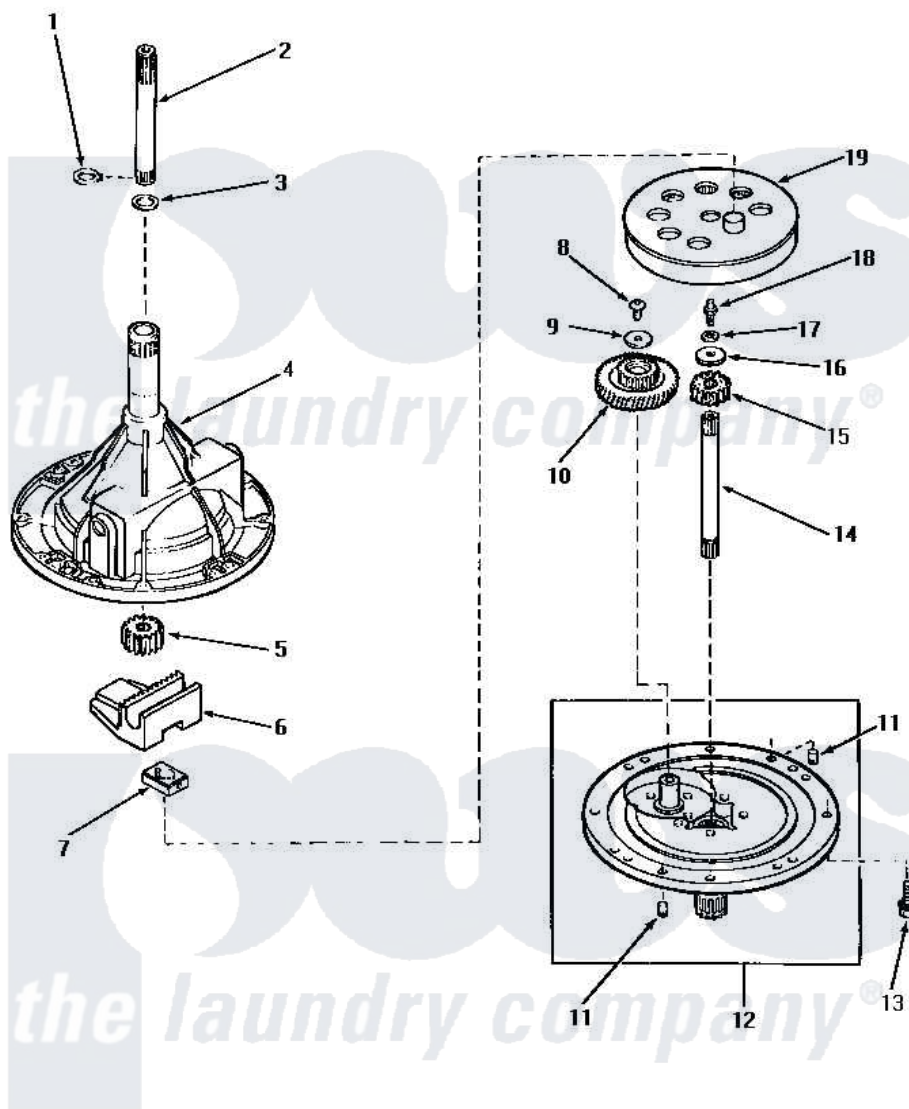

# Amana NA6522 02 - 33227 TRANSMISSION ASSY COMPONENTS

## COMPONENTS FOR 33227 TRANSMISSION ASSEMBLY

Amana [Residential Amana NA6522 Washer Parts](#) Parts Diagram 02 - 33227 TRANSMISSION ASSY COMPONENTS

[Click on the part number to view part](#)

Item	Original Part Number	Replaced By	Status	Part Description
1	<a href="#">27197</a>			Ring, Retaining
2	29134	<a href="#">Y36570</a>		Shaft, Output
3	20212	<a href="#">35092</a>		Washer, 3628id X 1.00 X .056
4	33223		Not Available	ASSY, TRANSMISSION CASE
5	<a href="#">27003</a>			Pinion, Agitator
6	<a href="#">Y31526</a>			Rack
7	<a href="#">26493</a>			Slide
8	<a href="#">29273</a>			Screw, 1/4-20 X 3/8
9	29260		Not Available	WASHER
10	<a href="#">29161</a>			Gear, Reduction
11	<a href="#">27172</a>			Pin, Dowel
12	33214		Not Available	TRANSMISSION COVER ASSEMBLY
13	32814		Not Available	SCREW, 1/4-20X7/8 SERRA
14	27081	<a href="#">27081P</a>		Shaft Input Package
15	<a href="#">Y29160</a>			Pinion, Drive
16	26509	<a href="#">40041501</a>		Washer

17	<a href="#">21456</a>		Lockwasher, 1/4 Intshkp
18	27030	Not Available	SCREW, 1/4-20 SPECIAL
19	<a href="#">26577</a>		Assembly, Gear And Stud
NI	<a href="#">27243P</a>		Oil, CW Transmission F-
"	28434P	Not Available	LOCTITE