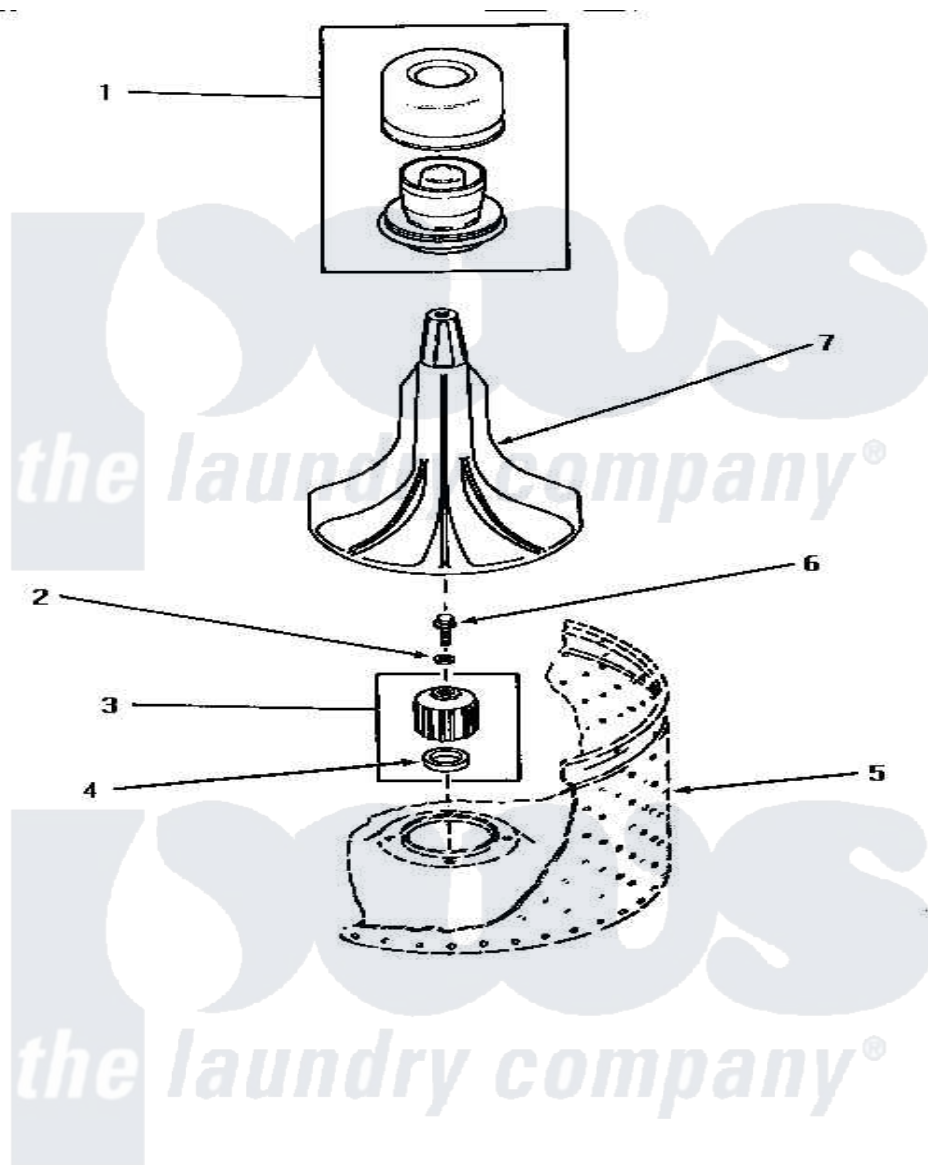

# Amana NA6522 03 - AGITATOR, DRIVE BELL & SEAL KIT

## AGITATOR, DRIVE BELL AND SEAL KIT

Amana [Residential Amana NA6522 Washer Parts](#) Parts Diagram 03 - AGITATOR, DRIVE BELL & SEAL KIT  
 Click on the part number to view part

Item	Original Part Number	Replaced By	Status	Part Description
1	30857	<a href="#">33510</a>		Assembly, Dispenser-Fabric
2	30853		Not Available	SEAL
3	30071P	<a href="#">R9900189</a>		Kit, Drive Bell And Seal
4	Y00000000		Not Available	SEE NOTE SEAL SEAT
5	Y00000000		Not Available	SEE NOTE WASHTUB
6	<a href="#">30852</a>			Screw, No.8-1/4 X 20 X 3/
7	30855	<a href="#">40000501W</a>		Agitator, Flex Vane
NI	442P3	<a href="#">R9900189</a>		Kit, Drive Bell And Seal