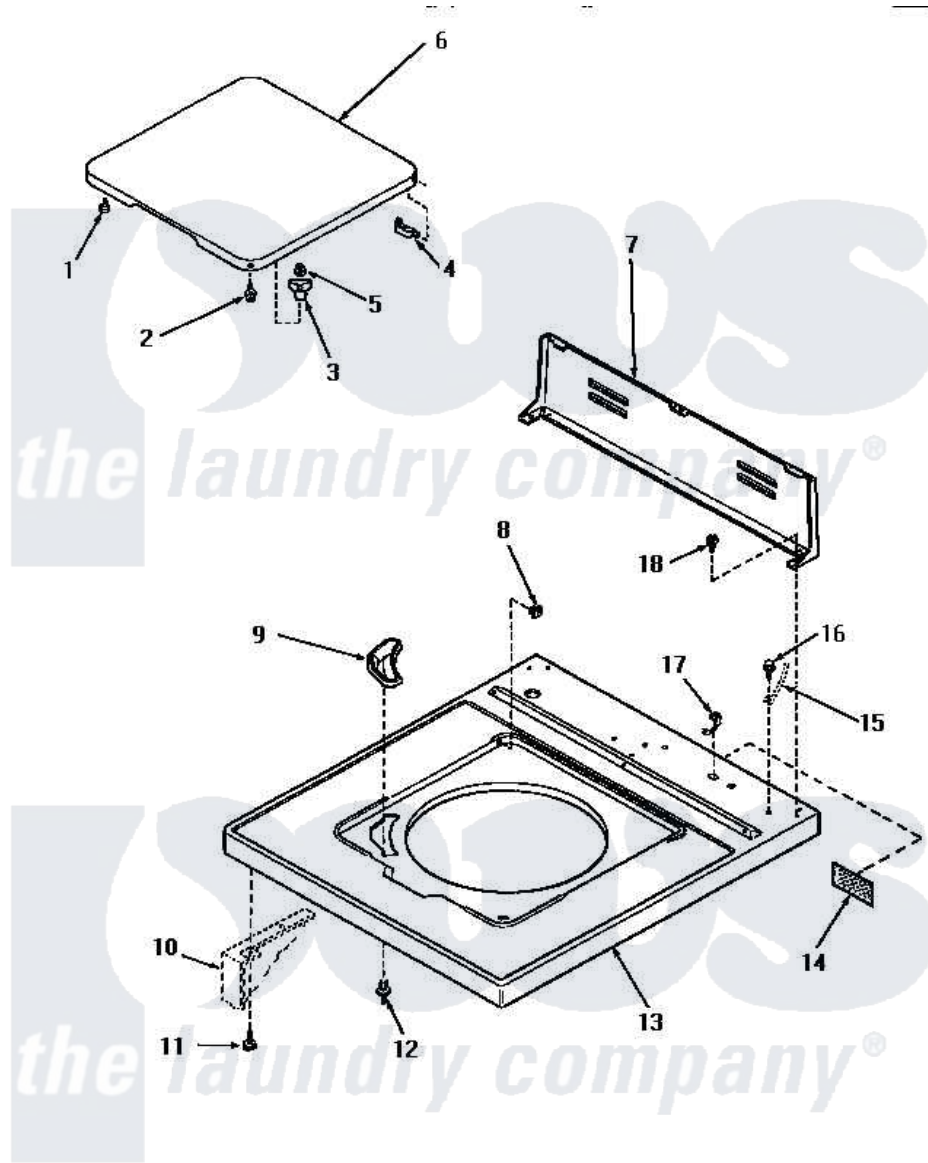

# Amana NA6522 05 - CAB TOP/LOADING DR & CTRL HOOD REAR PAN

## CABINET TOP, LOADING DOOR AND CONTROL HOOD REAR PANEL

Amana Residential Amana NA6522 Washer Parts Parts Diagram 05 - CAB TOP/LOADING DR & CTRL HOOD REAR PAN

[Click on the part number to view part](#)

Item	Original Part Number	Replaced By	Status	Part Description
1	32507	<a href="#">40038001</a>		Bumper
2	27203		Not Available	ASSY,SCREW & WASHER
3	<a href="#">27149</a>			Catch, Lid Switch
4	27626		Not Available	HINGE,HIDDEN
5	<a href="#">21752</a>			Nut, 8-32 Hex Brilock
6	31315W		Not Available	LOADING DOOR, WHITE
"	31315L		Not Available	LOADING DOOR, ALMOND
"	31315H		Not Available	LOADING DOOR, HARVEST GOLD
7	31230		Not Available	CONTROL HOOD REAR PANEL
8	<a href="#">27625</a>			Bushing
9	32786		Not Available	BLEACH DISPENSER
10	Y00000000		Not Available	SEE NOTE CABINET
11	Y31644	<a href="#">27001200</a>		Screw
12	<a href="#">56534</a>			Barrel, Support

13	32808L	<a href="#">32808LP</a>	Assembly Top And Carton	
"	32808H		Not Available	CABINET TOP, HARVEST GOLD
"	32808W	<a href="#">32808WP</a>	Assembly Top And Carton	
14	24903		Not Available	STICKER,DISCONNECT POW
15	Y00000000		Not Available	SEE NOTE GROUND WIRE, GREEN
16	<a href="#">52909</a>			Screw, 10B-16 X 1/2 HeX
17	21903	<a href="#">211881</a>		Grommet, Cord Part Not Used-Gas Models Only
18	23962	<a href="#">W10116760</a>		Screw