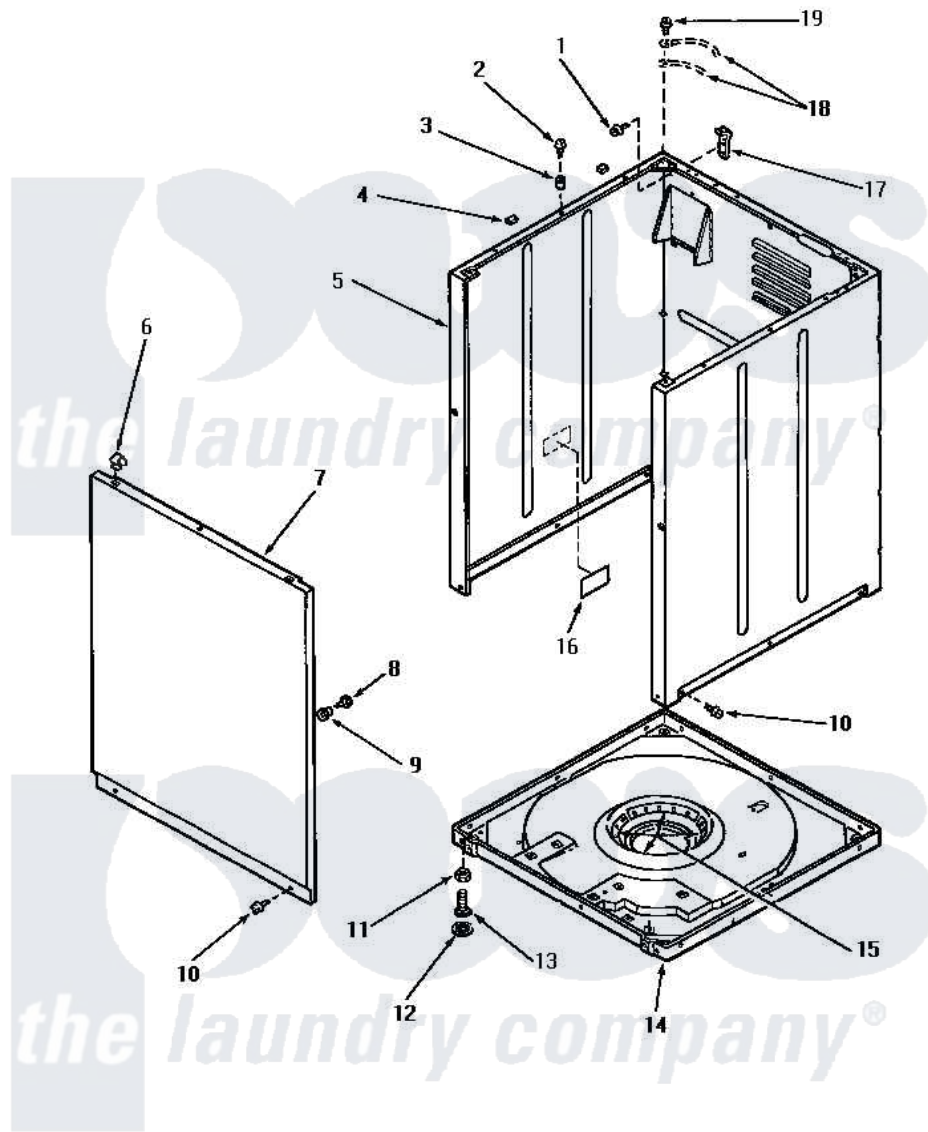

Amana NA6522 06 - FRONT PANEL, CABINET & BASE

FRONT PANEL, CABINET AND BASE

Amana [Residential Amana NA6522 Washer Parts](#) Parts Diagram 06 - FRONT PANEL, CABINET & BASE
 Click on the part number to view part

Item	Original Part Number	Replaced By	Status	Part Description
1	51780	3390631		Screw, 10-16 X 3/8
2	56086	Y014874		Screw, Idler Arm And Sleeve
3	56079	505187		Locator, Panel
4	Y56128			Pad, Bumper
5	31669HP		Not Available	REPL BY 34475HP
"	31669WP	38612WP		Kit-Service
"	31669LP	38612LP		Kit Service Cabinet
6	28835	22001650		Fastener, Spring
7	32708H		Not Available	PANEL,FRONT
"	32708L	32708LP		Panel, Front
"	32708W	32708WP		Panel Front
8	32671	Y014874		Screw, Idler Arm And Sleeve
9	28102			Locator, Panel
10	27196	27001200		Screw
11	28199		Not Available	LOCKNUT
12	21749	40016001		Foot, Rubber

13	20409	22003428	Leg, Adjustable
14	31653P		Assembly, Base-Complete-G90
15	434P3	Not Available	KIT, SNUBBER PAD
16	33285	Not Available	TAPE, 1 INCH SQUARE, DBL
17	Y27103		Hinge, Hold-Down Lug
18	Y00000000	Not Available	SEE NOTE GROUND WIRES -- (GREEN)
19	56392	Not Available	SCREW, 8-18 X 3/8 TAPPI
NI	26594P		Grease, Silicone - 2 Oz Tube