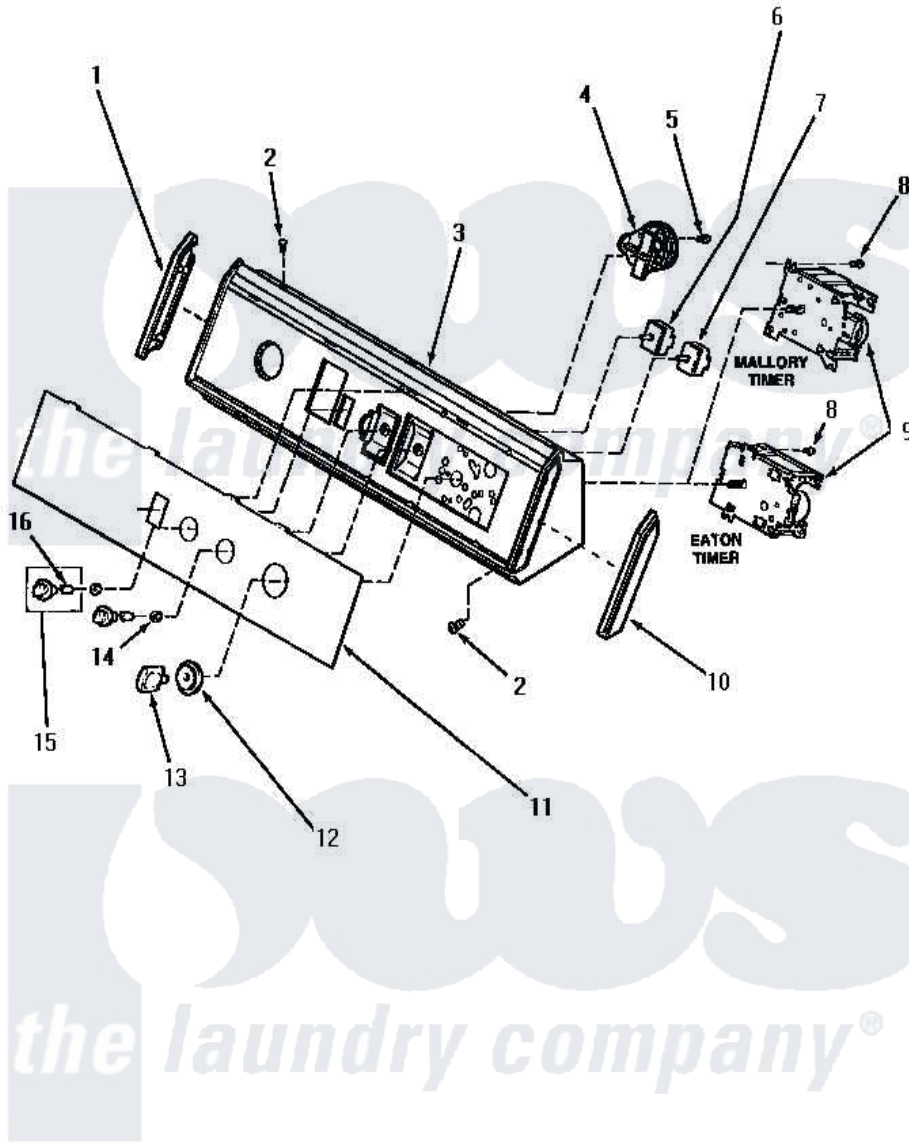

Amana NA6522 07 - GRAPHIC PANEL, CONTROL HOOD & CONTROLS

GRAPHIC PANEL, CONTROL HOOD AND CONTROLS

Amana [Residential Amana NA6522 Washer Parts](#) Parts Diagram 07 - GRAPHIC PANEL, CONTROL HOOD & CONTROLS

[Click on the part number to view part](#)

Item	Original Part Number	Replaced By	Status	Part Description
"	NOTE:		Not Available	SIPHON BREAK KIT MUST BE INSTALLED IN DRAIN HOSE IF THE DRAIN RECEPTACLE IS LOWER THAN THE CABINET TOP OF THE WASHER.
1	31249		Not Available	CAP,END-L.H.-CHROME
2	31752		Not Available	SCREW,No.8ABX3/4 POZIDRI
3	32404			Assembly, Hood And Mtg Plate
4	31116		Not Available	No Longer Available
5	31260			Screw, No.8 X 3/8 Ind H
6	24392		Not Available	SWITCH TEMP
7	27500		Not Available	SWITCH,SPEED SELECTOR
8	23962	W10116760		Screw
9	32228	32228P		Timer 5 Cycle Package
10	31248			Cap, End-RH-Chrome

11	32237	Not Available	PANEL, GRAPHIC
12	31279		Assembly, Timer Skirt And Ring
13	31281		Assembly, Knob-Timer-Black
14	57584	Not Available	NUT
15	31286	Not Available	ASSY, KNOB-ROTARY-BLK/O
16	10519	Not Available	RETAINER