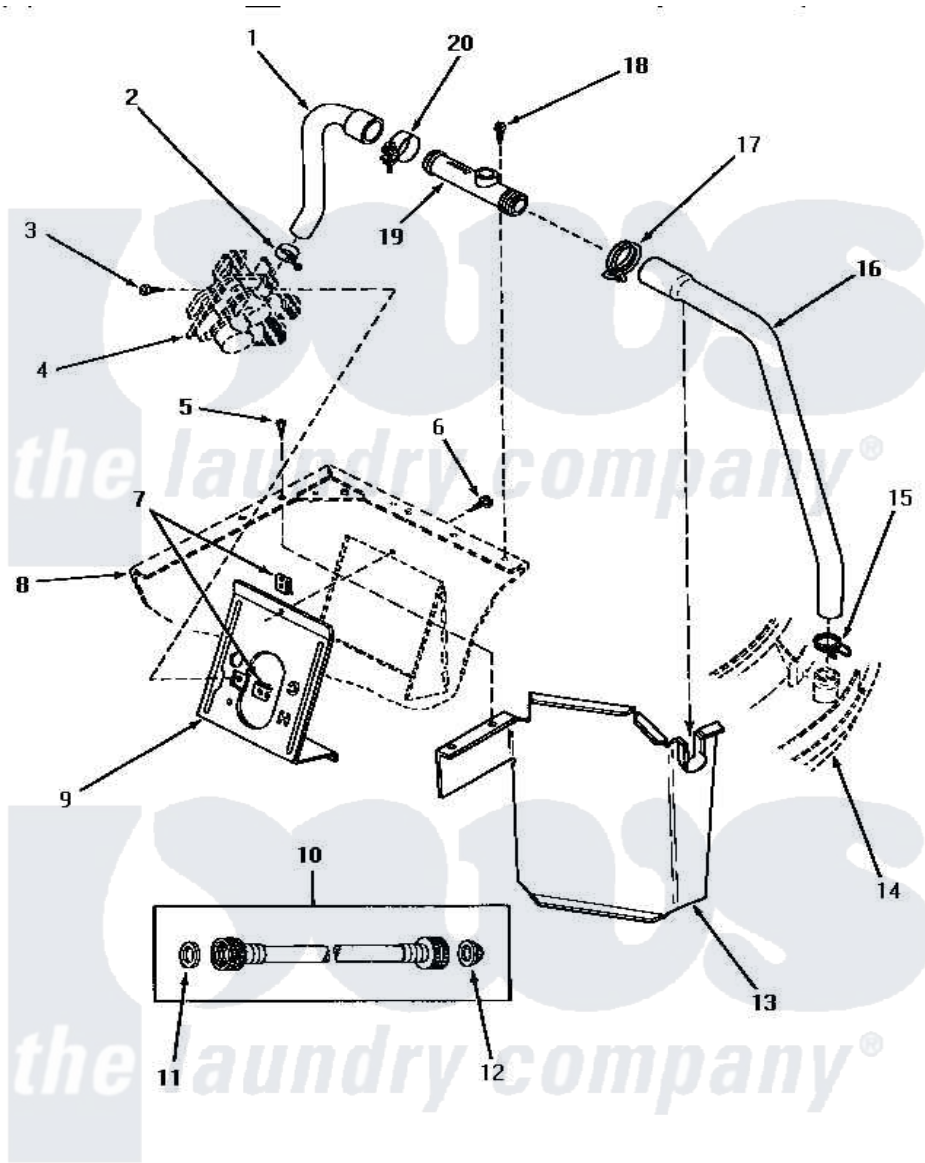

Amana NA6522 08 - HOSES/BACK FL PREVENTER & VLV BRKT

INLET HOSE, FILLER HOSE, BACK FLOW PREVENTER AND MIXING VALVE MOUNTING BRACKET

Amana [Residential Amana NA6522 Washer Parts](#) Parts Diagram 08 - HOSES/BACK FL PREVENTER & VLV BRKT
 Click on the part number to view part

Item	Original Part Number	Replaced By	Status	Part Description
1	27183			Hose, Mixing Valve
2	27643	596669		Clamp, Manifold
3	56392		Not Available	SCREW,8-18 X 3/8 TAPPI
4	Y00000000		Not Available	SEE NOTE MIXING VALVE
5	33316	489464		Screw
6	56392		Not Available	SCREW,8-18 X 3/8 TAPPI
7	54038			NUt, Speed U-Type
8	Y00000000		Not Available	SEE NOTE CABINET
9	32837	39407		Bracket, Valve
10	28330P	202860		Inlet Hose Assembly
11	20290	Y013783		Washer, Inlet Hose
12	28605	22002960		Strainer, Washer Inlet
13	33098		Not Available	ENCLOSURE,MIXING VALVE
14	Y00000000		Not Available	SEE NOTE OUTER TUB COVER
15	29210			Hose Clamp
16	31140			Hose, Water Inlet

17	29176	285655	Clamp, Hose
18	23962	W10116760	Screw
19	27118	34280	Assembly, Backflow Prevento
20	27152	Not Available	CLAMP HOSE