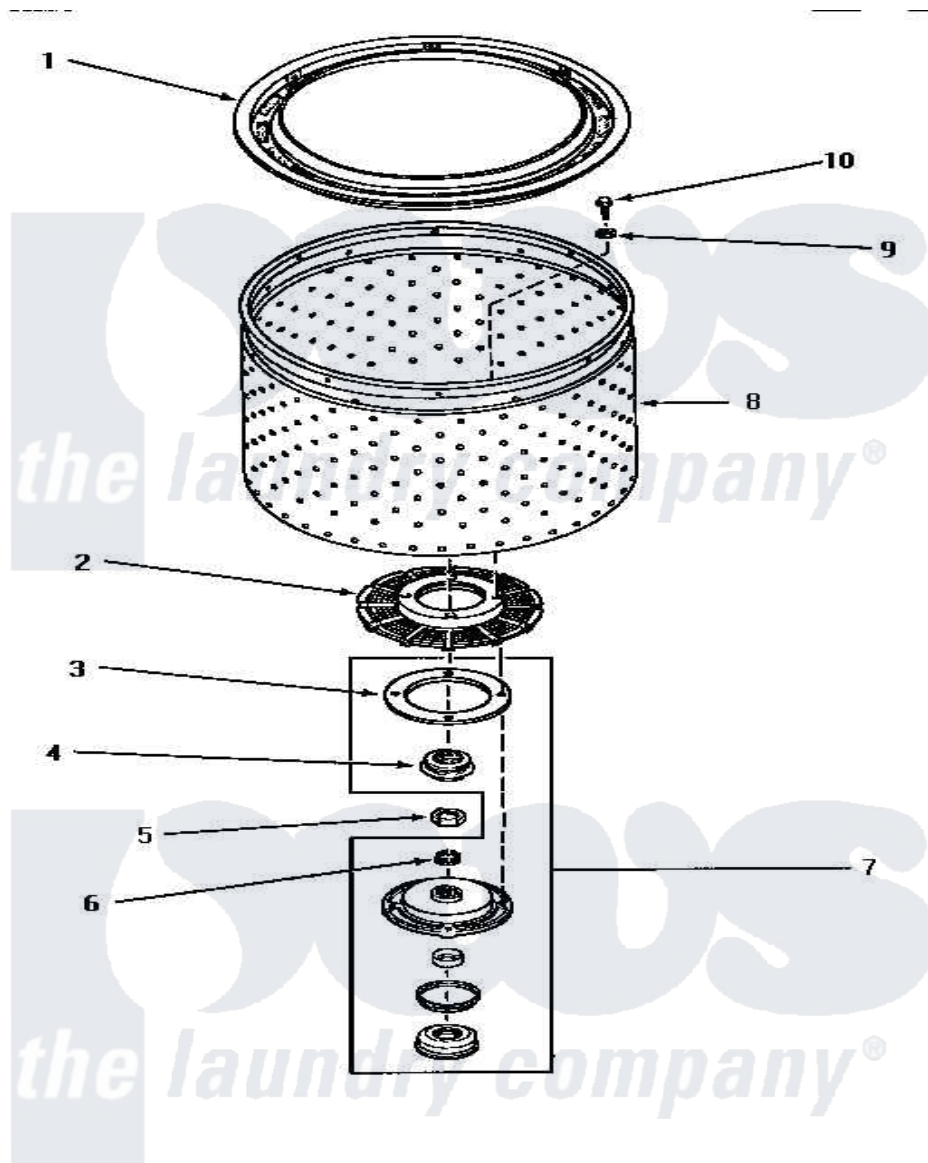

Amana NA6522 09 - LINT FILTER, WASHTUB & HUB

LINT FILTER, WASHTUB AND HUB

Amana Residential Amana NA6522 Washer Parts Parts Diagram 09 - LINT FILTER, WASHTUB & HUB

[Click on the part number to view part](#)

Item	Original Part Number	Replaced By	Status	Part Description
1	30944	33521		Filter Lint/Clothes Guard
2	32998	39371		Filter Lin
3	27125	39122		Gasket, Washtub
4	Y00000000		Not Available	SEE NOTE SEAL HEAD -- (INCLUDED WITH 442P3 KIT)
5	Y29220	40016301		Nut, Lock
6	29728	40008301		Insert, Spline
7	495P3	R9900552		Hub And Seal
8	32838			Washtub
"	33296	39248P		Wash Tub
9	28094			Gasket
10	27202	W10116787		Screw