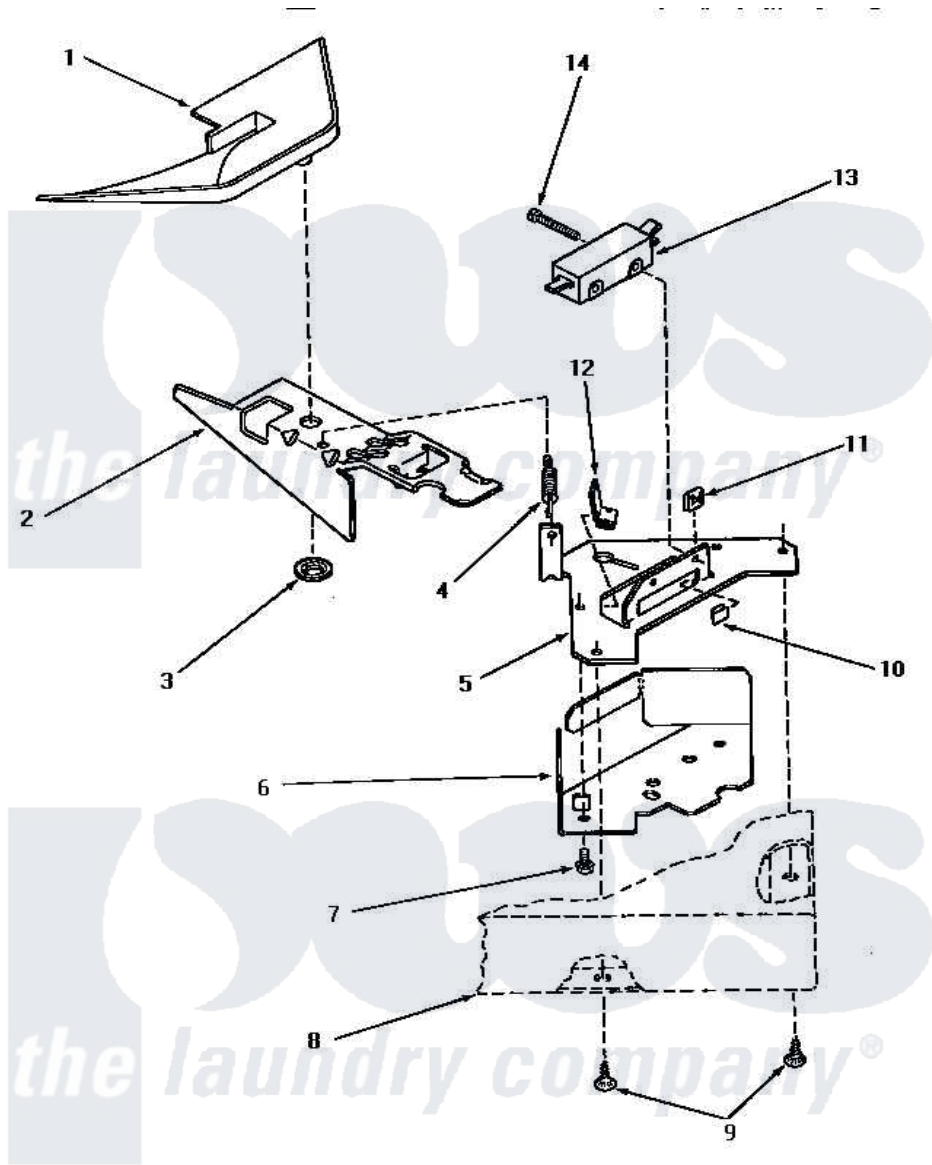

Amana NA6522 10 - LOADING DOOR SWITCH & BRACKET ASSY

LOADING DOOR SWITCH AND BRACKET ASSEMBLY

Amana [Residential Amana NA6522 Washer Parts](#) Parts Diagram 10 - LOADING DOOR SWITCH & BRACKET ASSY
 Click on the part number to view part

Item	Original Part Number	Replaced By	Status	Part Description
1	29042		Not Available	SHIELD,LID SWITCH
2	27602			Lever, Out-Of-Bal Switch
3	29043			Nut, Push
4	27603			Spring, Switch Lever
5	27250		Not Available	BRACKET,OUT-OF-BAL SWI
6	33086		Not Available	ENCLOSURE,LID SWITCH
7	23222	3177991		Screw
8	Y00000000		Not Available	SEE NOTE CABINET TOP
9	28193			Screw, 8-1/2 Tapping W/
10	27610			Clip, U
11	27248		Not Available	NUT,SPEED U-TYPE
12	Y27837			Clip, Speed-"U" Type
13	27249		Not Available	SWITCH
14	Q6516		Not Available	SCREW,6-32 X 1 ROUND H