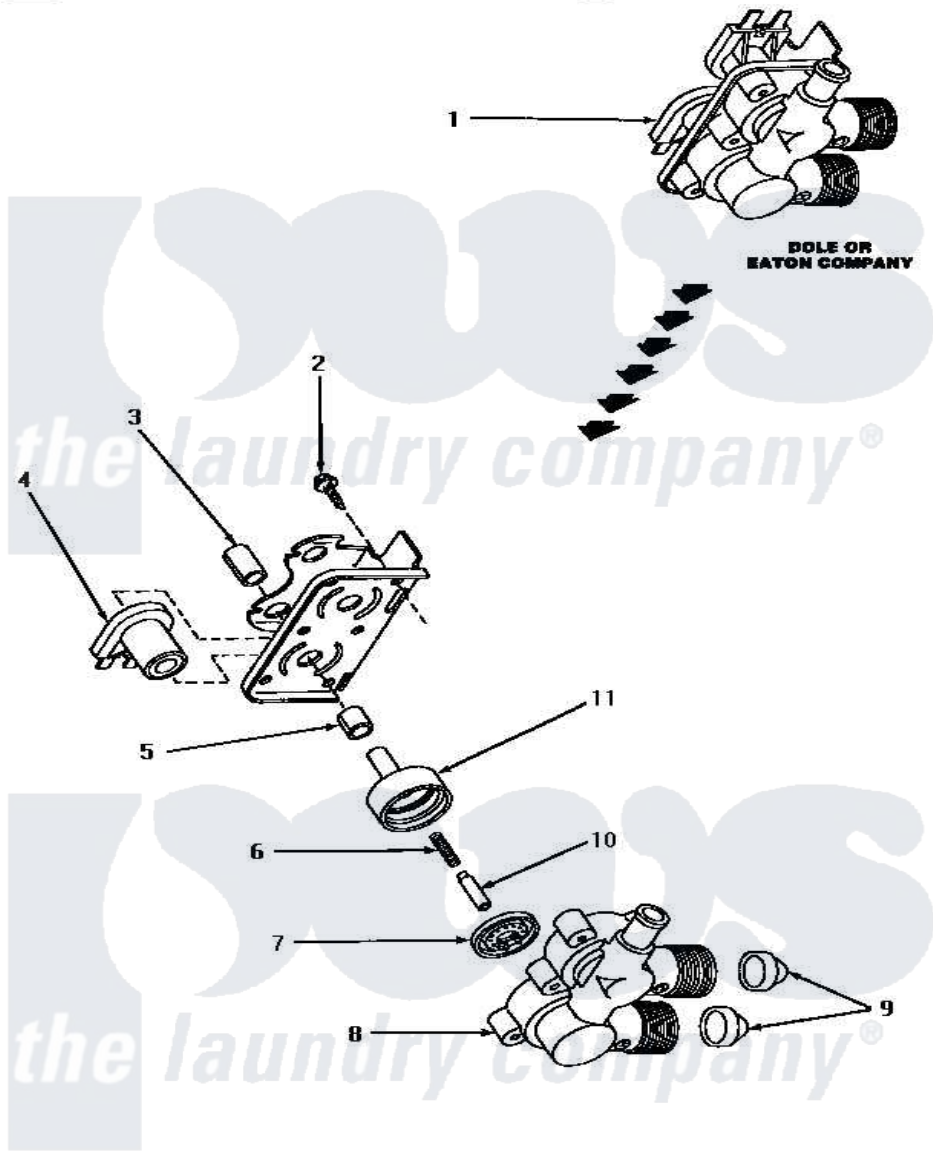

Amana NA6522 11 - MIXING VALVE ASSY

**MIXING VALVE ASSEMBLY
(Dole or Eaton Company)**

Amana [Residential Amana NA6522 Washer Parts](#) Parts Diagram 11 - MIXING VALVE ASSY
[Click on the part number to view part](#)

Item	Original Part Number	Replaced By	Status	Part Description
1	27156	33930		Valve, Mixing
2	25817C		Not Available	SCREW
3	24128		Not Available	SLEEVE, LONG
4	24126	33930		Valve, Mixing
5	24129		Not Available	SLEEVE, SHORT
6	24131		Not Available	SPRING
7	24134		Not Available	DIAPHRAGM
8	Y24159	33930		Valve, Mixing
9	24122	22002960		Strainer, Washer Inlet
10	24132		Not Available	ARMATURE
11	24130			Guide, Armature